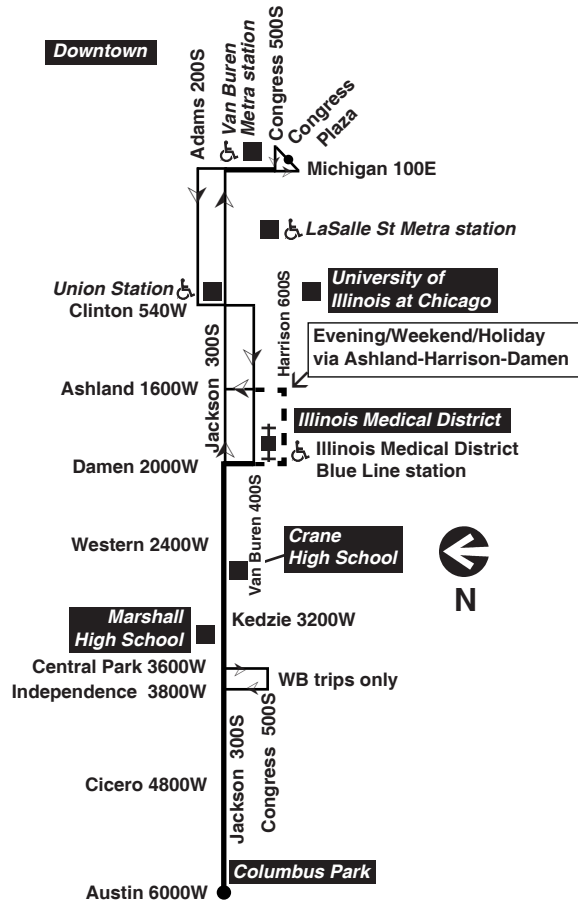

CTA Bike & Ride

Bicycle racks are available on the front exteriors of CTA buses. Bicycles can be placed on bicycle racks during normal hours of operation for each route. Racks accommodate two (2) bicycles at a time. Bicycles are also permitted on CTA trains during certain hours.

Please Stand Up ♿

for Seniors and People with Disabilities. Federal law requires priority seating be designated for seniors and people with disabilities.

The schedules and other information in this timetable are subject to change. CTA does not assume responsibility for errors in timetables, nor for inconvenience or damage resulting from delayed trains or buses due to weather, traffic conditions, etc.

Supplementary service may be provided over portions of this route in addition to the trips shown. Please check destination signs and announcements when boarding buses.

CTA operating costs are funded in part through the Regional Transportation Authority, by the federal and state governments, and the City of Chicago and County of Cook.

For more Information call the RTA Travel Information Center in Chicago: 312-836-7000. Open 6am until 7pm, Monday thru Saturday.

Para obtener mayor información, en Español, llame al Centro de Información: 312-836-7000.

Chicago Transit Authority

126 ♿
Jackson

Effective June 16, 2019

Additional service may be provided on school days, September through June

Monday thru Friday

126 Jackson

Eastbound

Leave Jackson/Austin	Jackson/Cicero	Jackson/Kedzie	Jackson/Western	Harrison/Ashland	Jackson/Canal	Arrive Congress Plaza
-----	-----	4:50am	4:55am	-----	5:08am	5:18am
-----	-----	5:13	5:18	-----	5:31	5:41
5:20am	5:27am	5:34	5:39	-----	5:52	6:02
5:39	5:46	5:54	5:59	-----	6:12	6:21
5:56	6:03	6:11	6:16	-----	6:30	6:40
6:11	6:19	6:27	6:32	-----	6:47	6:57
6:24	6:32	6:41	6:46	-----	7:00	7:11
6:35	6:43	6:52	6:57	-----	7:12	7:23
6:45	6:53	7:02	7:08	-----	7:23	7:34
6:54	7:02	7:12	7:17	-----	7:33	7:44
7:02	7:11	7:21	7:27	-----	7:43	7:54
7:10	7:19	7:30	7:35	-----	7:52	8:04
7:18	7:26	7:37	7:43	-----	7:59	8:12
7:25	7:34	7:46	7:52	-----	8:09	8:23
7:33	7:42	7:54	7:59	-----	8:17	8:31
7:40	7:49	8:01	8:07	-----	8:24	8:38
7:48	7:57	8:09	8:15	-----	8:32	8:46
7:57	8:06	8:18	8:24	-----	8:41	8:55
8:08	8:17	8:29	8:34	-----	8:52	9:06
8:21	8:29	8:41	8:46	-----	9:04	9:17
8:34	8:43	8:54	8:59	-----	9:16	9:28
8:50	8:58	9:09	9:14	-----	9:31	9:43
9:06	9:14	9:24	9:30	-----	9:46	9:58
9:22	9:30	9:39	9:44	-----	10:00	10:11
9:38	9:46	9:55	10:00	-----	10:16	10:27
9:54	10:02	10:11	10:16	-----	10:32	10:43
10:11	10:18	10:28	10:33	-----	10:49	11:00
10:27	10:35	10:44	10:49	-----	11:05	11:17
10:44	10:51	11:01	11:06	-----	11:22	11:33
11:00	11:08	11:17	11:22	-----	11:38	11:50
11:17	11:24	11:34	11:39	-----	11:55	12:06pm
11:34	11:41	11:51	11:56	-----	12:12pm	12:23
11:51	11:58	12:08pm	12:13pm	-----	12:29	12:40
12:08pm	12:15pm	12:25	12:30	-----	12:46	12:57
12:25	12:32	12:42	12:47	-----	1:03	1:14
12:42	12:49	12:59	1:04	-----	1:20	1:31
12:58	1:06	1:16	1:21	-----	1:36	1:48
1:15	1:22	1:32	1:37	-----	1:53	2:04
1:31	1:39	1:49	1:54	-----	2:09	2:21
1:48	1:55	2:05	2:10	-----	2:26	2:37
2:03	2:10	2:20	2:25	-----	2:41	2:52
2:17	2:25	2:35	2:40	-----	2:55	3:07
2:32	2:39	2:49	2:54	-----	3:10	3:21
2:46	2:53	3:03	3:08	-----	3:24	3:35
3:00	3:07	3:17	3:22	-----	3:38	3:49
3:14	3:21	3:31	3:36	-----	3:52	4:03
3:28	3:36	3:47	3:53	-----	4:11	4:25
3:42	3:50	4:01	4:07	-----	4:25	4:39
3:56	4:04	4:15	4:21	-----	4:39	4:53
4:10	4:17	4:27	4:32	-----	4:50	5:05
4:24	4:31	4:41	4:46	-----	5:04	5:19
4:37	4:44	4:54	4:59	-----	5:17	5:32
4:50	4:57	5:07	5:12	-----	5:30	5:45
5:03	5:10	5:20	5:25	-----	5:43	5:58
5:18	5:25	5:35	5:40	-----	5:57	6:11
5:34	5:42	5:52	5:57	-----	6:13	6:25
5:51	5:59	6:09	6:14	-----	6:29	6:40
6:08	6:16	6:25	6:30	-----	6:44	6:54
6:26	6:33	6:43	6:48	-----	7:02	7:11
6:45	6:53	7:02	7:07	-----	7:21	7:30
7:06	7:14	7:23	7:28	-----	7:42	7:51
7:27	7:35	7:44	7:49	-----	8:02	8:11
7:48	7:55	8:04	8:08	-----	8:21	8:30
8:09	8:16	8:25	8:29	-----	8:41	8:50
8:31	8:38	8:46	8:51	-----	9:03	9:11
8:52	8:59	9:08	9:12	-----	9:24	9:33
9:14	9:21	9:29	9:34	-----	9:48	9:57
9:35	9:42	9:51	9:55	9:40pm	10:10	10:18
9:57	10:04	10:12	10:17	10:23	10:31	10:40
10:18	10:25	10:34	10:38	10:45	10:53	11:01
10:40	10:47	10:55	11:00	11:06	11:14	11:23
10:49	10:56	11:04	-----	-----	-----	-----
11:10	11:17	11:25	-----	-----	-----	-----
11:31	11:38	11:47	-----	-----	-----	-----

Westbound