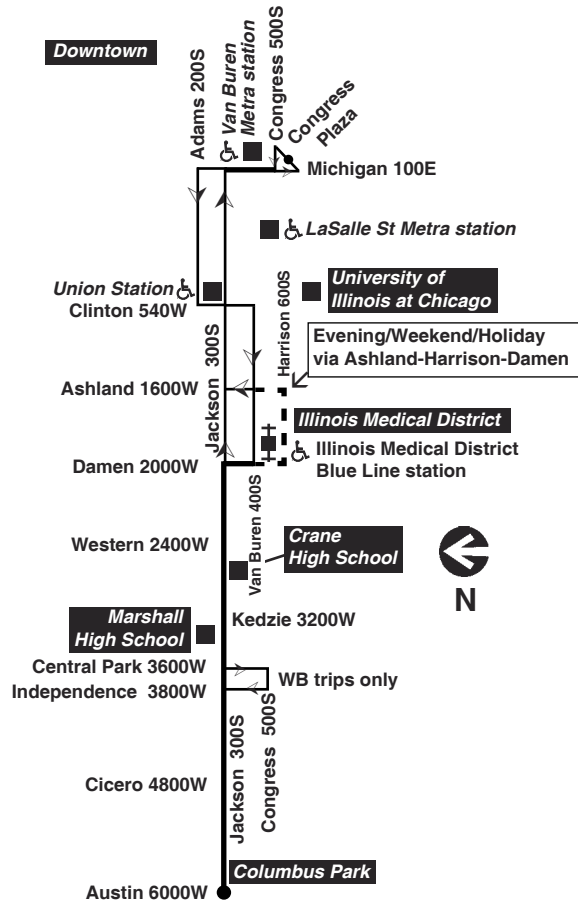

Supplementary service may be provided over portions of this route in addition to the trips shown. Please check destination signs and announcements when boarding buses.

CTA operating costs are funded in part through the Regional Transportation Authority, by the federal and state governments, and the City of Chicago and County of Cook.

For more Information call the RTA Travel Information Center in Chicago: 312-836-7000. Open 6am until 7pm, Monday thru Saturday.

Para obtener mayor información, en Español, llame al Centro de Información: 312-836-7000.

Chicago Transit Authority

126 ♿

Jackson

Effective August 21, 2022

Additional service may be provided on school days, September through June

Monday thru Friday

126 Jackson

Eastbound

am light face pm bold face

Sunday/Holiday

126 Jackson

Eastbound

Leave Jackson/Austin	Jackson/Cicero	Jackson/Kedzie	Jackson/Western	Harrison/Ashland	Jackson/Canal	Arrive Congress Plaza
-----	-----	5:54am	5:59am	6:06am	6:12am	6:19am
6:00am	6:05am	6:13	6:18	6:25	6:31	6:38
6:20	6:25	6:33	6:38	6:45	6:51	6:58
6:40	6:45	6:53	6:58	7:05	7:11	7:18
7:00	7:05	7:13	7:18	7:26	7:33	7:40
7:20	7:25	7:33	7:38	7:46	7:53	8:00
7:40	7:45	7:53	7:58	8:06	8:13	8:20
8:00	8:05	8:13	8:18	8:26	8:33	8:40
8:20	8:25	8:34	8:39	8:47	8:54	9:02
8:40	8:45	8:55	9:00	9:08	9:15	9:24
9:00	9:05	9:15	9:20	9:28	9:35	9:44
9:20	9:25	9:35	9:40	9:48	9:55	10:04
9:40	9:45	9:55	10:00	10:08	10:15	10:24
10:00	10:05	10:15	10:20	10:28	10:35	10:44
10:20	10:25	10:35	10:40	10:48	10:55	11:04
10:38	10:43	10:53	10:58	11:06	11:14	11:25
10:58	11:03	11:13	11:18	11:26	11:34	11:45
11:18	11:23	11:33	11:38			