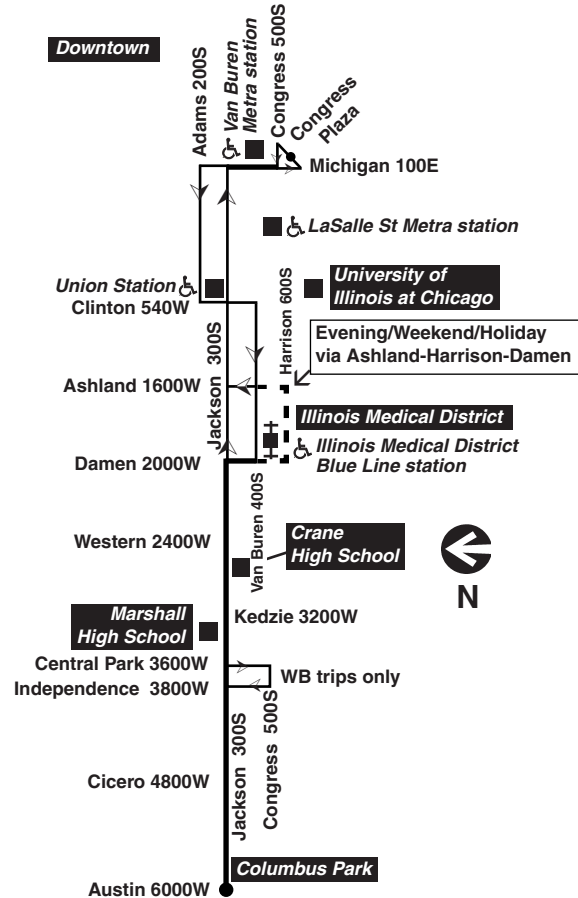

Pay close attention to destination signs and announcements when boarding: added service may sometimes be provided over portions of this or any bus route and some trips can end before the furthest terminal on a line depending on service needs or time of day.

Bicycle racks are installed on the front of all CTA buses and are allowed on CTA trains during certain hours. See our Bike & Ride brochure or webpage for help on how to use racks and more.

Know before you go: Get alerts from us by text or e-mail about planned service changes every week or instant alerts for unplanned reroutes and disruptions. Sign up for CTA Updates today at [transitchicago.com/updates](http://transitchicago.com/updates).

# 126 Jackson

Effective Aug. 25, 2024

 All CTA buses are accessible

[transitchicago.com/bus/126](http://transitchicago.com/bus/126)

**Monday thru Friday**

**#126 Jackson**

**Eastbound**

LV Jackson/Austin	Jackson/Cicero	Jackson/Kedzie	Jackson/Western	Harrison/Ashland	Jackson/Canal	AR Congress Plaza
----	----	4:50a	4:55a	----	5:08a	5:18a
----	----	5:13	5:18	----	5:31	5:41
5:20a	5:27a	5:34	5:39	----	5:52	6:02
5:39	5:46	5:54	5:59	----	6:12	6:21
5:56	6:03	6:11	6:16	----	6:30	6:40
6:11	6:19	6:27	6:32	----	6:47	6:57
6:24	6:32	6:41	6:46	----	7:00	7:11
6:35	6:43	6:52	6:57	----	7:12	7:23
6:45	6:53	7:02	7:08	----	7:23	7:34
6:54	7:02	7:12	7:17	----	7:33	7:44
7:02	7:11	7:21	7:27	----	7:43	7:55
7:10	7:19	7:30	7:35	----	7:52	8:04
7:18	7:26	7:37	7:43	----	7:59	8:12
7:25	7:34	7:46	7:52	----	8:09	8:23
7:33	7:42	7:54	7:59	----	8:17	8:31
7:40	7:49	8:01	8:07	----	8:24	8:38
7:48	7:57	8:09	8:15	----	8:32	8:46
7:57	8:06	8:18	8:24	----	8:41	8:55
8:08	8:17	8:29	8:34	----	8:52	9:06
8:21	8:29	8:41	8:46	----	9:04	9:17
8:34	8:43	8:54	8:59	----	9:16	9:28