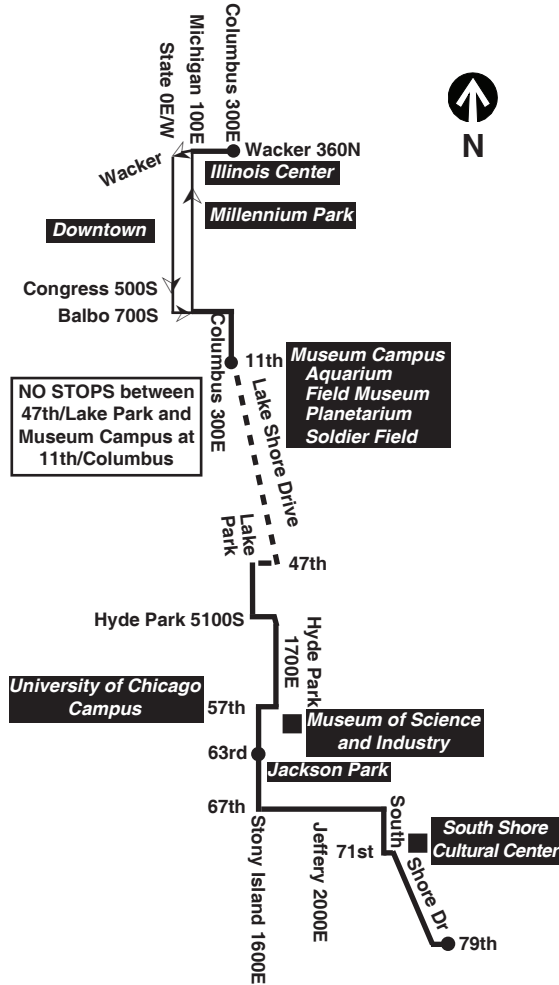

The night route compliments the regular routes to provide 24 hour round the clock service over the above route portions. Both terminals on the #5 Night Bus provide direct connections with the Howard/Dan Ryan Red line rapid transit at 69th station on the north and 95th Terminal on the south.

CTA Bike & Ride

Bicycle racks are available on the front exteriors of CTA buses. Bicycles can be placed on bicycle racks during normal hours of operation for each route. Racks accommodate two (2) bicycles at a time. Bicycles are also permitted on CTA trains during certain hours.

Federal law requires priority seating be designated for seniors and people with disabilities.

Supplementary service may be provided over portions of this route in addition to the trips shown. Please check destination signs and announcements when boarding buses.

For more Information call the RTA Travel Information Center in Chicago: 312-836-7000. Open 5 a.m. until 1 a.m. every day.

Para obtener mayor información, en Español, llame al Centro de Información: 312-836-7000.

Chicago Transit Authority

Jackson Park Express

Effective December 20, 2015

NO STOPS between 47th/Lake Park and Museum Campus at 11th/Columbus

Monday thru Friday

Northbound

Leave 79th/ South Shore	67th/ Stony Isl.	57th/ Stony Isl.	47th/ Lake Park	11th/ Columbus	Arrive Wacker/ Columbus
4:00am	4:13am	4:18am	4:26am	4:34am	4:47am
4:20	4:33	4:38	4:46	4:54	5:07
4:40	4:53	4:58	5:06	5:14	5:27
4:58	5:11	5:16	5:24	5:32	5:45
5:15	5:28	5:33	5:41	5:49	6:02
5:30	5:43	5:48	5:56	6:04	6:17
5:43	5:57	6:02	6:11	6:19	6:32
5:55	6:09	6:15	6:25	6:34	6:48
6:07	6:22	6:28	6:37	6:46	7:00
6:19	6:34	6:40	6:49	6:58	7:12
6:29	6:44	6:50	6:59	7:08	7:22
6:38	6:54	7:00	7:11	7:20	7:35
6:46	7:02	7:09	7:20	7:31	7:46
6:53	7:10	7:17	7:29	7:40	7:56
7:01	7:19	7:26	7:39	7:50	8:07
7:10	7:28	7:35	7:48	7:59	8:16
7:20	7:38	7:45	7:58	8:09	8:26
7:30	7:48	7:55	8:08	8:19	8:36
7:40	7:58	8:05	8:18	8:29	8:46
7:50	8:08	8:15	8:28	8:39	8:56
8:00	8:18	8:25	8:38	8:49	9:06
8:11	8:28	8:36	8:48	8:58	9:14
8:22	8:39	8:46	8:57	9:07	9:22
8:33	8:49	8:56	9:07	9:16	9:31
8:44	9:00	9:07	9:18	9:27	9:42
8:55	9:11	9:18	9:29	9:38	9:53

then every 11 to 12 minutes from 79th until

12:33pm	12:51pm	12:58pm	1:10pm	1:18pm	1:34pm
12:44	1:02	1:09	1:21	1:29	1:45
12:55	1:13	1:20	1:32	1:40	1:56

then every 10 minutes from 79th until

3:05	3:21	3:28	3:40	3:49	4:06
3:14	3:31	3:38	3:50	3:59	4:16
3:24	3:40	3:47	3:59	4:08	4:25
3:33	3:50	3:57	4:09	4:18	4:35
3:43	3:59	4:06	4:18	4:28	4:46
3:53	4:10	4:16	4:28	4:38	4:57
4:04	4:21	4:27	4:39	4:50	5:09
4:16	4:33	4:39	4:51	5:02	5:21
4:28	4:45	4:51	5:03	5:14	5:33
4:42	4:59	5:05	5:17	5:28	5:47
4:56	5:13	5:19	5:31	5:42	6:01
5:10	5:26	5:33	5:44	5:54	6:12
5:24	5:40	5:46	5:57	6:06	6:22
5:38	5:54	6:00	6:11	6:20	6:35
5:53	6:09	6:15	6:26	6:35	6:50
6:08	6:24	6:30	6:41	6:50	7:05
6:23	6:39	6:45	6:56	7:05	7:20
6:38	6:53	7:00	7:10	7:18	7:33
6:53	7:08	7:14	7:24	7:31	7:45
7:09	7:24	7:30	7:39	7:47	8:00
7:25	7:40	7:46	7:55	8:03	8:16
7:45	8:00	8:06	8:15	8:23	8:36
8:05	8:20	8:26	8:35	8:43	8:56
8:25	8:40	8:46	8:55	9:03	9:16
8:45	9:00	9:06	9:15	9:23	9:36
9:05	9:19	9:25	9:34	9:41	9:54
9:25	9:39	9:45	9:54	10:01	10:14
9:45	9:59	10:05	10:14	10:21	10:34
10:05	10:19	10:24	10:33	10:41	10:54
10:25	10:37	10:42	10:50	10:58	11:09
10:45	10:57	11:02	11:10	11:17	11:29
11:05	11:17	11:22	11:30	11:37	11:49
11:25	11:37	11:42	11:50	11:57	12:09am
11:50	12:02am	12:07am	12:15am	12:22am	12:34

am light face pm bold face

6 Jackson Park Express

Southbound