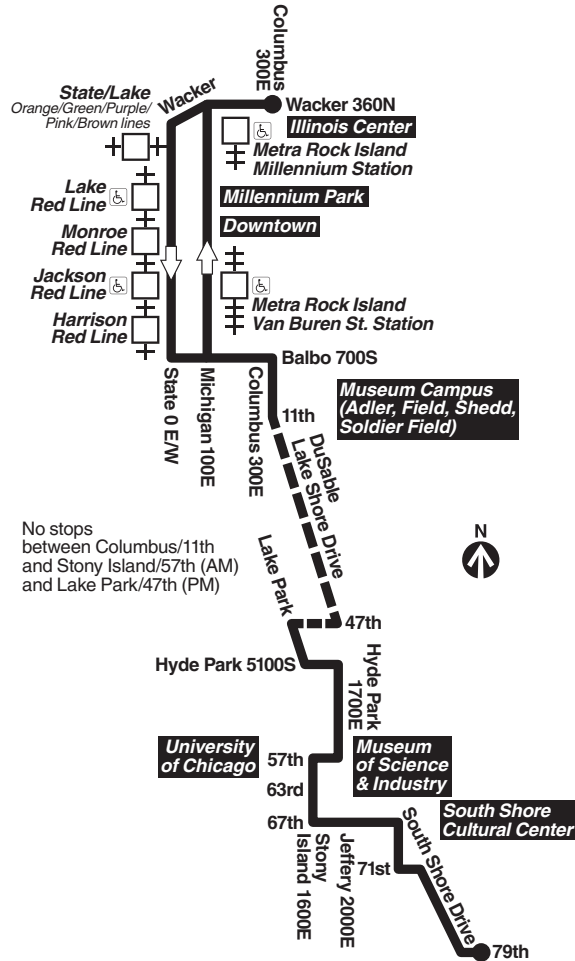

Federal law requires priority seating be designated for seniors and people with disabilities. **Please stand up** and yield these seats when needed for qualifying riders or when asked.

Schedules and other info in this timetable are subject to change. CTA does not assume responsibility for errors in timetables nor for inconvenience or damage resulting from delays.

Pay close attention to destination signs and announcements when boarding: added service may sometimes be provided over portions of this or any bus route and some trips can end before the furthest terminal on a line depending on service needs or time of day.

Bicycle racks are installed on the front of all CTA buses and are allowed on CTA trains during certain hours. See our Bike & Ride brochure or webpage for help on how to use racks and more.

Know before you go: Get alerts from us by text or e-mail about planned service changes every week or instant alerts for unplanned reroutes and disruptions. Sign up for CTA Updates today at transitchicago.com/updates.

For more travel information, use the Ventra app or call the RTA Travel Information Center at 312-836-7000. *Para obtener mayor información, en Español, llame al Centro de Información a 312-836-7000.*

Chicago Transit Authority

6 Jackson Park Express

Effective Dec. 22, 2024

All CTA buses are accessible

transitchicago.com/bus/6

Monday thru Friday

#6 Jackson Park Express

Northbound

LV 79th/ South Shore	67th/ Stony Island	57th/ Stony Island	Lake Park/ 47th	Columbus/ 11th	AR Wacker/ Columbus
4:00a	4:13a	4:18a	4:26a	4:34a	4:47a
4:18	4:31	4:36	4:44	4:52	5:05
4:34	4:47	4:52	5:01	5:08	5:21
4:49	5:02	5:07	5:16	5:23	5:36
5:04	5:17	5:22	5:31	5:38	5:51
5:19	5:32	5:37	5:46	5:53	6:06
5:32	5:46	5:51	5:59	6:07	6:20
5:43	5:57	6:02	6:11	6:19	6:32
5:53	6:08	6:14	6:23	6:32	6:46
6:05	6:20	6:26	6:35	6:44	6:58
6:17	6:32	6:38	6:47	6:56	7:10
6:28	6:43	6:49	6:58	7:07	7:21
6:37	6:53	6:59	7:09	7:19	7:33
6:44	7:01	7:08	7:19	7:30	7:45
6:53	7:10	7:17	7:29	7:40	7:56
7:01	7:19	7:27	7:39	7:51	8:07
7:11	7:29	7:37	7:49	8:01	8:17
7:21	7:39	7:47	7:59	8:11	8:27
7:31	7:49	7:57	8:09	8:21	8:37
7:41	7:59	8:07	8:19	8:31	8:47
7:51	8:09	8:17	8:29	8:41	8:57
8:01	8:19	8:27	8:39	8:51	9:07
8:13	8:30	8:38	8:50	9:00	9:16
8:25	8:42	8:49	9:00	9:09	9:24
8:36	8:53	9:00	9:11	9:19	9:34
8:48	9:05	9:12	9:23	9:31	9:46
9:00	9:17	9:24	9:35	9:43	9:58
9:12	9:29	9:36	9:47	9:55	10:10
9:25	9:41	9:48	9:59	10:07	10:22
9:37	9:53	10:00	10:11	10:19	10:34
9:49	10:05	10:12	10:23	10:31	10:46

then every 11 to 12 minutes until

1:58p	2:16p	2:23p	2:35p	2:43p	2:59p
2:10	2:28	2:35	2:47	2:55	3:12
2:23	2:40	2:47	2:59	3:08	3:25
2:35	2:52	2:59	3:11	3:20	3:37
2:47	3:04	3:11	3:23	3:32	3:49
2:59	3:16	3:23	3:35	3:44	4:01
3:11	3:28	3:35	3:47	3:56	4:13
3:23	3:40	3:47	3:59	4:08	4:25
3:35	3:52	3:59	4:11	4:20	4:37
3:47	4:04	4:11	4:23	4:33	4:51
3:59	4:16	4:23	4:35	4:45	5:04
4:11	4:28	4:35	4:47	4:57	5:16
4:23	4:40	4:47	4:59	5:09	5:28
4:35	4:52	4:59	5:11	5:21	5:40
4:48	5:05	5:11	5:23	5:34	5:53
5:01	5:18	5:25	5:37	5:47	6:06
5:16	5:33	5:39	5:51	6:00	6:17
5:31	5:47	5:54	6:05	6:13	6:29
5:46	6:02	6:09	6:20	6:28	6:44
6:01	6:17	6:24	6:35	6:43	6:59
6:17	6:33	6:39	6:50	6:59	7:14
6:32	6:48	6:55	7:06	7:14	7:30
6:50	7:05	7:11	7:21	7:29	7:43
7:07	7:22	7:28	7:37	7:45	7:58
7:23	7:38	7:44	7:53	8:01	8:14
7:39	7:54	8:00	8:09	8:17	8:30
7:55	8:10	8:16	8:25	8:33	8:46
8:12	8:27	8:33	8:43	8:50	9:03
8:31	8:46	8:52	9:01	9:09	9:22
8:51	9:06	9:12	9:21	9:28	9:41
9:12	9:26	9:32	9:41	9:48	10:01
9:32	9:46	9:52	10:01	10:08	10:21
9:52	10:06	10:12	10:21	10:28	10:41
10:13	10:27	10:32	10:41	10:48	11:01
10:36	10:48	10:53	11:01	11:08	11:20
10:56	11:08	11:13	11:21	11:28	11:40
11:17	11:29	11:34	11:42	11:50	12:01a
11:39	11:51	11:56	12:04a	12:11a	12:23
12:00a	12:12a	12:17a	12:25	12:33	12:44

Southbound