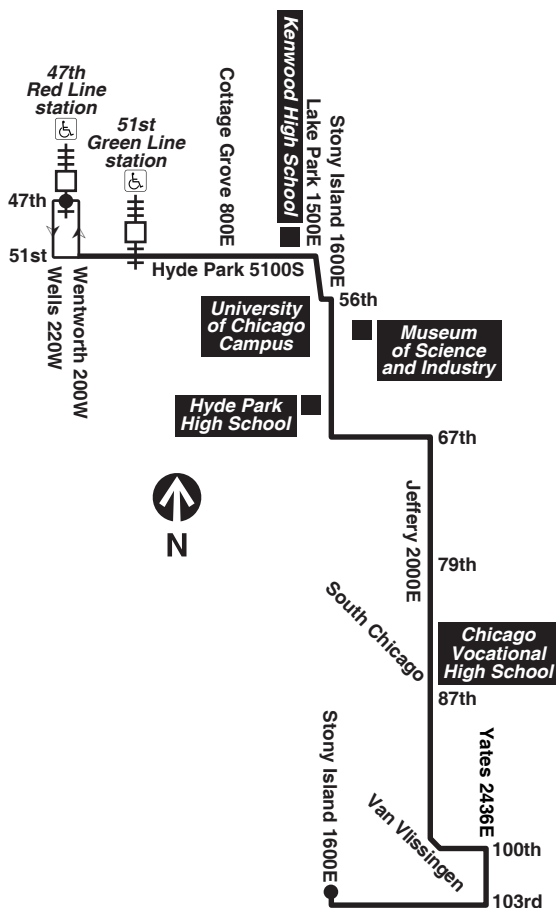

Federal law requires priority seating be designated for seniors and people with disabilities. **Please stand up** and yield these seats when needed for qualifying riders or when asked.

Schedules and other info in this timetable are subject to change. CTA does not assume responsibility for errors in timetables nor for inconvenience or damage resulting from delays.

Pay close attention to destination signs and announcements when boarding: added service may sometimes be provided over portions of this or any bus route and some trips can end before the furthest terminal on a line depending on service needs or time of day.

Bicycle racks are installed on the front of all CTA buses and are allowed on CTA trains during certain hours. See our [Bike & Ride](#) brochure or webpage for help on how to use racks and more.

Know before you go: Get alerts from us by text or e-mail about planned service changes every week or instant alerts for unplanned reroutes and disruptions. Sign up for CTA Updates today at transitchicago.com/updates.

For more travel information, use the Ventra app or call the RTA Travel Information Center at 312-836-7000. *Para obtener mayor información, en Español, llame al Centro de Información a 312-836-7000.*

Chicago Transit Authority

15 Jeffery Local

Effective Jun. 4, 2023

Monday thru Friday

#15 Jeffery Local

Northbound

LV 103rd/ Stony Island	87th/ Jeffery	67th/ Jeffery	63rd/ Stony Island	Hyde Park/ Lake Park	AR 47th Red Line station
4:00a	4:12a	4:23a	4:28a	4:35a	4:47a
4:25	4:37	4:48	4:53	5:00	5:12
4:49	5:02	5:13	5:18	5:24	5:37
5:13	5:26	5:37	5:42	5:49	6:02
5:36	5:49	6:01	6:06	6:13	6:26
5:58	6:11	6:23	6:28	6:36	6:49
6:17	6:31	6:44	6:49	6:57	7:12
6:35	6:49	7:02	7:08	7:16	7:31
6:52	7:06	7:20	7:25	7:34	7:49
7:08	7:22	7:37	7:43	7:52	8:08
7:20	7:35	7:50	7:56	8:06	8:22
7:34	7:49	8:04	8:10	8:20	8:37
7:47	8:02	8:16	8:22	8:33	8:49
8:02	8:16	8:31	8:37	8:47	9:02
8:17	8:31	8:46	8:52	9:02	9:17
8:32	8:46	9:01	9:07	9:17	9:32
8:49	9:03	9:17	9:23	9:32	9:47
9:07	9:21	9:35	9:41	9:49	10:04
9:28	9:42	9:54	10:00	10:08	10:23
9:49	10:03	10:17	10:22	10:31	10:46
10:12	10:26	10:40	10:45	10:54	11:09
10:36	10:50	11:04	11:09	11:18	11:33
11:00	11:14	11:28	11:34	11:43	11:59
11:25	11:39	11:53	11:59	12:08p	12:23p
11:49	12:03p	12:17p	12:23p	12:32	12:48
12:13p	12:27	12:41	12:47	12:56	1:11
12:36	12:50	1:04	1:10	1:19	1:35
1:00	1:14	1:28	1:34	1:43	1:59
1:23	1:37	1:51	1:57	2:06	2:22
1:43	1:57	2:11	2:17	2:26	2:42
2:01	2:15	2:29	2:35	2:44	3:00
2:16	2:30	2:44	2:50	2:59	3:15
2:30	2:44	2:58	3:04	3:13	3:29
2:42	2:56	3:10	3:16	3:26	3:42
2:51	3:05	3:19	3:25	3:35	3:51
3:00	3:14	3:28	3:34	3:44	4:00
3:10	3:25	3:39	3:46	3:55	4:12
3:22	3:36	3:51	3:57	4:07	4:24
3:35	3:49	4:04	4:10	4:22	4:39
3:48	4:02	4:16	4:23	4:34	4:52
4:02	4:18	4:32	4:39	4:49	5:05
4:17	4:32	4:46	4:53	5:03	5:19
4:38	4:52	5:07	5:13	5:23	5:39
4:59	5:13	5:28	5:34	5:44	6:00
5:20	5:34	5:49	5:55	6:04	6:20
5:42	5:55	6:10	6:16	6:26	6:41
6:04	6:17	6:31	6:37	6:46	7:01
6:26	6:39	6:53	6:58	7:07	7:21
6:48	7:02	7:15	7:21	7:30	7:44
7:11	7:24	7:38	7:43	7:52	8:06
7:34	7:47	8:01	8:06	8:15	8:29
7:58	8:11	8:24	8:29	8:37	8:50
8:23	8:36	8:49	8:54	9:02	9:15
8:49	9:02	9:15	9:20	9:28	9:41
9:16	9:29	9:41	9:46	9:53	10:06
9:43	9:56	10:08	10:13	10:20	10:33
10:11	10:23	10:34	10:39	10:46	10:59
10:39	10:51	11:02	11:07	11:14	11:27
11:08	11:21	11:31	11:36	11:43	11:54
11:38	11:50	12:01a	12:05a	12:12a	12:23a
12:08a	12:20a	12:31	12:35	12:42	12:53

Southbound