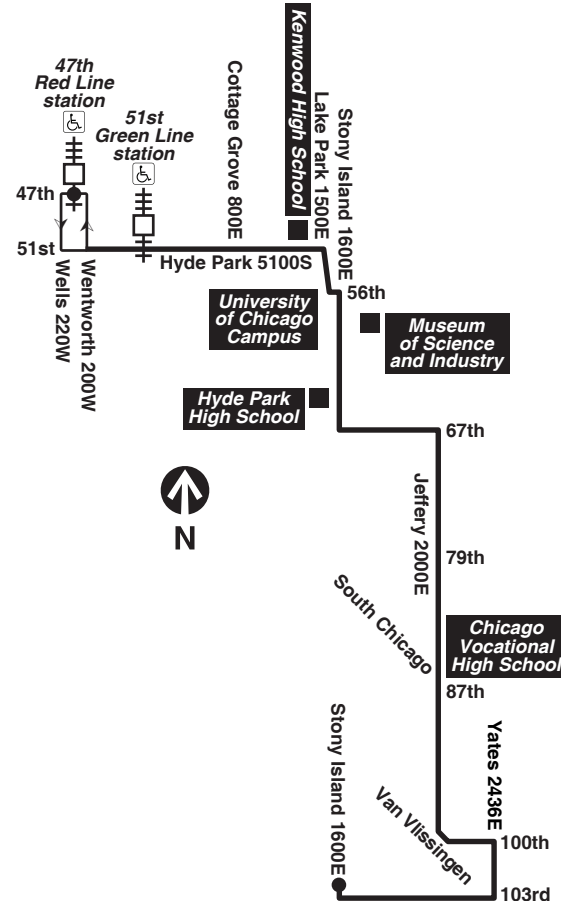

Federal law requires priority seating be designated for seniors and people with disabilities. **Please stand up** and yield these seats when needed for qualifying riders or when asked.

Schedules and other info in this timetable are subject to change. CTA does not assume responsibility for errors in timetables nor for inconvenience or damage resulting from delays.

Pay close attention to destination signs and announcements when boarding: added service may sometimes be provided over portions of this or any bus route and some trips can end before the furthest terminal on a line depending on service needs or time of day.

Bicycle racks are installed on the front of all CTA buses and are allowed on CTA trains during certain hours. See our Bike & Ride brochure or webpage for help on how to use racks and more.

Know before you go: Get alerts from us by text or e-mail about planned service changes every week or instant alerts for unplanned reroutes and disruptions. Sign up for CTA Updates today at transitchicago.com/updates.

For more travel information, use the Ventra app or call the RTA Travel Information Center at 312-836-7000. *Para obtener mayor información, en Español, llame al Centro de Información a 312-836-7000.*

Chicago Transit Authority

15 Jeffery Local

Effective Dec. 17, 2023

All CTA buses are accessible

transitchicago.com/bus/15

Monday thru Friday

#15 Jeffery Local

Northbound

LV 103rd/ Stony Island	87th/ Jeffery	67th/ Jeffery	63rd/ Stony Island	Hyde Park/ Lake Park	AR 47th Red Line station
4:00a	4:12a	4:23a	4:28a	4:35a	4:47a
4:25	4:37	4:48	4:53	5:00	5:12
4:49	5:02	5:13	5:18	5:24	5:37
5:13	5:26	5:37	5:42	5:49	6:02
5:36	5:49	6:01	6:06	6:13	6:26
5:58	6:11	6:23	6:28	6:36	6:49
6:17	6:31	6:44	6:49	6:57	7:12
6:35	6:49	7:02	7:08	7:16	7:31
6:52	7:06	7:20	7:25	7:34	7:49
7:08	7:22	7:37	7:43	7:52	8:08
7:20	7:35	7:50	7:56	8:06	8:22
7:34	7:49	8:04	8:10	8:20	8:37
7:47	8:02	8:16	8:22	8:33	8:49
8:02	8:16	8:31	8:37	8:47	9:02
8:17	8:31	8:46	8:52	9:02	9:17
8:32	8:46	9:01	9:07	9:17	9:32
8:49	9:03	9:17	9:23	9:32	9:47
9:07	9:21	9:35	9:41	9:49	10:04
9:28	9:42	9:54	10:00	10:08	10:23
9:49	10:03	10:17	10:22	10:31	10:46
10:12	10:26	10:40	10:45	10:54	11:09
10:36	10:50	11:04	11:09	11:18	11:33
11:00	11:14	11:28	11:34	11:43	11:59
11:25	11:39	11:53	11:59	12:08p	12:23p
11:49	12:03p	12:17p	12:23p	12:32	12:48
12:13p	12:27	12:41	12:47	12:56	1:11
12:36	12:50	1:04	1:10	1:19	1:35
1:00	1:14	1:28	1:34	1:43	1:59
1:23	1:37	1:51	1:57	2:06	2:22
1:43	1:57	2:11	2:17	2:26	2:42
2:01	2:15	2:29	2:35	2:44	3:00
2:16	2:30	2:44	2:50	2:59	3:15
2:30	2:44	2:58	3:04	3:13	3:29
2:42	2:56	3:10	3:16	3:26	3:42
2:51	3:05	3:19	3:25	3:35	3:51
3:00	3:14	3:28	3:34	3:44	4:00
3:10	3:25	3:39	3:46	3:55	4:12
3:20	3:34	3:49	3:55	4:05	4:22
3:31S	3:45	4:00	4:05D	-----	-----
3:33	3:47	4:02	4:08	4:20	4:37
-----	-----	-----	-----	4:20BW	4:37
-----	-----	-----	-----	4:25BM	4:42
-----	-----	-----	-----	4:30BW	4:47
3:47	4:01	4:15	4:22	4:33	4:51
-----	-----	-----	-----	4:35	4:53
-----	4:12S	4:26	4:33	4:43	4:59
4:02	4:18	4:32	4:39	4:49	5:05
4:17	4:32	4:46	4:53	5:03	5:19
4:38	4:52	5:07	5:13	5:23	5:39
4:59	5:13	5:28	5:34	5:44	6:00
5:20	5:34	5:49	5:55	6:04	6:20
5:42	5:55	6:10	6:16	6:26	6:41
6:04	6:17	6:31	6:37	6:46	7:01
6:26	6:39	6:53	6:58	7:07	7:21
6:48	7:02	7:15	7:21	7:30	7:44
7:11	7:24	7:38	7:43	7:52	8:06
7:34	7:47	8:01	8:06	8:15	8:29
7:58	8:11	8:24	8:29	8:37	8:50
8:23	8:36	8:49	8:54	9:02	9:15
8:49	9:02	9:15	9:20	9:28	9:41
9:16	9:29	9:41	9:46	9:53	10:06
9:43	9:56	10:08	10:13	10:20	10:33
10:11	10:23	10:34	10:39	10:46	10:59
10:39	10:51	11:02	11:07	11:14	11:27
11:08	11:21	11:31	11:36	11:43	11:54
11:38	11:50	12:01a	12:05a	12:12a	12:23a
12:08a	12:20a	12:31	12:35	12:42	12:53

Southbound