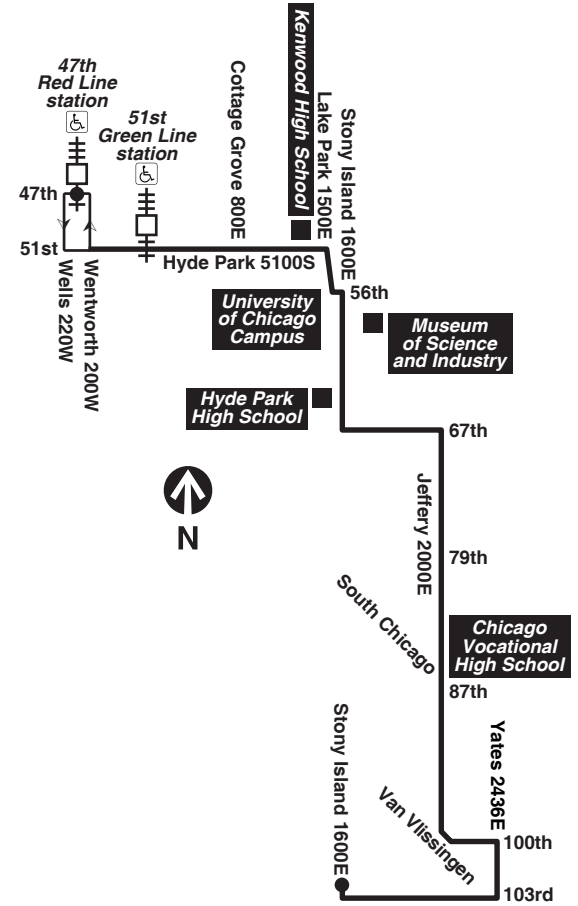

Federal law requires priority seating be designated for seniors and people with disabilities. **Please stand up** and yield these seats when needed for qualifying riders or when asked.

Schedules and other info in this timetable are subject to change. CTA does not assume responsibility for errors in timetables nor for inconvenience or damage resulting from delays.

Pay close attention to destination signs and announcements when boarding: added service may sometimes be provided over portions of this or any bus route and some trips can end before the furthest terminal on a line depending on service needs or time of day.

Bicycle racks are installed on the front of all CTA buses and are allowed on CTA trains during certain hours. See our Bike & Ride brochure or webpage for help on how to use racks and more.

Know before you go: Get alerts from us by text or e-mail about planned service changes every week or instant alerts for unplanned reroutes and disruptions. Sign up for CTA Updates today at transitchicago.com/updates.

For more travel information, use the Ventra app or call the RTA Travel Information Center at 312-836-7000. *Para obtener mayor información, en Español, llame al Centro de Información a 312-836-7000.*

Chicago Transit Authority

15 Jeffery Local

Effective Aug. 25, 2024

Monday thru Friday **#15 Jeffery Local**

Northbound	LV 103rd/ Stony Island	87th/ Jeffery	67th/ Jeffery	63rd/ Stony Island	Hyde Park/ Lake Park	AR 47th Red Line station
4:00a	4:12a	4:23a	4:28a	4:35a	4:47a	
4:25	4:37	4:48	4:53	5:00	5:12	
4:49	5:02	5:13	5:18	5:24	5:37	
5:13	5:26	5:37	5:42	5:49	6:02	
5:36	5:49	6:01	6:06	6:13	6:26	
5:58	6:11	6:23	6:28	6:36	6:49	
6:17	6:31	6:44	6:49	6:57	7:12	
6:35	6:49	7:02	7:08	7:16	7:31	
6:52	7:06	7:20	7:25	7:34	7:49	
7:08	7:22	7:37	7:43	7:52	8:08	
7:20	7:35	7:50	7:56	8:06	8:22	
7:34	7:49	8:04	8:10	8:20	8:37	
7:47	8:02	8:16	8:22	8:33	8:49	
8:02	8:16	8:31	8:37	8:47	9:02	
8:17	8:31	8:46	8:52	9:02	9:17	
8:32	8:46	9:01	9:07	9:17	9:32	
8:49	9:03	9:17	9:23	9:32	9:47	
9:07	9:21	9:35	9:41	9:49	10:04	
9:28	9:42	9:54	10:00	10:08	10:23	
9:49	10:03	10:17	10:22	10:31	10:46	
10:12	10:26	10:40	10:45	10:54	11:09	
10:36	10:50	11:04	11:09	11:18	11:33	
11:00	11:14	11:28	11:34	11:43	11:59	
11:25	11:39	11:53	11:59	12:08p	12:23p	
11:49	12:03p	12:17p	12:23p	12:32	12:48	
12:13p	12:27	12:41	12:47	12:56	1:11	
12:36	12:50	1:04	1:10	1:19	1:35	
1:00	1:14	1:28	1:34	1:43	1:59	
1:23	1:37	1:51	1:57	2:06	2:22	
1:43	1:57	2:11	2:17	2:26	2:42	
2:01	2:15	2:29	2:35	2:44	3:00	
2:16	2:30	2:44	2:50	2:59	3:15	
2:30	2:44	2:58	3:04	3:13	3:29	
2:42	2:56	3:10	3:16	3:26	3:42	
2:51	3:05	3:19	3:25	3:35	3:51	
3:00	3:14	3:28	3:34	3:44	4:00	
3:10	3:25	3:39	3:46	3:55	4:12	
3:20	3:34	3:49	3:55	4:05	4:22	
3:31	3:45	4:00	4:05D	-----	-----	
3:33	3:47	4:02	4:08	4:20	4:37	
-----	-----	-----	-----	4:25B	4:42	
3:47	4:01	4:15	4:22	4:33	4:51	
-----	-----	-----	-----	4:35B	4:52	
4:08T	4:12	4:26	4:33	4:43	4:59	
4:02	4:18	4:32	4:39	4:49	5:05	
4:17	4:32	4:46	4:53	5:03	5:19	
4:38	4:52	5:07	5:13	5:23	5:39	
4:59	5:13	5:28	5:34	5:44	6:00	
5:20	5:34	5:49	5:55	6:04	6:20	
5:42	5:55	6:10	6:16	6:26	6:41	
6:04	6:17	6:31	6:37	6:46	7:01	
6:26	6:39	6:53	6:58	7:07	7:21	
6:48	7:02	7:15	7:21	7:30	7:44	
7:11	7:24	7:38	7:43	7:52	8:06	
7:34	7:47	8:01	8:06	8:15	8:29	
7:58	8:11	8:24	8:29	8:37	8:50	
8:23	8:36	8:49	8:54	9:02	9:15	
8:49	9:02	9:15	9:20	9:28	9:41	
9:16	9:29	9:41	9:46	9:53	10:06	
9:43	9:56	10:08	10:13	10:20	10:33	
10:11	10:23	10:34	10:39	10:46	10:59	
10:39	10:51	11:02	11:07	11:14	11:27	
11:08	11:21	11:31	11:36	11:43	11:54	
11:38	11:50	12:01a	12:05a	12:12a	12:23a	
12:08a	12:20a	12:31	12:35	12:42	12:53