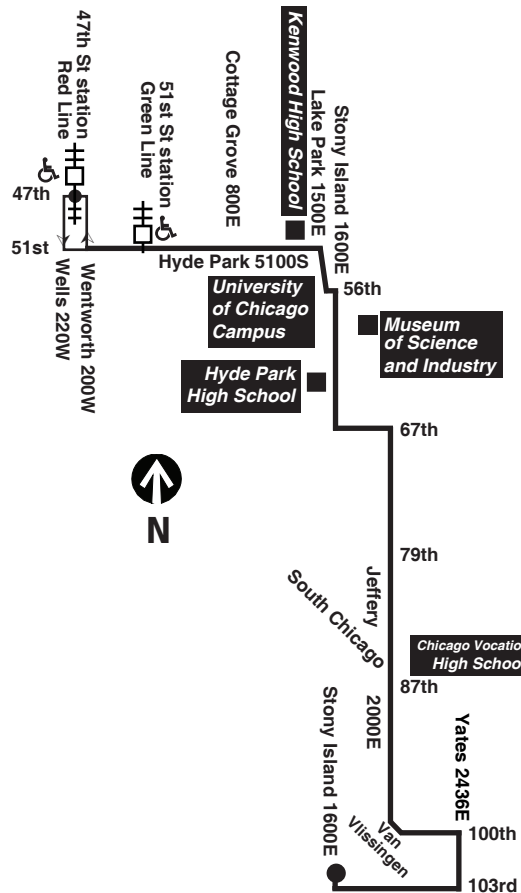

CTA Bike & Ride

Bicycle racks are available on the front exteriors of CTA buses. Bicycles can be placed on bicycle racks during normal hours of operation for each route. Racks accommodate two (2) bicycles at a time. Bicycles are also permitted on CTA trains during certain hours.

Please Stand Up &

for Seniors and People with Disabilities
Federal law requires priority seating be designated for seniors and people with disabilities.

The schedules and other information in this timetable are subject to change. CTA does not assume responsibility for errors in timetables, nor for inconvenience or damage resulting from delayed trains or buses due to weather, traffic conditions, etc.

Supplementary service may be provided over portions of this route in addition to the trips shown. Please check destination signs and announcements when boarding buses.

CTA operating costs are funded in part through the Regional Transportation Authority, by the federal and state governments, and the City of Chicago and County of Cook.

For more Information call the RTA Travel Information Center in Chicago:
312-836-7000.
Open 5 a.m. until 1 a.m. every day.

Para obtener mayor información, en Español, llame al Centro de Información:
312-836-7000.

Chicago Transit Authority

Jeffery Local

Effective December 20, 2015

Additional service may be provided on school days, September through June

Monday thru Friday

Northbound

Lv 103rd/ Stony Island	87th/ Jeffery	67th/ Jeffery	63rd/ Stony Island	Hyde Park/ Lake Park	Arrive 47th Red Line
4:05am	4:17am	4:28am	4:33am	4:40am	4:52am
4:25	4:37	4:48	4:53	5:00	5:12
4:45	4:57	5:08	5:13	5:20	5:32
5:01	5:14	5:25	5:31	5:38	5:50
5:15	5:28	5:39	5:45	5:52	6:05
5:27	5:40	5:51	5:57	6:04	6:17
5:39	5:52	6:03	6:09	6:16	6:29
5:50	6:03	6:14	6:20	6:27	6:40
6:00	6:13	6:25	6:30	6:37	6:51
6:10	6:23	6:36	6:42	6:49	7:04
6:20	6:33	6:46	6:52	6:59	7:14
6:30	6:44	6:57	7:02	7:10	7:25
6:41	6:55	7:09	7:15	7:24	7:39
6:52	7:06	7:20	7:26	7:35	7:50
7:03	7:18	7:32	7:38	7:47	8:03
7:15	7:30	7:44	7:50	7:59	8:15
7:27	7:42	7:56	8:02	8:11	8:27
7:40	7:55	8:09	8:15	8:24	8:40
7:54	8:09	8:23	8:29	8:38	8:54
8:09	8:24	8:38	8:44	8:53	9:09
8:25	8:40	8:54	9:00	9:09	9:25
8:42	8:56	9:10	9:16	9:24	9:39
9:00	9:14	9:28	9:34	9:42	9:57

then every 20 minutes until

12:20pm	12:34pm	12:48pm	12:54pm	1:03pm	1:18pm
12:38	12:52	1:06	1:12	1:21	1:36
12:56	1:10	1:24	1:30	1:39	1:54
1:12	1:26	1:40	1:46	1:55	2:10

then every 12 to 15 minutes until

2:58	3:12	3:27	3:34	3:43	4:00
3:08	3:22	3:37	3:44	3:53	4:10
3:30C	3:31	3:46	3:52	4:02	4:19
3:18	3:32	3:47	3:54	4:03	4:20
3:28	3:42	3:57	4:04	4:13	4:30
-----	-----	-----	-----	4:20W	4:36
-----	-----	-----	-----	4:25M	4:41
3:39	3:53	4:08	4:15	4:24	4:41
-----	-----	-----	-----	4:30W	4:46
-----	-----	-----	-----	4:35M	4:51
3:51	4:05	4:20	4:27	4:36	4:53
4:04	4:18	4:33	4:40	4:49	5:06
4:17	4:31	4:46	4:53	5:02	5:19
4:32	4:46	5:01	5:07	5:16	5:32
4:47	5:01	5:16	5:22	5:31	5:47
5:02	5:16	5:31	5:37	5:46	6:02
5:17	5:31	5:46	5:52	6:01	6:17
5:32	5:46	6:00	6:06	6:15	6:29
5:47	6:01	6:15	6:21	6:30	6:44
6:03	6:17	6:31	6:37	6:46	7:00
6:19	6:33	6:47	6:53	7:02	7:16
6:36	6:50	7:04	7:10	7:19	7:33
6:55	7:09	7:23	7:29	7:38	7:52

then every 20 minutes until

9:35	9:49	10:01	10:07	10:14	10:27
9:57	10:10	10:23	10:28	10:36	10:49
10:20	10:33	10:45	10:50	10:57	11:10
10:45	10:58	11:10	11:15	11:22	11:35
11:10	11:22	11:33	11:38	11:45	11:56
11:40	11:52	12:03am	12:08am	12:15am	12:26am

C - trip operates on school days only from 87th/Clyde am light face **pm bold face**

15 Jeffery Local

Southbound

Leave 47th Red Line	Hyde Park/ Lake Park	63rd/ Stony Island	67th/ Jeffery	87th/ Jeffery	Arr 103rd/ Stony Island
5:00am	5:12am	5:19am	5:24am	5:34am	5:44am
5:20	5:32	5:39	5:44	5:54	6:04
5:40	5:53	6:00	6:05	6:16	6:27
5:57	6:11	6:18	6:24	6:35	6:47
6:12	6:27	6:35	6:41	6:54	7:06
6:25	6:40	6:48	6:54	7:07	7:19
6:37	6:52	7:00	7:06	7:19	7:31
6:49	7:04	7:12	7:18	7:31	7:43
7:01	7:17	7:26	7:32	7:46	7:58
7:12	7:29	7:38	7:44	7:59	8:11
7:23	7:41	7:50	7:56	8:11	8:23

then every 12 minutes until

8:35	8:53	9:02	9:08	9:22	9:35
8:48	9:05	9:14	9:20	9:34	9:46
9:02	9:19	9:28	9:34	9:46	9:58
9:17	9:34	9:43	9:49	10:01	10:13
9:33	9:50	9:59	10:05	10:17	10:29
9:49	10:06	10:15	10:21	10:33	10:45
10:05	10:22	10:31	10:37	10:49	11:01
10:24	10:41	10:50	10:56	11:08	11:20

then every 20 minutes until