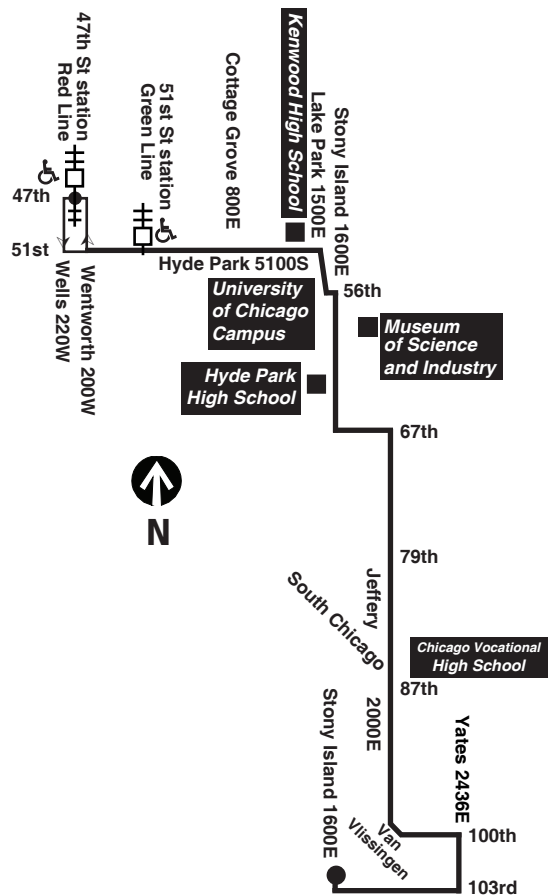

CTA Bike & Ride

Bicycle racks are available on the front exteriors of CTA buses. Bicycles can be placed on bicycle racks during normal hours of operation for each route. Racks accommodate two (2) bicycles at a time. Bicycles are also permitted on CTA trains during certain hours.

Please Stand Up &

for Seniors and People with Disabilities
Federal law requires priority seating be designated for seniors and people with disabilities.

The schedules and other information in this timetable are subject to change. CTA does not assume responsibility for errors in timetables, nor for inconvenience or damage resulting from delayed trains or buses due to weather, traffic conditions, etc.

Supplementary service may be provided over portions of this route in addition to the trips shown. Please check destination signs and announcements when boarding buses.

CTA operating costs are funded in part through the Regional Transportation Authority, by the federal and state governments, and the City of Chicago and County of Cook.

For more Information call the RTA Travel Information Center in Chicago:
312-836-7000.
Open 5 a.m. until 1 a.m. every day.

Para obtener mayor información, en Español, llame al Centro de Información:
312-836-7000.

Chicago Transit Authority

Jeffery Local

Effective March 27, 2016

Additional service may be provided on school days, September through June

Monday thru Friday

Northbound

Lv 103rd/ Stony Island	87th/ Jeffery	67th/ Jeffery	63rd/ Stony Island	Hyde Park/ Lake Park	Arrive 47th Red Line
4:05am	4:17am	4:28am	4:33am	4:40am	4:52am
4:25	4:37	4:48	4:53	5:00	5:12
4:45	4:57	5:08	5:13	5:20	5:32
5:01	5:14	5:25	5:31	5:38	5:50
5:15	5:28	5:39	5:45	5:52	6:05
5:28	5:41	5:52	5:58	6:05	6:18
5:40	5:53	6:04	6:10	6:17	6:30
5:52	6:05	6:16	6:22	6:29	6:42
6:02	6:15	6:27	6:32	6:39	6:53
6:11	6:24	6:37	6:43	6:50	7:05
6:20	6:33	6:46	6:52	6:59	7:14
6:30	6:44	6:57	7:02	7:10	7:25
6:41	6:55	7:09	7:15	7:24	7:39
6:52	7:06	7:20	7:26	7:35	7:50
7:03	7:18	7:32	7:38	7:47	8:03
7:15	7:30	7:44	7:50	7:59	8:15
7:27	7:42	7:56	8:02	8:11	8:27
7:39	7:54	8:08	8:14	8:23	8:39
7:53	8:08	8:22	8:28	8:37	8:53
8:08	8:23	8:37	8:43	8:52	9:08
8:25	8:40	8:54	9:00	9:09	9:25
8:42	8:56	9:10	9:16	9:24	9:39
9:00	9:14	9:28	9:34	9:42	9:57

then every 20 minutes until

12:20pm	12:34pm	12:48pm	12:54pm	1:03pm	1:18pm
12:38	12:52	1:06	1:12	1:21	1:36
12:56	1:10	1:24	1:30	1:39	1:54
1:12	1:26	1:40	1:46	1:55	2:10

then every 12 to 15 minutes until

2:58	3:12	3:27	3:34	3:43	4:00
3:08	3:22	3:37	3:44	3:53	4:10
3:30C	3:31	3:46	3:52	4:02	4:19
3:18	3:32	3:47	3:54	4:03	4:20
3:28	3:42	3:57	4:04	4:13	4:30
----	----	----	----	4:20W	4:36
3:39	3:53	4:08	4:15	4:24	4:41
----	----	----	----	4:30W	4:46
3:51	4:05	4:20	4:27	4:36	4:53
4:04	4:18	4:33	4:40	4:49	5:06
4:17	4:31	4:46	4:53	5:02	5:19
4:32	4:46	5:01	5:07	5:16	5:32
4:47	5:01	5:16	5:22	5:31	5:47
5:02	5:16	5:31	5:37	5:46	6:02
5:17	5:31	5:46	5:52	6:01	6:17
5:32	5:46	6:00	6:06	6:15	6:29
5:47	6:01	6:15	6:21	6:30	6:44
6:03	6:17	6:31	6:37	6:46	7:00
6:19	6:33	6:47	6:53	7:02	7:16
6:36	6:50	7:04	7:10	7:19	7:33
6:55	7:09	7:23	7:29	7:38	7:52

then every 20 minutes until

9:35	9:49	10:01	10:07	10:14	10:27
9:57	10:10	10:23	10:28	10:36	10:49
10:20	10:33	10:45	10:50	10:57	11:10
10:45	10:58	11:10	11:15	11:22	11:35
11:10	11:22	11:33	11:38	11:45	11:56
11:40	11:52	12:03am	12:08am	12:15am	12:26am

C - trip operates on school days only from 87th/Clyde am light face **pm bold face**

15 Jeffery Local

Southbound

Leave 47th Red Line	Hyde Park/ Lake Park	63rd/ Stony Island	67th/ Jeffery	87th/ Jeffery	Arr 103rd/ Stony Island
5:00am	5:12am	5:19am	5:24am	5:34am	5:44am
5:20	5:32	5:39	5:44	5:54	6:04
5:40	5:53	6:00	6:05	6:16	6:27
5:57	6:11	6:18	6:24	6:35	6:47
6:12	6:27	6:35	6:41	6:54	7:06
6:25	6:40	6:48	6:54	7:07	7:19
6:37	6:52	7:00	7:06	7:19	7:31
6:49	7:04	7:12	7:18	7:31	7:43
7:01	7:17	7:26	7:32	7:46	7:58
7:12	7:29	7:38	7:44	7:59	8:11
7:23	7:41	7:50	7:56	8:11	8:23

then every 12 minutes until

8:35	8:53	9:02	9:08	9:22	9:35
8:48	9:05	9:14	9:20	9:34	9:46
9:02	9:19	9:28	9:34	9:46	9:58
9:17	9:34	9:43	9:49	10:01	10:13
9:33	9:50	9:59	10:05	10:17	10:29
9:49	10:06	10:15	10:21	10:33	10:45
10:05	10:22	10:31	10:37	10:49	11:01
10:24	10:41	10:50	10:56	11:08	11:20

then every 20 to 21 minutes until