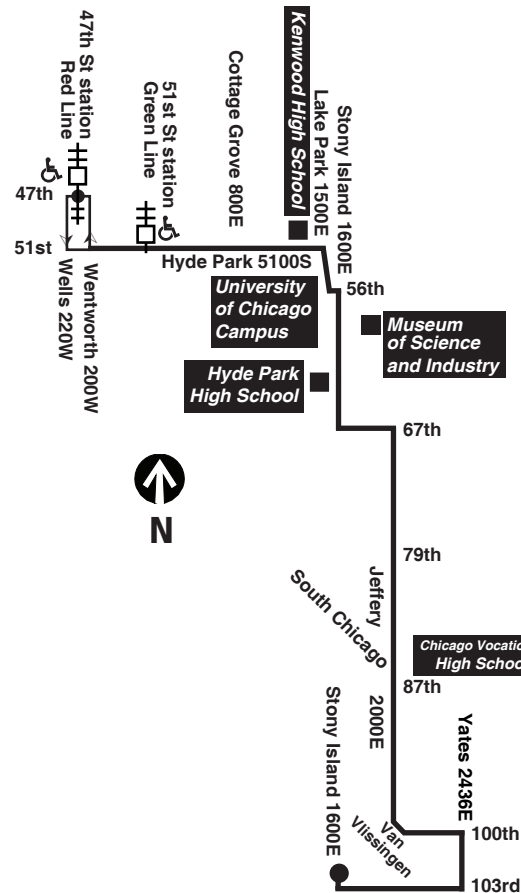

For more Information call the RTA Travel Information Center in Chicago: 312-836-7000. Open 5 a.m. until 1 a.m. every day.

Para obtener mayor información, en Español, llame al Centro de Información: 312-836-7000.

**Chicago Transit Authority**

**Jeffery Local**

Effective September 4, 2016

Additional service may be provided on school days, September through June

**Monday thru Friday**

**15 Jeffery Local**

**Northbound**

Lv 103rd/ Stony Island	87th/ Jeffery	67th/ Jeffery	63rd/ Stony Island	Hyde Park/ Lake Park	Arrive 47th Red Line
4:05am	4:17am	4:28am	4:33am	4:40am	4:52am
4:25	4:37	4:48	4:53	5:00	5:12
4:45	4:57	5:08	5:13	5:20	5:32
5:01	5:14	5:25	5:31	5:38	5:50
5:15	5:28	5:39	5:45	5:52	6:05
5:28	5:41	5:52	5:58	6:05	6:18
5:40	5:53	6:04	6:10	6:17	6:30
5:52	6:05	6:16	6:22	6:29	6:42
6:02	6:15	6:27	6:32	6:39	6:53
6:11	6:24	6:37	6:43	6:50	7:05
6:20	6:33	6:46	6:52	6:59	7:14
6:30	6:44	6:57	7:02	7:10	7:25
6:41	6:55	7:09	7:15	7:24	7:39
6:52	7:06	7:20	7:26	7:35	7:50
7:03	7:18	7:32	7:38	7:47	8:03
7:15	7:30	7:44	7:50	7:59	8:15
7:27	7:42	7:56	8:02	8:11	8:27
7:39	7:54	8:08	8:14	8:23	8:39
7:53	8:08	8:22	8:28	8:37	8:53
8:08	8:23	8:37	8:43	8:52	9:08
8:25	8:40	8:54	9:00	9:09	9:25
8:42	8:56	9:10	9:16	9:24	9:39
9:00	9:14	9:28	9:34	9:42	9:57

then every 20 minutes until

11:16	11:30	11:37	11:42	11:53	12:03am
11:41	11:55	12:02am	12:07am	12:18am	12:28
12:06am	12:19am	12:26	12:31	12:42	12:52
12:33	12:46	12:53	12:58	1:08	1:18

S - trip operates on school days only  
T - trip operates on school days only from 62nd/Stony Island  
W - trip operates on Wednesday, school days only, from Hyde Park/Blackstone  
M - trips operate Monday thru Friday except Wednesdays on school days only from Hyde Park/Blackstone