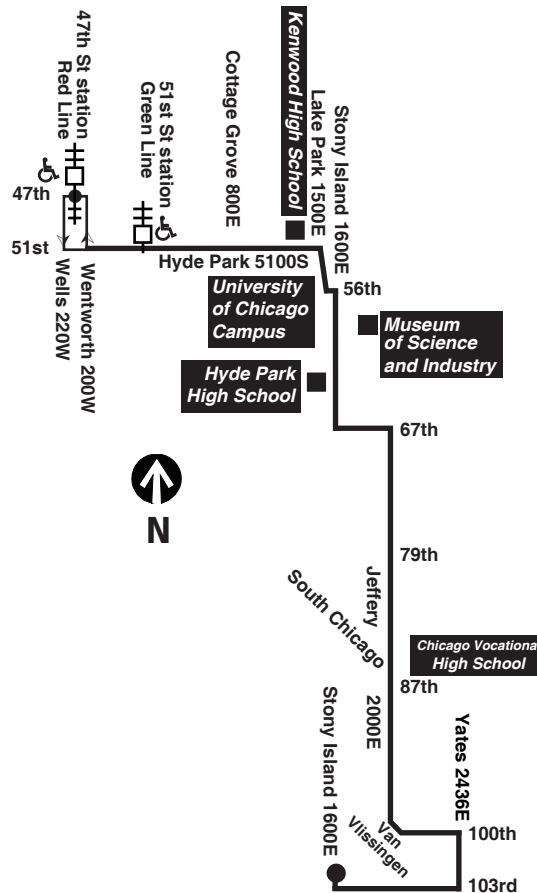

Chicago Transit Authority

15 

Jeffery Local

Effective June 18, 2017

Additional service may be provided on school days, September through June

Monday thru Friday

Northbound

Lv 103rd/ Stony Island	87th/ Jeffery	67th/ Jeffery	63rd/ Stony Island	Hyde Park/ Lake Park	Arrive 47th Red Line
4:05am	4:17am	4:28am	4:33am	4:40am	4:52am
4:25	4:37	4:48	4:53	5:00	5:12
4:45	4:57	5:08	5:13	5:20	5:32
5:01	5:14	5:25	5:31	5:38	5:50
5:16	5:29	5:40	5:46	5:53	6:06
5:30	5:43	5:54	6:00	6:07	6:20
5:43	5:56	6:07	6:13	6:20	6:33
5:56	6:09	6:21	6:26	6:33	6:47
6:08	6:21	6:34	6:40	6:47	7:02
6:20	6:33	6:46	6:52	6:59	7:14
6:32	6:46	7:00	7:06	7:14	7:29
6:44	6:58	7:12	7:18	7:27	7:42
6:56	7:10	7:24	7:30	7:39	7:54
7:08	7:23	7:37	7:43	7:52	8:08
7:20	7:35	7:49	7:55	8:04	8:20
7:31	7:46	8:00	8:07	8:16	8:32
7:42	7:57	8:11	8:18	8:27	8:43
7:54	8:09	8:23	8:29	8:38	8:54
8:06	8:21	8:35	8:41	8:50	9:06
8:19	8:34	8:48	8:54	9:03	9:19
8:33	8:48	9:01	9:07	9:16	9:31
8:48	9:02	9:16	9:22	9:30	9:45
9:02	9:16	9:30	9:36	9:44	9:59
9:17	9:31	9:44	9:50	9:59	10:13
9:31	9:45	9:59	10:05	10:13	10:28
9:46	10:00	10:13	10:19	10:28	10:42
10:00	10:14	10:28	10:34	10:42	10:57

Southbound

Leave 47th Red Line	Hyde Park/ Lake Park	63rd/ Stony Island	67th/ Jeffery	87th/ Jeffery	Arr 103rd/ Stony Island
5:30am	5:41am	5:48am	5:52am	6:02am	6:12am
6:00	6:11	6:18	6:22	6:32	6:42
6:30	6:41	6:48	6:52	7:02	7:12
6:50	7:01	7:08	7:12		