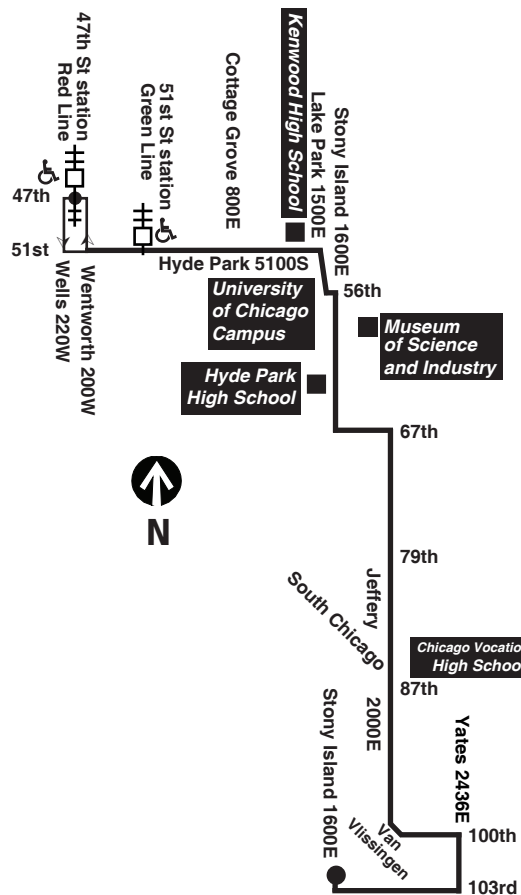

**Chicago Transit Authority**

**Jeffery Local**

Effective September 3, 2017

Additional service may be provided on school days, September through June

**Monday thru Friday**

**Northbound**

Lv 103rd/ Stony Island	87th/ Jeffery	67th/ Jeffery	63rd/ Stony Island	Hyde Park/ Lake Park	Arrive 47th Red Line
4:05am	4:17am	4:28am	4:33am	4:40am	4:52am
4:25	4:37	4:48	4:53	5:00	5:12
4:45	4:57	5:08	5:13	5:20	5:32
5:01	5:14	5:25	5:31	5:38	5:50
5:16	5:29	5:40	5:46	5:53	6:06
5:30	5:43	5:54	6:00	6:07	6:20
5:43	5:56	6:07	6:13	6:20	6:33
5:56	6:09	6:21	6:26	6:33	6:47
6:08	6:21	6:34	6:40	6:47	7:02
6:20	6:33	6:46	6:52	6:59	7:14
6:32	6:46	7:00	7:06	7:14	7:29
6:44	6:58	7:12	7:18	7:27	7:42
6:56	7:10	7:24	7:30	7:39	7:54
7:08	7:23	7:37	7:43	7:52	8:08
7:20	7:35	7:49	7:55	8:04	8:20
7:31	7:46	8:00	8:07	8:16	8:32
7:42	7:57	8:11	8:18	8:27	8:43
7:54	8:09	8:23	8:29	8:38	8:54
8:06	8:21	8:35	8:41	8:50	9:06
8:19	8:34	8:48	8:54	9:03	9:19
8:33	8:48	9:01	9:07	9:16	9:31
8:48	9:02	9:16	9:22	9:30	9:45

am light face pm bold face

**Sunday/Holiday**

**15 Jeffery Local**

**Northbound**

Lv 103rd/ Stony Island	87th/ Jeffery	67th/ Jeffery	63rd/ Stony Island	Hyde Park/ Lake Park	Arrive 47th Red Line
5:00am	5:10am	5:20am	5:24am	5:30am	5:42am
5:30	5:40	5:50	5:54	6:00	6:12
6:00	6:10	6:20	6:24	6:30	6:42
6:20	6:30	6:40	6:44	6:50	7:02
6:40	6:50	7:01	7:06	7:13	7:25
7:00	7:10	7:21	7:26	7:33	7:45
7:20	7:30	7:41	7:46	7:53	8:05
7:40	7:50	8:01	8:06	8:13	8:25
8:00	8:10	8:21	8:26	8:33	8:45
8:20	8:30	8:41	8:46	8:53	9:05
8:39	8:49	9:00	9:05	9:12	9:24
8:58	9:08	9:19	9:24	9:31	9:43
9:16	9:26	9:37	9:42	9:49	10:01
9:35	9:45	9:56	10:01	10:08	10:20
9:54	10:04	10:15	10:20	10:27	10:39
10:11	10:21	10:34	10:39		