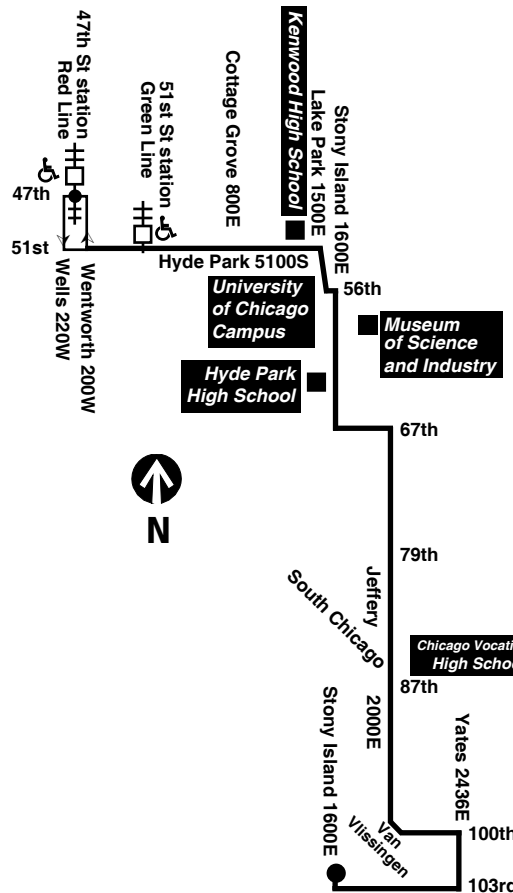

For more Information call the RTA Travel Information Center in Chicago: 312-836-7000. Open 6am until 7pm every day.

Para obtener mayor información, en Español, llame al Centro de Información: 312-836-7000.

Chicago Transit Authority

15 

Jeffery Local

Effective June 17, 2018

Additional service may be provided on school days, September through June

Monday thru Friday

15 Jeffery Local

Northbound

Lv 103rd/ Stony Island	87th/ Jeffery	67th/ Jeffery	63rd/ Stony Island	Hyde Park/ Lake Park	Arrive 47th Red Line
4:05am	4:17am	4:28am	4:33am	4:40am	4:52am
4:25	4:37	4:48	4:53	5:00	5:12
4:45	4:57	5:08	5:13	5:20	5:32
5:01	5:14	5:25	5:31	5:38	5:50
5:16	5:29	5:40	5:46	5:53	6:06
5:30	5:43	5:54	6:00	6:07	6:20
5:43	5:56	6:07	6:13	6:20	6:33
5:56	6:09	6:21	6:26	6:33	6:47
6:08	6:21	6:34	6:40	6:47	7:02
6:20	6:33	6:46	6:52	6:59	7:14
6:32	6:46	7:00	7:06	7:14	7:29
6:44	6:58	7:12	7:18	7:27	7:42
6:56	7:10	7:24	7:30	7:39	7:54
7:08	7:23	7:37	7:43	7:52	8:08
7:20	7:35	7:49	7:55	8:04	8:20
7:31	7:46	8:00	8:07	8:16	8:32
7:42	7:57	8:11	8:18	8:27	8:43
7:54	8:09	8:23	8:29	8:38	8:54
8:06	8:21	8:35	8:41	8:50	9:06
8:19	8:34	8:48	8:54	9:03	9:19
8:33	8:48	9:01	9:07	9:16	9:31
8:48	9:02	9:16	9:22	9:30	9:45

am light face pm bold face

Sunday/Holiday

15 Jeffery Local

Northbound

Lv 103rd/ Stony Island	87th/ Jeffery	67th/ Jeffery	63rd/ Stony Island	Hyde Park/ Lake Park	Arrive 47th Red Line
5:00am	5:10am	5:20am	5:24am	5:30am	5:42am
5:30	5:40	5:50	5:54	6:00	6:12
6:00	6:10	6:20	6:24	6:30	6:42
6:20	6:30	6:40	6:44	6:50	7:02
6:40	6:50	7:01	7:06	7:13	7:25
7:00	7:10	7:21	7:26	7:33	7:45
7:20	7:30	7:41	7:46	7:53	8:05
7:40	7:50	8:01	8:06	8:13	8:25
8:00	8:10	8:21	8:26	8:33	8:45
8:20	8:30	8:41	8:46	8:53	9:05
8:39	8:49	9:00	9:05	9:12	9:24
8:58	9:08	9:19	9:24	9:31	9:43
9:16	9:26	9:37	9:42	9:49	10:01
9:35	9:45	9:56	10:01	10:08	10:20
9:54	10:04	10:15	10:20	10:27	10:39
10:11	10:21	10:34	10:39	10:46	10:59
10:28	10:39	10			