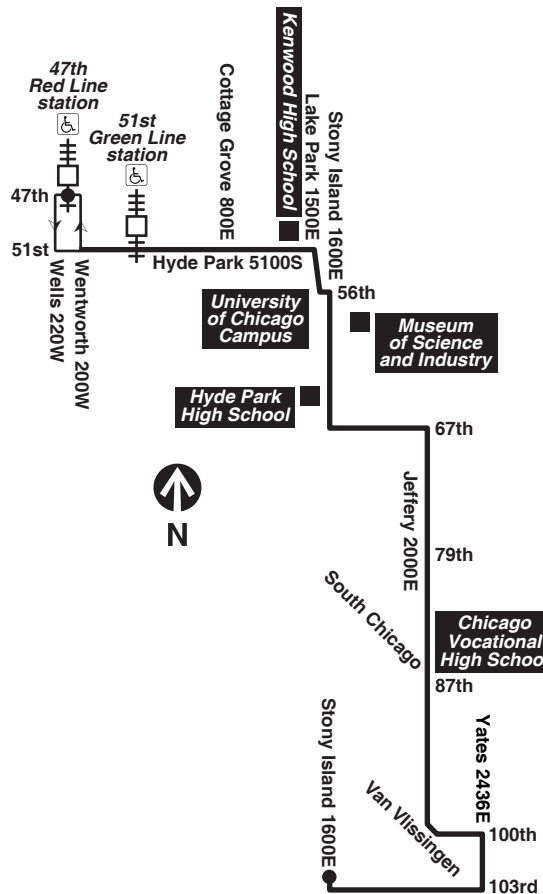

CTA Bike & Ride

Bicycle racks are available on the front exteriors of CTA buses. Bicycles can be placed on bicycle racks during normal hours of operation for each route. Racks accommodate two (2) bicycles at a time. Bicycles are also permitted on CTA trains during certain hours.

Please Stand Up &

for Seniors and People with Disabilities
Federal law requires priority seating be designated for seniors and people with disabilities.

The schedules and other information in this timetable are subject to change. CTA does not assume responsibility for errors in timetables, nor for inconvenience or damage resulting from delayed trains or buses due to weather, traffic conditions, etc.

Supplementary service may be provided over portions of this route in addition to the trips shown. Please check destination signs and announcements when boarding buses.

CTA operating costs are funded in part through the Regional Transportation Authority, by the federal and state governments, and the City of Chicago and County of Cook.

For more information call the RTA Travel Information Center in Chicago: 312-836-7000. Open 6am until 7pm, Monday thru Saturday.

Para obtener mayor información, en Español, llame al Centro de Información: 312-836-7000.

Chicago Transit Authority

Jeffery Local

Effective September 1, 2019

Additional service may be provided on school days, September through June

Monday thru Friday

Northbound

Lv 103rd/ Stony Island	87th/ Jeffery	67th/ Jeffery	63rd/ Stony Island	Hyde Park/ Lake Park	Arrive 47th Red Line
4:05am	4:17am	4:28am	4:33am	4:40am	4:52am
4:25	4:37	4:48	4:53	5:00	5:12
4:45	4:57	5:08	5:13	5:20	5:32
5:01	5:14	5:25	5:31	5:38	5:50
5:16	5:29	5:40	5:46	5:53	6:06
5:30	5:43	5:54	6:00	6:07	6:20
5:43	5:56	6:07	6:13	6:20	6:33
5:56	6:09	6:21	6:26	6:33	6:47
6:08	6:21	6:34	6:40	6:47	7:02
6:20	6:33	6:46	6:52	6:59	7:14
6:32	6:46	7:00	7:06	7:14	7:29
6:44	6:58	7:12	7:18	7:27	7:42
6:56	7:10	7:24	7:30	7:39	7:54
7:08	7:23	7:37	7:43	7:52	8:08
7:20	7:35	7:49	7:55	8:04	8:20
7:31	7:46	8:00	8:07	8:16	8:32
7:42	7:57	8:11	8:18	8:27	8:43
7:54	8:09	8:23	8:29	8:38	8:54
8:06	8:21	8:35	8:41	8:50	9:06
8:19	8:34	8:48	8:54	9:03	9:19

then every 14 to 15 minutes until

1:42pm	1:56pm	2:10pm	2:16pm	2:25pm	2:40pm
1:56	2:10	2:25	2:31	2:40	2:55
2:09	2:23	2:38	2:44	2:53	3:09
2:22	2:36	2:51	2:57	3:06	3:22
2:34	2:48	3:03	3:10	3:19	3:36
2:46	3:00	3:15	3:22	3:31	3:48
2:58	3:12	3:27	3:34	3:43	4:00
3:08	3:22	3:37	3:44	3:53	4:10
3:18	3:32	3:47	3:54	4:03	4:20
3:28	3:42	3:57	4:04	4:13	4:30
3:33S	3:47	4:02	4:09	-----	-----
-----	-----	-----	-----	4:22W	4:38
-----	-----	-----	-----	4:25M	4:41
3:39	3:53	4:08	4:15	4:24	4:41
-----	-----	-----	-----	4:32W	4:48
-----	-----	-----	-----	4:35M	4:51
3:51	4:05	4:20	4:27	4:36	4:53
4:08C	4:09	4:24	4:30	4:40	4:57
4:04	4:18	4:33	4:40	4:49	5:06
4:17	4:31	4:46	4:53	5:02	5:19

then every 15 minutes until

5:47	6:01	6:15	6:21	6:30	6:44
6:03	6:17	6:31	6:37	6:46	7:00
6:19	6:33	6:47	6:53	7:02	7:16
6:36	6:50	7:04	7:10	7:19	7:33
6:55	7:09	7:23	7:29	7:38	7:52
7:15	7:29	7:43	7:49	7:58	8:12
7:35	7:49	8:02	8:08	8:16	8:29
7:55	8:09	8:22	8:28	8:36	8:49
8:15	8:29	8:42	8:48	8:56	9:09
8:35	8:49	9:02	9:08	9:16	9:29
8:55	9:09	9:22	9:27	9:35	9:49
9:15	9:29	9:41	9:47	9:54	10:07
9:35	9:49	10:01	10:07	10:14	10:27
9:57	10:10	10:23	10:28	10:36	10:49
10:20	10:33	10:45	10:50	10:57	11:10
10:45	10:58	11:10	11:15	11:22	11:35
11:10	11:22	11:33	11:38	11:45	11:56
11:40	11:52	12:03	12:08	12:15	12:26

C - trip operates on school days only from 87th/Clyde am light face **pm bold face**

15 Jeffery Local

Southbound

Leave 47th Red Line	Hyde Park/ Lake Park	63rd/ Stony Island	67th/ Jeffery	87th/ Jeffery	Arr 103rd/ Stony Island
5:00am	5:12am	5:19am	5:24am	5:34am	5:44am
5:19	5:31	5:38	5:43	5:54	6:04
5:38	5:51	5:58	6:03	6:14	6:25
5:56	6:10	6:18	6:23	6:35	6:46
6:12	6:27	6:35	6:41	6:54	7:06
6:26	6:41	6:50	6:56	7:08	7:20
6:40	6:55	7:04	7:10	7:22	7:34
6:54	7:10	7:18	7:24	7:37	7:49
7:08	7:25	7:34	7:40	7:55	8:07
7:22	7:40	7:49	7:55	8:10	8:22
7:36	7:55	8:04	8:10	8:25	8:37
7:50	8:09	8:19	8:25	8:39	8:52
8:03	8:22	8:32	8:38	8:52	9:05
8:16	8:35	8:45	8:51	9:05	9:18
8:28	8:46	8:56	9:02	9:16	9:29
8:39	8:57	9:06	9:12	9:26	9:38
8:50	9:08	9:17	9:23	9:36	9:49

then every 12 to 16 minutes until