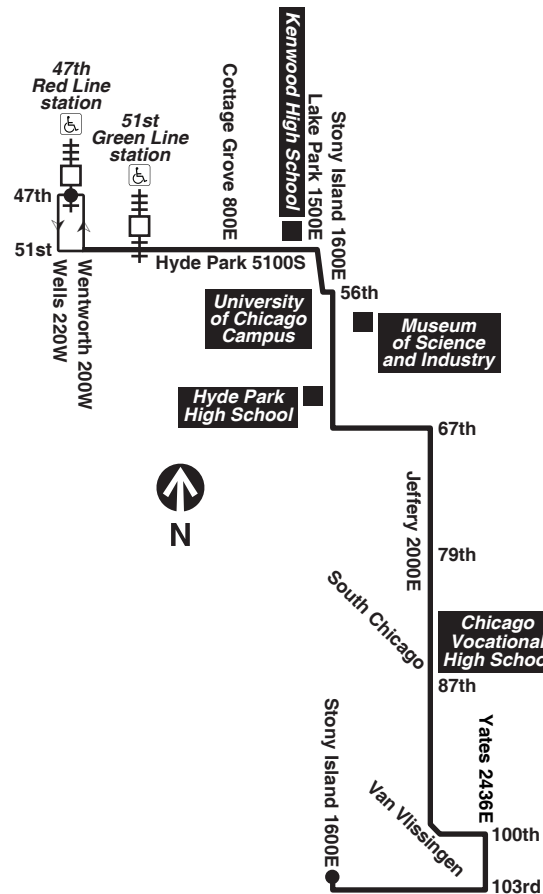

For more information call the RTA Travel Information Center in Chicago: 312-836-7000. Open 6am until 7pm, Monday thru Saturday.

Para obtener mayor información, en Español, llame al Centro de Información: 312-836-7000.

**Chicago Transit Authority**

**Jeffery Local**

Effective June 14, 2020

Additional service may be provided on school days, September through June

**Monday thru Friday**

**15 Jeffery Local**

**Northbound**

Lv 103rd/ Stony Island	87th/ Jeffery	67th/ Jeffery	63rd/ Stony Island	Hyde Park/ Lake Park	Arrive 47th Red Line
4:00am	4:12am	4:23am	4:28am	4:35am	4:47am
4:20	4:33	4:43	4:48	4:55	5:08
4:40	4:53	5:04	5:09	5:15	5:28
4:58	5:11	5:22	5:27	5:34	5:46
5:15	5:28	5:39	5:44	5:51	6:04
5:30	5:43	5:55	6:00	6:08	6:21
5:44	5:57	6:09	6:14	6:21	6:34
5:57	6:10	6:23	6:28	6:35	6:49
6:10	6:23	6:36	6:42	6:50	7:04
6:22	6:35	6:48	6:54	7:02	7:16
6:33	6:47	7:01	7:06	7:15	7:30
6:45	6:59	7:13	7:18	7:27	7:42
6:56	7:10	7:24	7:30	7:39	7:54
7:08	7:22	7:37	7:43	7:52	8:08
7:19	7:34	7:49	7:55	8:05	8:21
7:31	7:46	8:01	8:07	8:17	8:34
7:42	7:58	8:12	8:18	8:29	8:45
7:54	8:08	8:23	8:29	8:39	8:54
8:06	8:20	8:35	8:41	8:51	9:06

am light face pm bold face

Sunday/Holiday

15 Jeffery Local

Northbound

Lv 103rd/ Stony Island	87th/ Jeffery	67th/ Jeffery	63rd/ Stony Island	Hyde Park/ Lake Park	Arrive 47th Red Line
4:40am	4:50am	5:00am	5:04am	5:10am	5:21am
5:04	5:15	5:24	5:28	5:34	5:45
5:28	5:39	5:48	5:52	5:58	6:09
5:50	6:02	6:12	6:16	6:23	6:34
6:12	6:24	6:34	6:39	6:45	6:57
6:34	6:45	6:56	7:00	7:07	7:19
6:55	7:07	7:17	7:22	7:28	7:40
7:17	7:28	7:39	7:44	7:50	8:02
7:38	7:49	8:00	8:05	8:12	8:24
7:59	8:10	8:21	8:26	8:33	8:45
8:20	8:31	8:42	8:47	8:54	9:06
8:41	8:53	9:04	9:09	9:16	9:30
9:02	9:15	9:26	9:31	9:39	9:52
9:21	9:33	9:45	9:50	9:57	10:11
9:39	9:51	10:04	10:09	10:16	10:30
9:58	10:10	10:2			