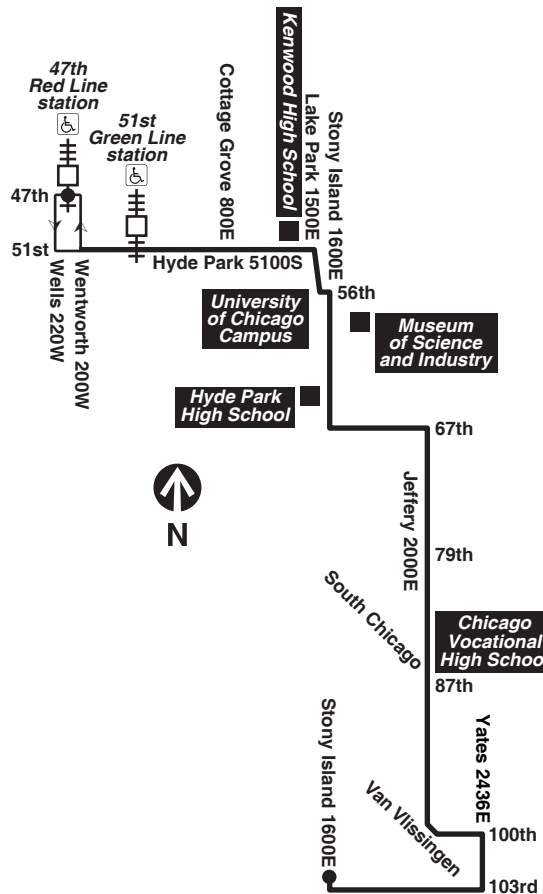

CTA Bike & Ride

Bicycle racks are available on the front exteriors of CTA buses. Bicycles can be placed on bicycle racks during normal hours of operation for each route. Racks accommodate two (2) bicycles at a time. Bicycles are also permitted on CTA trains during certain hours.

Please Stand Up &

for Seniors and People with Disabilities

Federal law requires priority seating be designated for seniors and people with disabilities.

The schedules and other information in this timetable are subject to change. CTA does not assume responsibility for errors in timetables, nor for inconvenience or damage resulting from delayed trains or buses due to weather, traffic conditions, etc.

Supplementary service may be provided over portions of this route in addition to the trips shown. Please check destination signs and announcements when boarding buses.

CTA operating costs are funded in part through the Regional Transportation Authority, by the federal and state governments, and the City of Chicago and County of Cook.

For more information call the RTA Travel Information Center in Chicago: 312-836-7000. Open 6am until 7pm, Monday thru Saturday.

Para obtener mayor información, en Español, llame al Centro de Información: 312-836-7000.

Chicago Transit Authority

15

Jeffery Local

Effective August 29, 2021

Additional service may be provided on school days, September through June

Monday thru Friday

15 Jeffery Local

Northbound

Lv 103rd/ Stony Island	87th/ Jeffery	67th/ Jeffery	63rd/ Stony Island	Hyde Park/ Lake Park	Arrive 47th Red Line
4:00am	4:12am	4:23am	4:28am	4:35am	4:47am
4:20	4:33	4:43	4:48	4:55	5:08
4:40	4:53	5:04	5:09	5:15	5:28
4:58	5:11	5:22	5:27	5:34	5:46
5:15	5:28	5:39	5:44	5:51	6:04
5:30	5:43	5:55	6:00	6:08	6:21
5:44	5:57	6:09	6:14	6:21	6:34
5:57	6:10	6:23	6:28	6:35	6:49
6:10	6:23	6:36	6:42	6:50	7:04
6:22	6:35	6:48	6:54	7:02	7:16
6:33	6:47	7:01	7:06	7:15	7:30
6:45	6:59	7:13	7:18	7:27	7:42
6:56	7:10	7:24	7:30	7:39	7:54
7:08	7:22	7:37	7:43	7:52	8:08
7:19	7:34	7:49	7:55	8:05	8:21
7:31	7:46	8:01	8:07	8:17	8:34
7:42	7:58	8:12	8:18	8:29	8:45
7:54	8:08	8:23	8:29	8:39	8:54
8:06	8:20	8:35	8:41	8:51	9:06
8:18	8:32	8:47	8:53	9:03	9:19
8:33	8:47	9:02	9:08	9:18	9:33
8:47	9:02	9:15	9:21	9:30	9:45
9:02	9:16	9:29	9:35	9:44	9:59
9:16	9:30	9:42	9:48	9:56	10:11
9:31	9:45	9:58	10:04	10:13	10:28
9:45	9:59	10:13	10:18	10:27	10:42

then every 14 to 15 minutes until

2:20pm	2:34pm	2:48pm	2:54pm	3:03pm	3:19pm
2:32	2:46	3:00	3:06	3:16	3:32
2:44	2:58	3:12	3:18	3:28	3:44
2:54	3:08	3:22	3:29	3:38	3:55
3:05	3:20	3:34	3:41	3:50	4:07
3:16	3:31	3:45	3:52	4:01	4:18
3:27	3:41	3:56	4:02	4:13	4:30
3:34S	3:48	4:03	4:09	-----	-----
3:39	3:52	4:07	4:13	4:25B	4:42
-----	-----	-----	-----	4:35B	4:52
3:50	4:04	4:18	4:25	4:36	4:54
4:08C	4:10	4:24	4:31	4:41	4:57
4:02	4:17	4:32	4:38	4:48	5:04
4:13	4:28	4:42	4:49	4:59	5:15
4:27	4:41	4:55	5:02	5:12	5:28
4:44	4:58	5:13	5:19	5:29	5:45
5:01	5:15	5:29	5:35	5:45	6:00
5:18	5:32	5:47	5:53	6:02	6:18
5:36	5:49	6:04	6:10	6:20	6:35
5:53	6:07	6:22	6:28	6:37	6:52
6:12	6:26	6:40	6:46	6:55	7:09
6:31	6:45	6:58	7:04	7:13	7:27
6:51	7:04	7:18	7:23	7:32	7:46
7:10	7:24	7:37	7:43	7:52	8:06
7:30	7:43	7:57	8:02	8:11	8:25
7:50	8:04	8:17	8:22	8:30	8:44
8:11	8:24	8:37	8:42	8:50	9:03
8:31	8:44	8:57	9:02	9:10	9:24
8:52	9:05	9:18	9:23	9:31	9:44
9:13	9:26	9:37	9:42	9:50	10:03
9:34	9:47	9:58	10:03	10:11	10:24
9:55	10:08	10:19	10:24	10:32	10:45
10:18	10:30	10:41	10:46	10:53	11:06
10:42	10:54	11:05	11:10	11:17	11:30
11:09	11:22	11:32	11:37	11:44	11:55
11:38	11:50	12:01am	12:05am	12:12am	12:23am
12:08am	12:20am	12:31	12:35	12:42	12:53

C - trip begins at 87th/Clyde, school days only
am light face **pm bold face**

Southbound