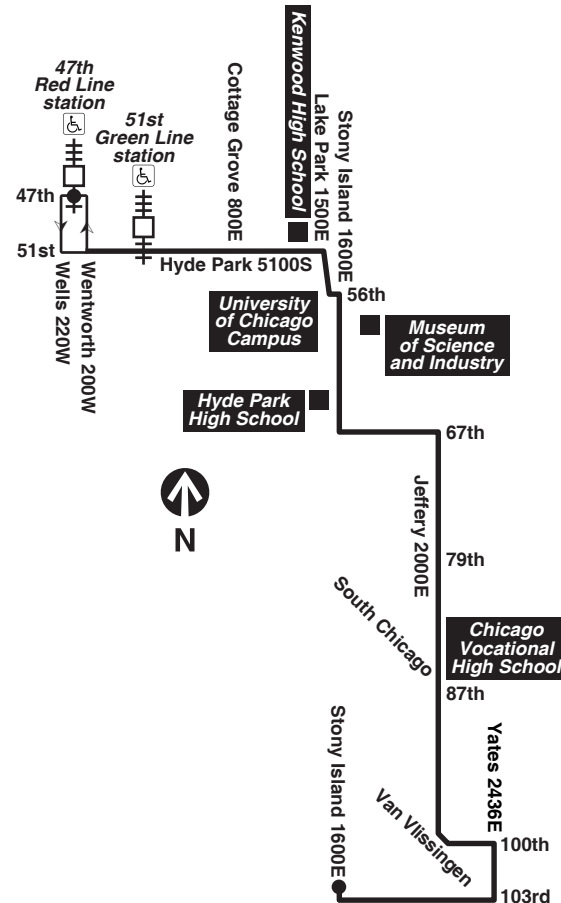

Federal law requires priority seating be designated for seniors and people with disabilities. **Please stand up** and yield these seats when needed for qualifying riders or when asked.

Schedules and other info in this timetable are subject to change. CTA does not assume responsibility for errors in timetables nor for inconvenience or damage resulting from delays.

Pay close attention to destination signs and announcements when boarding: added service may sometimes be provided over portions of this or any bus route and some trips can end before the furthest terminal on a line depending on service needs or time of day.

Bicycle racks are installed on the front of all CTA buses and are allowed on CTA trains during certain hours. See our [Bike & Ride brochure](#) or webpage for help on how to use racks and more.

Know before you go: Get alerts from us by text or e-mail about planned service changes every week or instant alerts for unplanned reroutes and disruptions. Sign up for CTA Updates today at transitchicago.com/updates.

For more travel information, use the Ventra app or call the RTA Travel Information Center at 312-836-7000. *Para obtener mayor información, en Español, llame al Centro de Información a 312-836-7000.*

Chicago Transit Authority

15 Jeffery Local

Effective Jun. 9, 2024

Monday thru Friday

#15 Jeffery Local

Northbound

LV 103rd/ Stony Island	87th/ Jeffery	67th/ Jeffery	63rd/ Stony Island	Hyde Park/ Lake Park	AR 47th Red Line station
4:00a	4:12a	4:23a	4:28a	4:35a	4:47a
4:25	4:37	4:48	4:53	5:00	5:12
4:49	5:02	5:13	5:18	5:24	5:37
5:13	5:26	5:37	5:42	5:49	6:02
5:36	5:49	6:01	6:06	6:13	6:26
5:58	6:11	6:23	6:28	6:36	6:49
6:17	6:31	6:44	6:49	6:57	7:12
6:35	6:49	7:02	7:08	7:16	7:31
6:52	7:06	7:20	7:25	7:34	7:49
7:08	7:22	7:37	7:43	7:52	8:08
7:20	7:35	7:50	7:56	8:06	8:22
7:34	7:49	8:04	8:10	8:20	8:37
7:47	8:02	8:16	8:22	8:33	8:49
8:02	8:16	8:31	8:37	8:47	9:02
8:17	8:31	8:46	8:52	9:02	9:17
8:32	8:46	9:01	9:07	9:17	9:32
8:49	9:03	9:17	9:23	9:32	9:47
9:07	9:21	9:35	9:41	9:49	10:04
9:28	9:42	9:54	10:00	10:08	10:23
9:49	10:03	10:17	10:22	10:31	10:46
10:12	10:26	10:40	10:45	10:54	11:09
10:36	10:50	11:04	11:09	11:18	11:33
11:00	11:14	11:28	11:34	11:43	11:59
11:25	11:39	11:53	11:59	12:08p	12:23p
11:49	12:03p	12:17p	12:23p	12:32	12:48
12:13p	12:27	12:41	12:47	12:56	1:11
12:36	12:50	1:04	1:10	1:19	1:35
1:00	1:14	1:28	1:34	1:43	1:59
1:23	1:37	1:51	1:57	2:06	2:22
1:43	1:57	2:11	2:17	2:26	2:42
2:01	2:15	2:29	2:35	2:44	3:00
2:16	2:30	2:44	2:50	2:59	3:15
2:30	2:44	2:58	3:04	3:13	3:29
2:42	2:56	3:10	3:16	3:26	3:42
2:51	3:05	3:19	3:25	3:35	3:51
3:00	3:14	3:28	3:34	3:44	4:00
3:10	3:25	3:39	3:46	3:55	4:12
3:20	3:34	3:49	3:55	4:05	4:22
3:33	3:47	4:02	4:08	4:20	4:37
3:47	4:01	4:15	4:22	4:33	4:51
4:02	4:18	4:32	4:39	4:49	5:05
4:17	4:32	4:46	4:53	5:03	5:19
4:38	4:52	5:07	5:13	5:23	5:39
4:59	5:13	5:28	5:34	5:44	6:00
5:20	5:34	5:49	5:55	6:04	6:20
5:42	5:55	6:10	6:16	6:26	6:41
6:04	6:17	6:31	6:37	6:46	7:01
6:26	6:39	6:53	6:58	7:07	7:21
6:48	7:02	7:15	7:21	7:30	7:44
7:11	7:24	7:38	7:43	7:52	8:06
7:34	7:47	8:01	8:06	8:15	8:29
7:58	8:11	8:24	8:29	8:37	8:50
8:23	8:36	8:49	8:54	9:02	9:15
8:49	9:02	9:15	9:20	9:28	9:41
9:16	9:29	9:41	9:46	9:53	10:06
9:43	9:56	10:08	10:13	10:20	10:33
10:11	10:23	10:34	10:39	10:46	10:59
10:39	10:51	11:02	11:07	11:14	11:27
11:08	11:21	11:31	11:36	11:43	11:54
11:38	11:50	12:01a	12:05a	12:12a	12:23a
12:08a	12:20a	12:31	12:35	12:42	12:53

Southbound