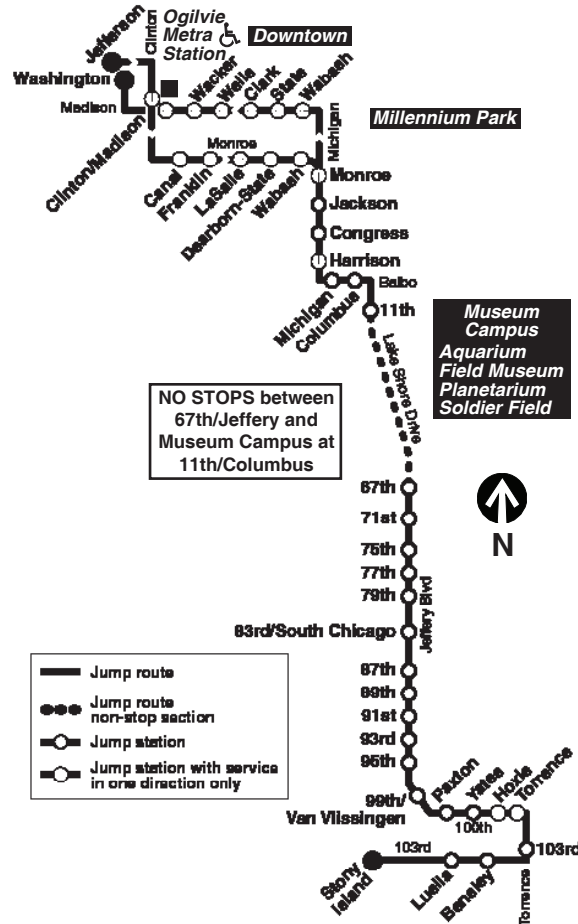

CTA Bike & Ride

Bicycle racks are available on the front exteriors of CTA buses. Bicycles can be placed on bicycle racks during normal hours of operation for each route. Racks accommodate two (2) bicycles at a time. Bicycles are also permitted on CTA trains during certain hours.

Please Stand Up &

for Seniors and People with Disabilities

Federal law requires priority seating be designated for seniors and people with disabilities.

The schedules and other information in this timetable are subject to change. CTA does not assume responsibility for errors in timetables, nor for inconvenience or damage resulting from delayed trains or buses due to weather, traffic conditions, etc.

Supplementary service may be provided over portions of this route in addition to the trips shown. Please check destination signs and announcements when boarding buses.

CTA operating costs are funded in part through the Regional Transportation Authority, by the federal and state governments, and the City of Chicago and County of Cook.

For more information call the RTA Travel Information Center in Chicago: 312-836-7000.

Open 5 a.m. until 1 a.m. every day.

Para obtener mayor información, en Español, llame al Centro de Información: 312-836-7000.

Chicago Transit Authority

J14

Jeffery Jump
Effective October 20, 2013

Monday thru Friday

Northbound

Lv 103rd/ Stony Island	93rd/ Jeffery	79th/ Jeffery	67th/ Jeffery	Madison/ Wabash	Arrive Washington/ Jefferson
3:50am	3:56am	4:03am	4:09am	4:26am	4:31J
4:05	4:11	4:18	4:24	4:41	4:46J
4:25	4:31	4:38	4:44	5:01	5:06J
4:36	4:43	4:50	4:56	5:14	5:20
4:46	4:54	5:01	5:07	5:24	5:29J
4:57	5:04	5:11	5:17	5:35	5:41
5:06	5:15	5:22	5:28	5:47	5:54
5:15	5:23	5:30	5:36	5:55	6:03
5:23	5:31	5:38	5:44	6:03	6:11
5:30	5:39	5:46	5:53	6:14	6:23
5:37	5:46	5:53	6:00	6:21	6:28J
5:44	5:54	6:01	6:08	6:29	6:37

then every 4 to 7 minutes from 103rd until

6:38	6:49	6:56	7:04	7:27	7:36
6:43	6:53	7:00	7:09	7:32	7:38J
6:47	6:58	7:05	7:13	7:36	7:43J
6:52	7:02	7:09	7:18	7:41	7:49
6:56	7:07	7:14	7:22	7:45	7:54
7:01	7:11	7:18	7:27	7:51	7:59J
7:05	7:16	7:23	7:32	7:56	8:05
7:10	7:21	7:28	7:37	8:01	8:08J
7:15	7:26	7:33	7:42	8:06	8:15
7:20	7:31	7:38	7:47	8:11	8:20
7:25	7:36	7:43	7:52	8:16	8:23J
7:30	7:41	7:48	7:57	8:21	8:30
7:35	7:46	7:53	8:02	8:26	8:33J
7:41	7:51	7:58	8:07	8:31	8:41
7:46	7:57	8:04	8:13	8:37	8:46
7:52	8:02	8:09	8:18	8:42	8:50J
7:57	8:08	8:15	8:24	8:48	8:57
8:03	8:13	8:20	8:29	8:53	9:01J
8:10	8:20	8:27	8:36	9:00	9:10
8:17	8:27	8:34	8:43	9:07	9:15J
8:24	8:34	8:41	8:50	9:14	9:22J
8:32	8:41	8:48	8:57	9:20	9:29
8:39	8:49	8:56	9:04	9:27	9:35J
8:47	8:56	9:03	9:12	9:35	9:44
8:54	9:04	9:11	9:19	9:42	9:50J

then every 10 minutes from 103rd until

1:54pm	2:02pm	2:09pm	2:17pm	2:39pm	2:49pm
2:03	2:12	2:19	2:28	2:50	3:00
2:15	2:24	2:31	2:40	3:02	3:12

then every 11 to 13 minutes from 103rd until

5:16	5:25	5:32	5:40	6:02	6:14
5:29	5:37	5:44	5:52	6:14	6:27
5:42	5:50	5:57	6:05	6:25	6:37
5:55	6:03	6:10	6:18	6:38	6:50
6:08	6:16	6:23	6:30	6:49	6:59
6:22	6:30	6:37	6:44	7:03	7:13
6:36	6:44	6:51	6:58	7:17	7:27
6:50	6:58	7:05	7:12	7:31	7:41
7:09	7:16	7:23	7:30	7:49	7:58
7:29	7:36	7:43	7:50	8:09	8:18
7:50	7:57	8:03	8:10	8:29	8:39
8:10	8:17	8:23	8:30	8:49	8:59
8:30	8:37	8:43	8:50	9:09	9:19
8:50	8:57	9:03	9:10	9:29	9:39
9:10	9:17	9:23	9:30	9:49	9:59
9:30	9:37	9:43	9:49	10:08	10:16
9:55	10:02	10:08	10:14	10:33	10:41
10:20	10:27	10:33	10:39	10:58	11:06

J - trips end at Madison/Jefferson at time shown

J14 Jeffery Jump

Southbound

Leave Washington/ Jefferson	Monroe/ Michigan	67th/ Jeffery	79th/ Jeffery	87th/ Jeffery	Arr 103rd/ Stony Island
5:30am	5:39am	5:56am	6:02am	6:05am	6:16am
5:50	5:59	6:16	6:22	6:25	6:36
6:07	6:16	6:34	6:40	6:43	6:54
6:20	6:31	6:50	6:57	7:01	7:12
6:33	6:44	7:04	7:12	7:16	7:27
6:47	6:58	7:18	7:26	7:30	7:41
6:59	7:10	7:30	7:38	7:42	7:53
7:11	7:22	7:42	7:50	7:54	8:05
7:23	7:34	7:54	8:02	8:06	8:17
7:36	7:47	8:07	8:15	8:19	8:30
7:48	8:01	8:21	8:28	8:32	8:44
8:00	8:14	8:34	8:41	8:45	8:57
8:14	8:28	8:48	8:55	8:59	9:11
8:28	8:42	9:02	9:09	9:13	9:25
8:42	8:56	9:16	9:23	9:27	9:39
8:56	9:10	9:30	9:37	9:41	9:53

then every 15 minutes from Washington/Jefferson until