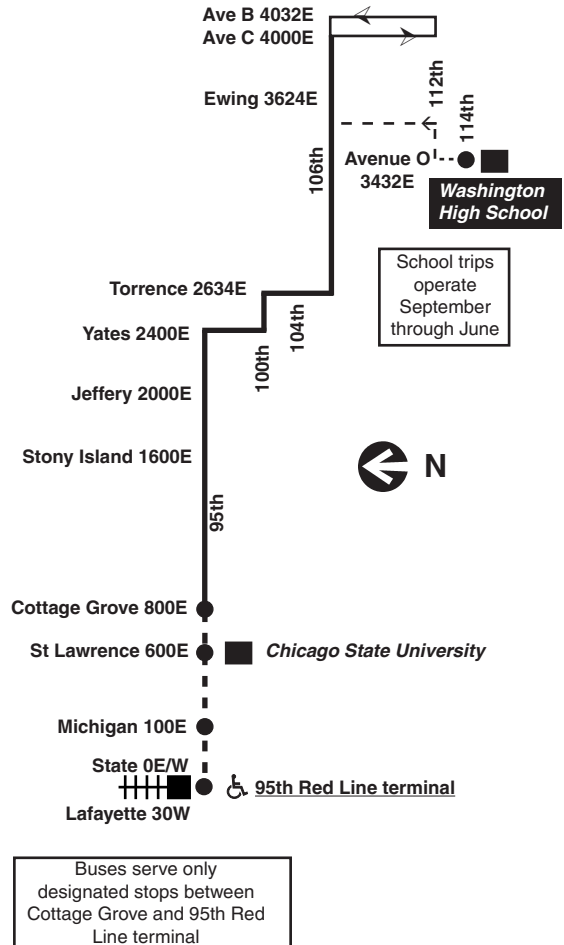

Federal law requires priority seating be designated for seniors and people with disabilities. **Please stand up** and yield these seats when needed for qualifying riders or when asked.

Schedules and other info in this timetable are subject to change. CTA does not assume responsibility for errors in timetables nor for inconvenience or damage resulting from delays.

Pay close attention to destination signs and announcements when boarding: added service may sometimes be provided over portions of this or any bus route and some trips can end before the furthest terminal on a line depending on service needs or time of day.

Bicycle racks are installed on the front of all CTA buses and are allowed on CTA trains during certain hours. See our Bike & Ride brochure or webpage for help on how to use racks and more.

Know before you go: Get alerts from us by text or e-mail about planned service changes every week or instant alerts for unplanned reroutes and disruptions. Sign up for CTA Updates today at transitchicago.com/updates.

For more travel information, use the Ventra app or call the RTA Travel Information Center at 312-836-7000. *Para obtener mayor información, en Español, llame al Centro de Información a 312-836-7000.*

Chicago Transit Authority

100

Jeffery Manor Express

Effective Dec. 23, 2024

All CTA buses are accessible

transitchicago.com/bus/100