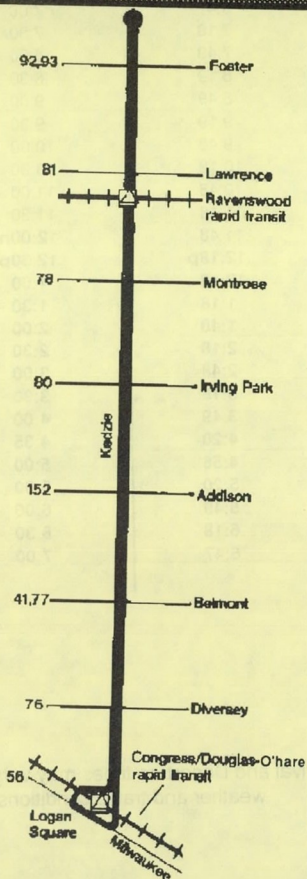

Effective September 04, 1990

89

North Kedzie

**For more information call the RTA
Travel Information Center in
Chicago 836-7000
suburbs 1-(800)-972-7000 toll-free**

Open everyday of the year from 5AM until 1AM next day.

Monday thru Friday only

Southbound		Northbound	
Leave Kedzie/ Berwyn	Arrive Logan Square	Leave Logan Square	Arrive Kedzie/ Berwyn
6:00a	6:16a	6:30a	6:47a
6:30	6:47	7:00	7:18
7:00	7:18	7:30	7:48
7:30	7:49	8:00	8:18
8:00	8:19	8:30	8:48
8:30	8:49	9:00	9:18
9:00	9:19	9:30	9:48
9:30	9:48	10:00	10:18
10:00	10:18	10:30	10:48
10:30	10:48	11:00	11:18
11:00	11:18	11:30	11:48
11:30	11:48	12:00n	12:18p
12:00n	12:18p	12:30p	12:48
12:30p	12:48	1:00	1:18
1:00	1:18	1:30	1:48
1:30	1:48	2:00	2:18
2:00	2:18	2:30	2:49
2:30	2:48	3:00	3:20
3:00	3:18	3:30	3:51
3:30	3:49	4:00	4:21
4:00	4:20	4:35	4:56
4:35	4:56	5:00	5:22
5:00	5:20	5:30	5:52
5:30	5:49	6:00	6:22
6:00	6:18	6:30	6:51
6:30	6:47	7:00	7:20