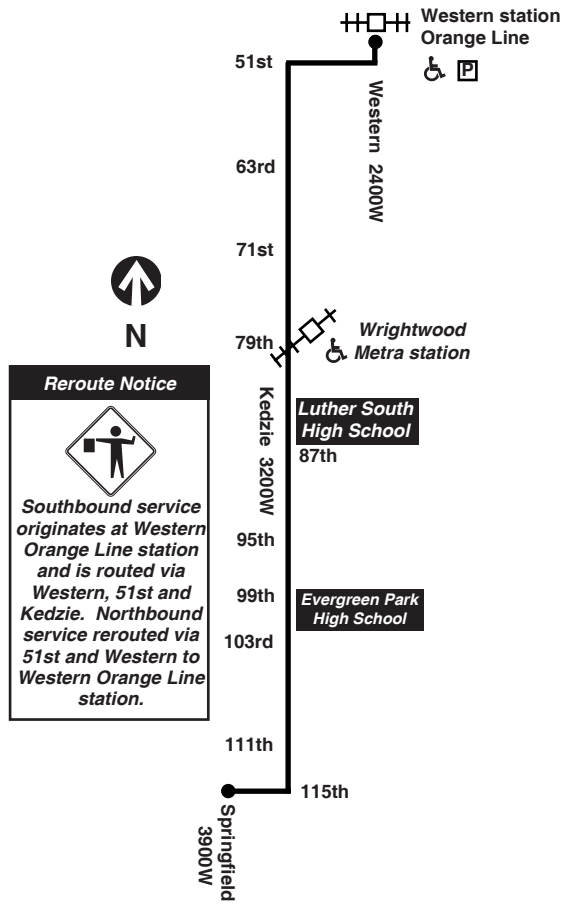

52A 

South Kedzie

Effective September 6, 2015

Additional service may be provided on school days, September through June

Reroute Notice

Southbound service originates at Western Orange Line station and is routed via Western, 51st and Kedzie. Northbound service rerouted via 51st and Western Orange Line station.