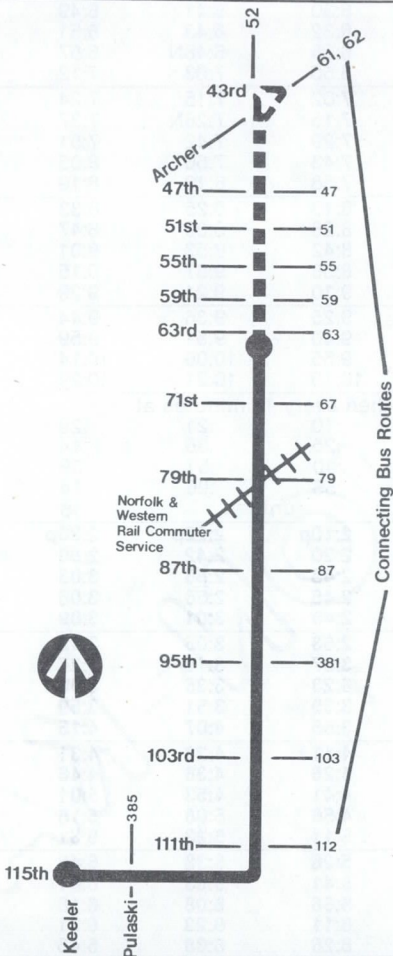

52A

South Kedzie

Chicago Transit Authority

For more information call the RTA
24 hour Travel Information Center
in Chicago 836-7000
suburbs 800-972-7000 toll-free

Monday thru Friday

Northbound

Leave 115th Keeler	Leave 103rd Kedzie	Leave 79th Kedzie	Leave 63rd PI Kedzie	Arrive Archer Kedzie
—	4:54a	5:05a	5:13a	—
—	5:14	5:25	5:33	—
—	5:34	5:45	5:53	—
—	5:52	6:03	6:11	—
—	6:07	6:18	6:26	—
6:08a	6:19	6:30	6:38	6:49a
—	6:30	6:41	6:49	7:00
—	6:32	6:43	6:51	—
6:26	6:36	6:48N	6:57	7:09
6:40	6:50	7:03	7:12	7:24
6:52	7:02	7:15	7:24	7:36
7:05	7:15	7:28N	7:37	7:49
7:19	7:29	7:42	7:51	8:03
7:33	7:43	7:56	8:05	8:17
7:48	7:58	8:10	8:19	8:31
8:03	8:13	8:25	8:33	8:44
8:18	8:28	8:39	8:47	8:58
8:32	8:42	8:53	9:01	9:12
8:46	8:56	9:07	9:15	9:26
9:00	9:10	9:21	9:29	9:40
9:15	9:25	9:36	9:44	9:55
9:30	9:40	9:51	9:59	10:10
9:45	9:55	10:06	10:14	—
10:00	10:10	10:21	10:29	—
then every 15 minutes at				
:00	:10	:21	:29	—
:15	:25	:36	:44	—
:30	:40	:51	:59	—
:45	:55	:06	:14	—
until 16				
2:00p	2:10p	2:22p	2:30p	—
2:20	2:30	2:42	2:50	3:02p
2:33	2:43	2:55	3:03	—
2:35	2:46	2:58	3:06	3:18
2:38	2:49	3:01	3:09	—
2:42	2:53	3:05	3:13	3:25
2:56	3:07	3:19	3:27	3:39
3:12	3:23	3:35	3:43	3:55
3:28	3:39	3:51	3:59	4:11
3:44	3:55	4:07	4:15	4:26
4:00	4:11	4:23	4:31	4:42
4:15	4:26	4:38	4:46	4:57
4:30	4:41	4:53	5:01	5:12
4:45	4:56	5:08	5:16	5:27
5:00	5:11	5:23	5:31	5:42
5:15	5:26	5:38	5:46	5:57
5:30	5:41	5:53	6:01	6:12
5:45	5:56	6:08	6:16	—
6:00	6:11	6:23	6:31	—
6:15	6:26	6:38	6:46	—
6:30	6:41	6:53	7:01	—
6:45	6:56	7:08	7:16	—
7:00	7:11	7:22	7:30	—
7:15	7:26	7:37	7:44	—
7:30	7:40	7:51	7:58	—
—	7:59	8:09	8:16	—
—	8:19	8:29	8:36	—