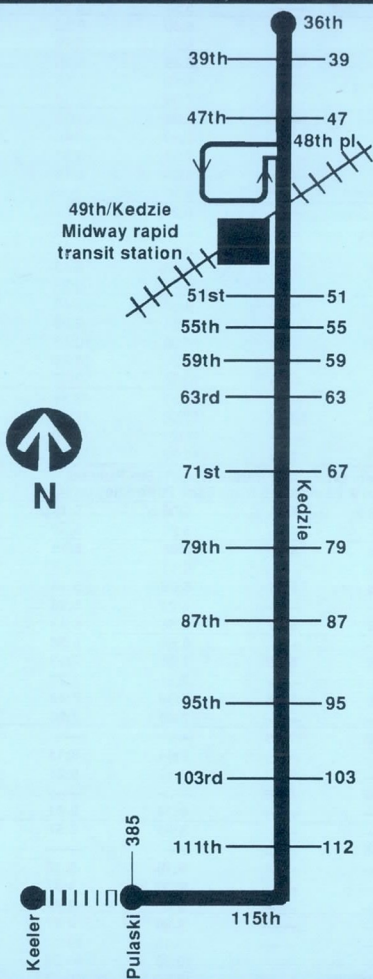

Effective September 11, 1994

52A South Kedzie

For more information call the RTA
Travel Information Center in
Chicago or Suburbs: 836-7000

Open every day of the year from 5AM until 1AM next day.

cta