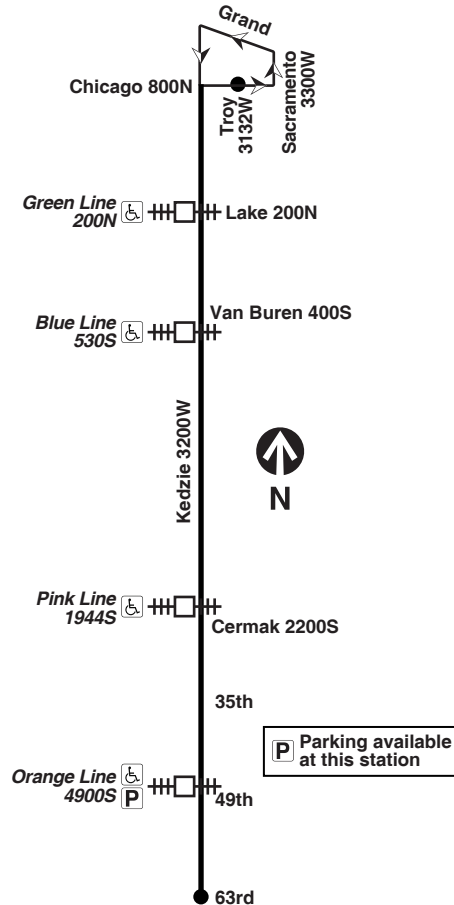

Additional notes:

All CTA buses are accessible. For accessibility help or to report concerns at stops, contact CTA Customer Service at transitchicago.com/feedback.

Federal law requires priority seating be designated for seniors and people with disabilities. **Please stand up** and yield these seats when needed for qualifying riders or when asked.

Schedules and other info in this timetable are subject to change. CTA does not assume responsibility for errors in timetables nor for inconvenience or damage resulting from delays.

Pay close attention to destination signs and announcements when boarding: added service may sometimes be provided over portions of this or any bus route and some trips can end before the furthest terminal on a line depending on service needs or time of day.

Bicycle racks are installed on the front of all CTA buses and are allowed on CTA trains during certain hours. See our [Bike & Ride brochure](#) or webpage for help on how to use racks and more.

Know before you go: Get alerts from us by text or e-mail about planned service changes every week or instant alerts for unplanned reroutes and disruptions. Sign up for CTA Updates today at transitchicago.com/updates.

For more travel information, use the [Ventra app](#) or call the RTA Travel Information Center at 312-836-7000. *Para obtener mayor información, en Español, llame al Centro de Información a 312-836-7000.*

52 Kedzie

Effective Aug. 25, 2024

All CTA buses are accessible

transitchicago.com/bus/52

Monday thru Friday

#52 Kedzie

Northbound

LV Kedzie/ 63rd Pl	Kedzie/ Orange Line stn	Kedzie/ 26th	Kedzie/ Pink Line stn	Kedzie/ Roosevelt	AR Kedzie/ Van Buren	AR Chicago/ Troy
4:30a	4:39a	4:50a	4:52a	4:57a	4:59a	4:47a
4:48	4:58	5:10	5:12	5:17	5:18	5:25
5:06	5:17	5:30	5:33	5:38	5:41	5:48
5:23	5:34	5:48	5:51	5:56	5:59	6:07
5:39	5:50	6:05	6:08	6:13	6:16	6:23
5:53	6:05	6:19	6:22	6:27	6:30	6:37
6:04	6:16	6:31	6:34	6:40	6:44	6:52
6:14	6:27	6:42	6:45	6:51	6:54	7:03
6:22	6:35	6:50	6:53	6:59	7:02	7:11
6:30	6:43	6:59	7:02	7:09	7:12	7:21
6:38	6:51	7:08	7:11	7:18	7:22	7:31
6:45	6:59	7:15	7:19	7:25	7:29	7:38
6:53	7:07	7:24	7:28	7:35	7:39	7:48
7:00	7:14	7:32	7:35	7:42	7:46	7:56
7:08	7:22	7:40	7:43	7:50	7:54	8:04
7:17	7:31	7:49	7:52	7:59	8:03	8:13
7:27	7:41	7:59	8:02	8:09	8:13	8:23
7:38	7:52	8:09	8:13	8:20	8:24	8:33
7:49	8:03	8:21	8:24	8:31	8:35	8:45
8:02	8:16	8:32	8:36	8:43	8:47	8:57
8:14	8:28	8:44	8:48	8:54	8:59	9:08
8:27	8:40	8:56	8:59	9:06	9:11	9:20
8:33	8:47	9:02	9:06	9:12	9:17	9:26
8:40	8:53	9:09	9:12	9:19	9:24	9:33
8:53	9:06	9:22	9:25	9:32	9:37	9:46
9:06	9:19	9:35	9:38	9:45	9:50	9:59
9:19	9:32	9:48	9:51	9:58	10:03	10:12

then every 12 to 14 minutes until

4:03p	4:19p	4:36p	4:39p	4:46p	4:50p	5:01p
4:16	4:31	4:48	4:52	4:58	5:03	5:13
4:28	4:44	5:01	5:04	5:11	5:15	5:26
4:41	4:56	5:13	5:17	5:23	5:28	5:38
4:53	5:08	5:25	5:29	5:35	5:40	5:50
5:06	5:20	5:37	5:40	5:47	5:52	6:02
5:12	5:26	5:43	5:46	5:53	5:58	6:07
5:19	5:33	5:49	5:53	5:59	6:04	6:14
5:32	5:45	6:02	6:05	6:12	6:16	6:26
5:38	5:52	6:08	6:11	6:18	6:23	6:33
5:45	5:58	6:15	6:18	6:25	6:29	6:39
5:58	6:11	6:27	6:30	6:37	6:42	6:52
6:12	6:25	6:40	6:43	6:50	6:55	7:05
6:19	6:32	6:48	6:51	6:57	7:03	7:13
6:27	6:40	6:55	6:58	7:04	7:10	7:19
6:42	6:54	7:09	7:11	7:18	7:23	7:32
6:49	7:02	7:16	7:19	7:25	7:30	7:39
6:57	7:09	7:24	7:26	7:33	7:38	7:47
7:12	7:23	7:38	7:41	7:47	7:52	8:01
7:20	7:31	7:46	7:49	7:55	8:00	8:09
7:28	7:39	7:54	7:56	8:02	8:08	8:16
7:45	7:56	8:11	8:13	8:19	8:24	8:33
8:03	8:14	8:28	8:31	8:36	8:41	8:49
8:12	8:23	8:38	8:40	8:46	8:51	9:00
8:21	8:32	8:46	8:49	8:54	8:58	9:06
8:30	8:42	8:56	8:59	9:05	9:09	9:17
8:40	8:51	9:05	9:08	9:14	9:17	9:25
9:00	9:11	9:25	9:28	9:33	9:36	9:44
9:10	9:21	9:35	9:37	9:43	9:46	9:54
9:20	9:31	9:45	9:47	9:53	9:56	10:04
9:40	9:50	10:04	10:06	10:12	10:15	10:23
10:00	10:10	10:24	10:26	10:32	10:35	10:43
10:10	10:20	10:34	10:36	10:42	10:44	10:52
10:20	10:30	10:44	10:46	10:52	10:54	11:02
10:40	10:49	11:02	11:05	11:09	11:12	11:20
10:47	10:56	11:09	11:12	11:16	11:19	11:27
11:06	11:16	11:27	11:30	11:34	11:37	11:45
11:25	11:34	11:43	11:45	11:50	11:52	12:00
11:45	11:54	12:03a	12:05a	12:10a	12:12a	12:20a

Southbound