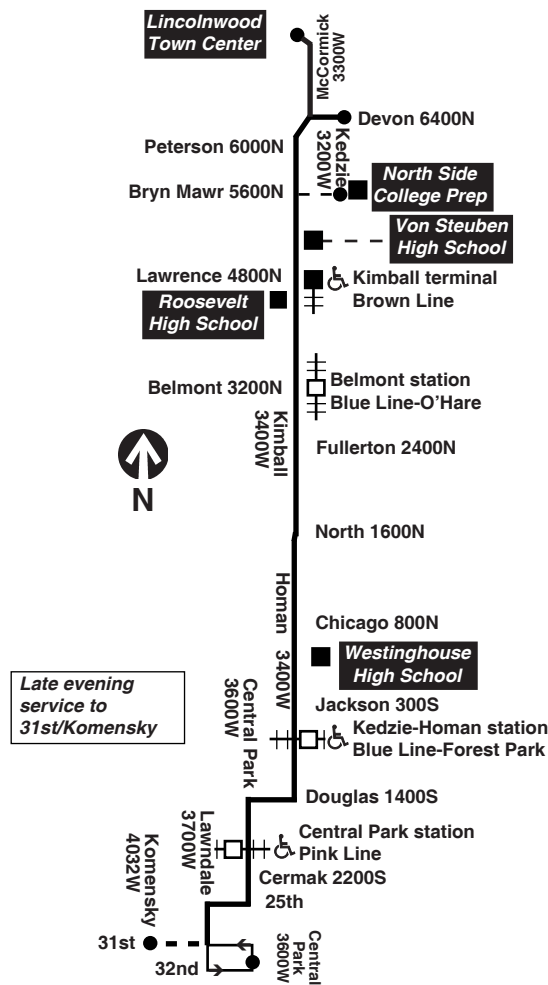

CTA Bike & Ride

Bicycle racks are available on the front exteriors of CTA buses. Bicycles can be placed on bicycle racks during normal hours of operation for each route. Racks accommodate two (2) bicycles at a time. Bicycles are also permitted on CTA trains during certain hours.

Please Stand Up &

for Seniors and People with Disabilities

Federal law requires priority seating be designated for seniors and people with disabilities.

The schedules and other information in this timetable are subject to change. CTA does not assume responsibility for errors in timetables, nor for inconvenience or damage resulting from delayed trains or buses due to weather, traffic conditions, etc.

Supplementary service may be provided over portions of this route in addition to the trips shown. Please check destination signs and announcements when boarding buses.

CTA operating costs are funded in part through the Regional Transportation Authority, by the federal and state governments, and the City of Chicago and County of Cook.

For more information call the RTA Travel Information Center in Chicago: 312-836-7000. Open 5 a.m. until 1 a.m. every day.

Para obtener mayor información, en Español, llame al Centro de Información: 312-836-7000.

Chicago Transit Authority

82

Kimball/Homan

Effective March 22, 2015

Additional service may be provided on school days, late August through June

Monday thru Friday

Northbound

Leave 31st/Central Pk	Leave Cermak/Central Pk	Homan/Jackson	Kimball/Belmont	Kimball/Lawrence Brown Line	Arrive Devon/Kedzie	Arrive Lincolnwood Town Center
----	4:04C	4:05am	4:26am	4:35am	4:45am	----
----	4:24C	4:25	4:46	4:55	5:05	----
4:30am	4:35	4:45	5:06	5:16	5:26	----
----	4:59C	5:00	5:21	5:31	5:41	----
4:57	5:02	5:12	5:35	5:47	5:58	----
----	5:21C	5:22	5:46	5:58	6:10	----
5:16	5:21	5:31	5:55	6:07	6:19	----

then every 11 to 15 minutes from 31st/Central Park to Devon/Kedzie and 10 to 17 minutes from Congress/Homan to Devon/Kedzie until

6:08	6:14	6:25	6:52	7:06	7:21	----
----	6:29SC	6:30	6:57	7:11	7:20P	----
----	6:24	6:35	7:02	7:16	7:31	----
----	6:38SC	6:39	7:06	7:20	7:28P	----
6:26	6:32	6:43	7:10	7:24	7:39	----
----	6:46SC	6:47	7:14	7:28	7:36P	----
----	6:40	6:52	7:19	7:33	7:48	----
----	6:55SC	6:56	7:23	7:37	7:46P	----
6:41	6:47	7:00	7:28	7:42	7:56	----
----	7:03SC	7:04	7:32	7:46	8:00	----
----	6:55	7:08	7:36	7:50	8:04	----
----	7:11SC	7:12	7:40	7:54	8:08	----
6:57	7:03	7:16	7:44	7:58	8:12	----
----	7:19SC	7:20	7:48	8:02	8:16	----
----	7:11	7:24	7:52	8:06	8:20	----
----	7:28SC	7:29	7:57	8:11	8:25	----
7:15	7:21	7:34	8:02	8:16	8:30	----
----	7:26	7:39	8:07	8:21	8:35	----
7:26	7:32	7:45	8:13	8:27	8:41	----
----	7:39	7:53	8:21	8:34	8:48	----
7:40	7:46	8:00	8:28	8:41	8:55	----
----	7:54	8:08	8:36	8:49	9:04am	----
7:55	8:01	8:15	8:43	8:56	9:11	----
----	8:09	8:23	8:51	9:04	9:19	----
8:11	8:17	8:31	8:59	9:11	9:26	----

then every 9 to 13 minutes to Lincolnwood Town Center until

11:42	11:48	12:00pm	12:28pm	12:41pm	----	12:57pm
----	12:08C	12:09	12:37	12:50	----	1:06
12:00pm	12:06	12:18	12:46	12:59	----	1:15
12:09	12:15	12:27	12:55	1:08	----	1:24
12:18	12:24	12:36	1:04	1:17	----	1:33
----	12:44C	12:45	1:13	1:26	----	1:42
12:36	12:42	12:54	1:22	1:35	----	1:51
12:44	12:50	1:02	1:30	1:43	----	1:59
----	1:10C	1:11	1:39	1:52	----	2:08
1:00	1:06	1:18	1:46	1:59	----	2:15
----	1:23C	1:24	1:52	2:05	----	2:21
----	1:17	1:29	1:58	2:12	2:26pm	----
1:16	1:22	1:34	2:04	2:17	2:33	----
----	1:38C	1:39	2:09	2:23	2:38	----
1:26	1:32	1:45	2:15	2:29	2:45	----
----	1:49C	1:50	2:21	2:35	2:51	----
----	1:42	1:55	2:26	2:40	2:56	----
1:42	1:48	2:01	2:32	2:46	3:02	----

then every 12 to 16 minutes from 31st/Central Park to Lincolnwood TC, 12 to 20 minutes from Congress/Homan to Lincolnwood TC until

2:54	3:00	3:14	3:47	4:03	----	4:20
----	3:20C	3:21	3:54	4:10	----	4:27
3:08	3:14	3:28	4:01	4:17	----	4:34

then every 8 to 14 minutes to Lincolnwood Town Center until

6:46	6:51	7:03	7:29	7:41	----	7:55
7:03	7:08	7:19	7:44	7:55	----	8:09

then every 18 to 20 minutes to Lincolnwood Town Center until

8:40	8:45	8:55	9:18	9:28	----	9:42
9:00K	9:06	9:16	9:38	9:48	----	9:59

then every 22 minutes from 31st/Komenski to Devon/Kedzie until

12:18K	12:24am	12:32am	12:52am	1:01am	1:12am	----
12:26K	12:32	12:40	-----	-----	-----	-----
12:46K	12:52	1:00	-----	-----	-----	-----
1:07K	1:13	1:21	-----	-----	-----	-----
1:29K	1:35	1:43	-----	-----	-----	-----