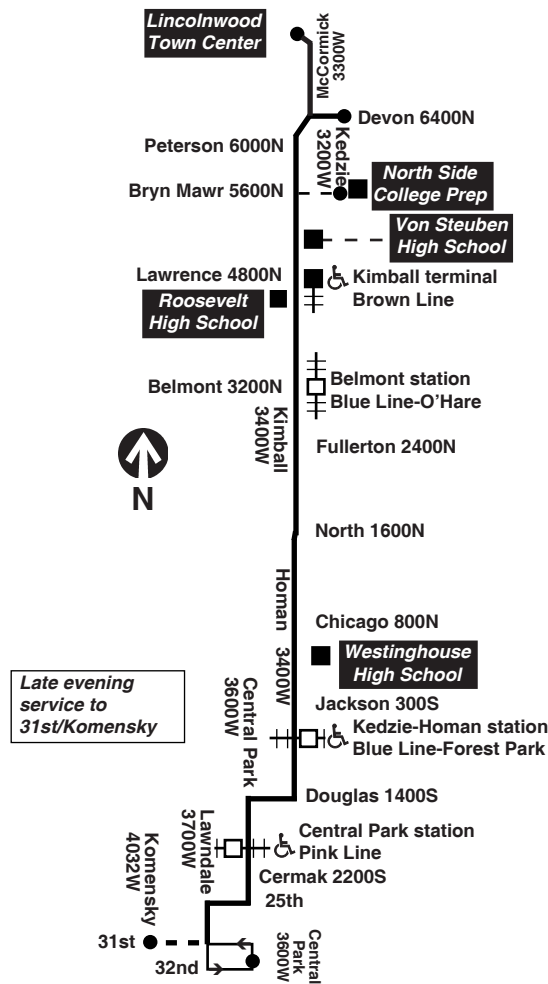

CTA Bike & Ride

Bicycle racks are available on the front exteriors of CTA buses. Bicycles can be placed on bicycle racks during normal hours of operation for each route. Racks accommodate two (2) bicycles at a time. Bicycles are also permitted on CTA trains during certain hours.

Please Stand Up &

for Seniors and People with Disabilities

Federal law requires priority seating be designated for seniors and people with disabilities.

The schedules and other information in this timetable are subject to change. CTA does not assume responsibility for errors in timetables, nor for inconvenience or damage resulting from delayed trains or buses due to weather, traffic conditions, etc.

Supplementary service may be provided over portions of this route in addition to the trips shown. Please check destination signs and announcements when boarding buses.

CTA operating costs are funded in part through the Regional Transportation Authority, by the federal and state governments, and the City of Chicago and County of Cook.

For more information call the RTA Travel Information Center in Chicago: 312-836-7000. Open 5 a.m. until 1 a.m. every day.

Para obtener mayor información, en Español, llame al Centro de Información: 312-836-7000.

Chicago Transit Authority

82

Kimball/Homan

Effective September 4, 2016

Additional service may be provided on school days, September through June

Monday thru Friday

Northbound

Leave 31st/Central Pk	Leave Cermak/Central Pk	Homan/Jackson	Kimball/Fullerton	Kimball/Lawrence Brown Line	Arrive Devon/Kedzie	Arrive Lincolnwood Town Center
----	4:04C	4:05am	4:21am	4:35am	4:45am	----
----	4:24C	4:25	4:41	4:55	5:05	----
4:30am	4:35	4:45	5:01	5:16	5:26	----
----	4:59C	5:00	5:16	5:31	5:41	----
4:57	5:02	5:12	5:29	5:47	5:58	----
----	5:21C	5:22	5:39	5:58	6:10	----
5:15	5:20	5:30	5:47	6:06	6:18	----
----	5:36C	5:37	5:55	6:14	6:27	----
5:28	5:34	5:44	6:02	6:22	6:35	----
----	5:49C	5:50	6:08	6:28	6:42	----
5:39	5:45	5:55	6:13	6:33	6:47	----
----	6:00C	6:01	6:19	6:39	6:53	----
----	5:56	6:06	6:25	6:46	7:00	----
----	6:10C	6:11	6:30	6:51	7:05	----
5:59	6:05	6:16	6:35	6:57	7:12	----
----	6:20S	6:21	6:40	7:02	7:10P	----
----	6:14	6:25	6:44	7:06	7:21	----
----	6:28S	6:29	6:48	7:10	7:18P	----
6:16	6:22	6:33	6:52	7:14	7:29	----
----	6:36S	6:37	6:56	7:18	7:26P	----
----	6:30	6:41	7:00	7:22	7:37	----
----	6:44S	6:45	7:04	7:26	7:34P	----
6:32	6:38	6:49	7:08	7:30	7:45	----
----	6:47	7:00	7:20	7:42	7:56	----
6:50	6:56	7:09	7:29	7:51	8:05	----
----	7:06	7:19	7:39	8:01	8:15	----
7:10	7:16	7:29	7:49	8:11	8:25	----
----	7:21	7:34	7:54	8:16	8:30	----
7:21	7:27	7:40	8:00	8:22	8:36	----
----	7:34	7:47	8:07	8:29	8:43	----
7:35	7:41	7:55	8:15	8:36	8:50	----
----	7:48	8:02	8:22	8:43	8:57	----
7:50	7:56	8:10	8:30	8:51	----	9:06am

then every 7 to 13 minutes to Lincolnwood Town Center until

11:51	11:57	12:09pm	12:30pm	12:50pm	----	1:06pm
----	12:17pm	12:18	12:39	12:59	----	1:15
12:09pm	12:15	12:27	12:48	1:08	----	1:24

then every 8 to 10 minutes from 31st/Central Park to Lincolnwood TC and 7 to 9 minutes from Homan/Jackson to Lincolnwood TC until

1:00	1:06	1:18	1:39	1:59	----	2:15
----	1:23	1:24	1:45	2:05	----	2:21
----	1:17	1:29	1:51	2:12	2:26pm	----
1:16	1:22	1:34	1:56	2:17	----	2:33
----	1:38	1:39	2:01	2:23	2:38	----
1:26	1:32	1:45	2:07	2:29	----	2:45
----	1:49	1:50	2:12	2:35	2:51	----
----	1:42	1:55	2:17	2:40	----	2:56
1:42	1:48	2:01	2:23	2:46	----	3:02

then every 6 to 12 minutes from 31st/Central Park to Lincolnwood TC and 6 to 7 minutes from Homan/Jackson to Lincolnwood TC until

2:54	3:00	3:14	3:37	4:03	----	4:20
----	3:20	3:21	3:44	4:10	----	4:27
3:08	3:14	3:28	3:51	4:17	----	4:34

then every 8 to 9 minutes to Lincolnwood Town Center until

4:51	4:57	5:10	5:33	5:57	----	6:14
5:00	5:06	5:19	5:42	6:05	----	6:22
5:10	5:16	5:29	5:52	6:15	----	6:32

then every 10 to 20 minutes to Lincolnwood Town Center until

8:40	8:45	8:55	9:13	9:28	----	9:42
9:00K	9:06	9:16	9:34	9:48	9:59	----
9:22K	9:28	9:38	9:56	10:10	10:21	----

then every 22 minutes from 31st/Komenski to Devon/Kedzie until

12:18K	12:24am	12:32am	12:47am	1:01am	1:12am	----
12:26K	12:32	12:40	----	----	----	----
12:46K	12:52	1:00	----	----	----	----
1:07K	1:13	1:21	----	----	----	----
1:29K	1:35	1:43	----	----	----	----

P - trip ends at Peterson/Kimball at time shown
S - trip operates on school days only

82 Kimball/Homan

Southbound