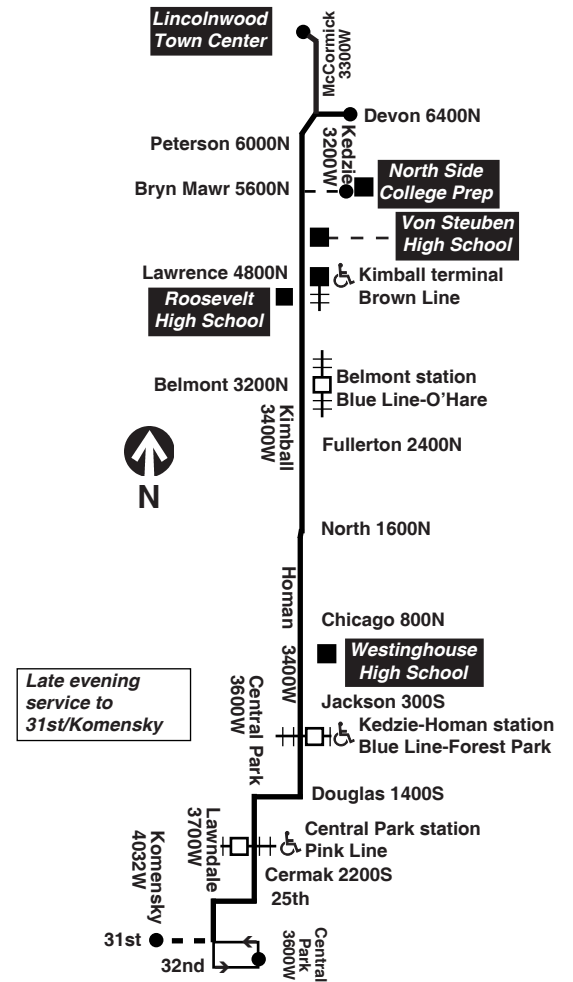

CTA Bike & Ride

Bicycle racks are available on the front exteriors of CTA buses. Bicycles can be placed on bicycle racks during normal hours of operation for each route. Racks accommodate two (2) bicycles at a time. Bicycles are also permitted on CTA trains during certain hours.

Please Stand Up &

for Seniors and People with Disabilities

Federal law requires priority seating be designated for seniors and people with disabilities.

The schedules and other information in this timetable are subject to change. CTA does not assume responsibility for errors in timetables, nor for inconvenience or damage resulting from delayed trains or buses due to weather, traffic conditions, etc.

Supplementary service may be provided over portions of this route in addition to the trips shown. Please check destination signs and announcements when boarding buses.

CTA operating costs are funded in part through the Regional Transportation Authority, by the federal and state governments, and the City of Chicago and County of Cook.

For more information call the RTA Travel Information Center in Chicago: 312-836-7000. Open 6am until 7pm, Monday thru Saturday.

Para obtener mayor información, en Español, llame al Centro de Información: 312-836-7000.

Chicago Transit Authority

82

Kimball/Homan

Effective June 16, 2019

Additional service may be provided on school days, September through June

Monday thru Friday

Northbound

Leave Central Pk	Leave Central Pk/Cermak	Homan/Jackson	Kimball/Fullerton	Lawrence Brown Line	Kimball/Devon/Kedzie	Arrive Lincolnwood Town Center
4:04C	4:05am	4:25	4:41	4:55	5:05	---
4:30am	4:35	4:45	5:01	5:16	5:26	---
4:57	4:59C	5:00	5:16	5:31	5:41	---
5:15	5:20	5:12	5:29	5:47	5:58	---
5:28	5:21C	5:22	5:39	5:58	6:10	---
5:36C	5:34	5:37	5:55	6:14	6:27	---
5:49C	5:46	5:49C	6:02	6:22	6:35	---
6:01C	5:57	6:08	6:26	6:47	7:02	---
6:13C	6:09	6:12	6:33	6:55	7:10	---
6:23	6:29	6:40	6:59	7:21	7:36	---
6:37	6:43	6:55	7:14	7:36	7:51	---

then every 7 to 8 minutes to Devon/Kedzie until
7:44 7:50 8:04 8:24 8:45 8:59
7:52 7:58 8:12 8:32 8:53 9:08am
8:02 8:08 8:22 8:42 9:03

then every 10 to 13 minutes to Lincolnwood Town Center until

11:33	11:39	11:51	12:12pm	12:32pm	12:48pm
11:51	11:57	12:09	12:30	12:50	1:06
12:00pm	12:06pm	12:18	12:39	12:59	1:15
12:09	12:15	12:27	12:48	1:08	1:24
12:18	12:24	12:36	12:57	1:17	1:33
12:36	12:42	12:54	1:15	1:35	1:51
12:44	12:50	1:02	1:23	1:43	1:59
1:00	1:10C	1:11	1:32	1:52	2:08
1:16	1:06	1:18	1:39	1:59	2:15
1:26	1:23C	1:24	1:45	2:05	2:21
1:42	1:17	1:29	1:51	2:12	2:26
1:54	1:22	1:34	1:56	2:17	2:33
2:06	1:38C	1:39	2:01	2:23	2:38
2:18	1:32	1:45	2:07	2:29	2:45
2:30	1:49C	1:50	2:12	2:35	2:51
2:36	1:42	1:55	2:17	2:40	2:56
2:48	1:48	2:01	2:23	2:46	3:02
2:54	2:06C	2:07	2:29	2:52	3:08
3:08	2:12	2:25	2:47	3:10	3:26
3:20	2:30C	2:31	2:53	3:16	3:32
3:34	2:24	2:37	3:00	3:24	3:40
3:48	2:42C	2:43	3:06	3:30	3:46
4:02	2:30	2:36	3:12	3:36	3:53
4:16	2:36	2:42	3:18	3:42	3:59
4:30	3:00C	3:01	3:24	3:49	4:06
4:44	2:48	2:54	3:31	3:56	4:13
4:58	2:54	3:00	3:37	4:03	4:20
5:12	3:20C	3:21	3:44	4:10	4:27
5:26	3:08	3:14	3:51	4:17	4:34

then every 8 to 20 minutes to Lincolnwood Town Center until
8:40 8:45 8:55 9:13 9:28 9:42
9:00K 9:06 9:16 9:34 9:48 9:59
9:22K 9:28 9:38 9:56 10:10 10:21

then every 22 minutes from 31st/Komensky to Devon/Kedzie until

11:34K	11:40	11:48	12:03am	12:17am	12:28am
11:56K	12:02am	12:10am	12:25	12:39	12:50
12:18K	12:24	12:32	12:47	1:01	1:12
12:26K	12:32	12:40	---	---	---
12:46K	12:52	1:00	---	---	---
1:07K	1:13	1:21	---	---	---
1:29K	1:35	1:43	---	---	---

K - trip begins/ends at 31st/Komensky at time shown

82 Kimball/Homan

Southbound