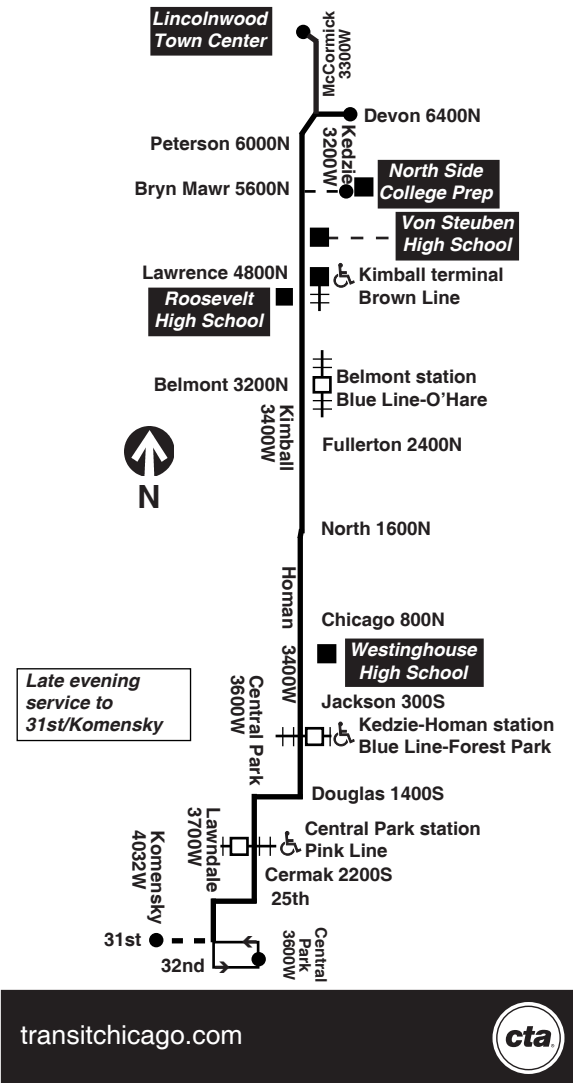

CTA Bike & Ride

Bicycle racks are available on the front exteriors of CTA buses. Bicycles can be placed on bicycle racks during normal hours of operation for each route. Racks accommodate two (2) bicycles at a time. Bicycles are also permitted on CTA trains during certain hours.

Please Stand Up &

for Seniors and People with Disabilities

Federal law requires priority seating be designated for seniors and people with disabilities.

The schedules and other information in this timetable are subject to change. CTA does not assume responsibility for errors in timetables, nor for inconvenience or damage resulting from delayed trains or buses due to weather, traffic conditions, etc.

Supplementary service may be provided over portions of this route in addition to the trips shown. Please check destination signs and announcements when boarding buses.

CTA operating costs are funded in part through the Regional Transportation Authority, by the federal and state governments, and the City of Chicago and County of Cook.

For more information call the RTA Travel Information Center in Chicago: 312-836-7000. Open 6am until 7pm, Monday thru Saturday.

Para obtener mayor información, en Español, llame al Centro de Información: 312-836-7000.

Chicago Transit Authority

82

Kimball/Homan

Effective December 20, 2020

Additional service may be provided on school days, September through June

Monday thru Friday

Northbound

Leave 31st/Central Pk	Leave Central Pk/Cermak	Homan/Jackson	Kimball/Fullerton	Lawrence Brown Line	Kimball/Devon/Kedzie	Arrive Lincolnwood Town Center
4:04C	4:05am	4:21am	4:35am	4:45am	---	---
4:24C	4:25	4:41	4:55	5:05	---	---
4:30am	4:35	4:45	5:01	5:16	5:26	---
4:59C	5:00	5:16	5:31	5:41	---	---
4:57	5:02	5:12	5:29	5:47	5:58	---
5:21C	5:22	5:39	5:58	6:10	---	---
5:15	5:20	5:30	5:47	6:06	6:18	---
5:36C	5:37	5:55	6:14	6:27	---	---
5:28	5:34	5:44	6:02	6:22	6:35	---
5:48C	5:49	6:07	6:27	6:41	---	---
5:44	5:54	6:12	6:32	6:46	---	---
5:58C	5:59	6:17	6:37	6:51	---	---
5:47	5:53	6:03	6:21	6:41	6:55	---
6:06C	6:07	6:26	6:47	7:01	---	---
6:01	6:11	6:30	6:51	7:05	---	---
6:03	6:09	6:20	6:39	7:01	7:16	---
6:17	6:28	6:47	7:09	7:24	---	---
6:18	6:24	6:35	6:54	7:16	7:31	---
6:33	6:44	7:03	7:25	7:40	---	---
6:37	6:43	6:55	7:15	7:37	7:51	---
then every 6 to 8 minutes to Devon/Kedzie until						
7:42	7:48	8:02	8:22	8:43	8:57	---
7:52	7:58	8:12	8:32	8:53	---	9:08am
8:02	8:08	8:22	8:42	9:03	---	9:18
then every 10 to 13 minutes to Lincolnwood Town Center until						
11:33	11:39	11:51	12:12pm	12:32pm	---	12:48pm
11:51	11:57	12:09	12:30	12:50	---	1:06
12:00pm	12:06pm	12:18	12:39	12:59	---	1:15
12:09	12:15	12:27	12:48	1:08	---	1:24
12:18	12:24	12:36	12:57	1:17	---	1:33
12:36	12:42	12:54	1:15	1:35	---	1:42
12:44	12:50	1:02	1:23	1:43	---	1:59
1:00	1:10C	1:11	1:32	1:52	---	2:08
1:06	1:18	1:39	1:59	---	---	2:15
1:23C	1:24	1:45	2:05	---	---	2:21
1:17	1:29	1:51	2:12	2:26pm	---	---
1:22	1:34	1:56	2:17	---	---	2:33
1:38C	1:39	2:01	2:23	2:38	---	---
1:26	1:32	1:45	2:07	2:29	---	2:45
1:49C	1:50	2:12	2:35	2:51	---	---
1:42	1:42	1:55	2:17	2:40	---	2:56
1:48	1:48	2:01	2:23	2:46	---	3:02
then every 6 to 12 minutes from 31st/Central Pk to Lincolnwood TC and 6 to 7 minutes from Homan/Congress to Lincolnwood TC until						
2:54	3:00	3:14	3:37	4:03	---	4:20
---	3:20C	3:21	3:44	4:10	---	4:27
3:08	3:14	3:28	3:51	4:17	---	4:34
then every 8 to 14 minutes to Lincolnwood Town Center until						
6:30	6:36	6:48	7:09	7:28	---	7:42
6:46	6:51	7:03	7:23	7:41	---	7:55
7:03	7:08	7:19	7:38	7:55	---	8:09
then every 18 to 20 minutes to Lincolnwood Town Center until						
8:40	8:45	8:55	9:13	9:28	---	9:42
9:00K	9:06	9:16	9:34	9:48	9:59	---
9:22K	9:28	9:38	9:56	10:10	10:21	---
9:44K	9:50	10:00	10:17	10:30	10:41	---
10:06K	10:12	10:22	10:38	10:51	11:01	---
10:28K	10:34	10:44	11:00	11:13	11:23	---
10:50K	10:56	11:05	11:20	11:34	11:44	---
11:12K	11:18	11:26	11:41	11:55	12:06am	---
11:34K	11:40	11:48	12:03am	12:17am	12:28	---
11:56K	12:02am	12:10am	12:25	12:39	12:50	---
12:18K	12:24	12:32	12:47	1:01	1:12	---
12:26K	12:32	12:40	---	---	---	---
12:46K	12:52	1:00	---	---	---	---
1:07K	1:13	1:21	---	---	---	---
1:29K	1:35	1:43	---	---	---	---

K - trip begins/ends at 31st/Komensky at time shown

82 Kimball/Homan

Southbound