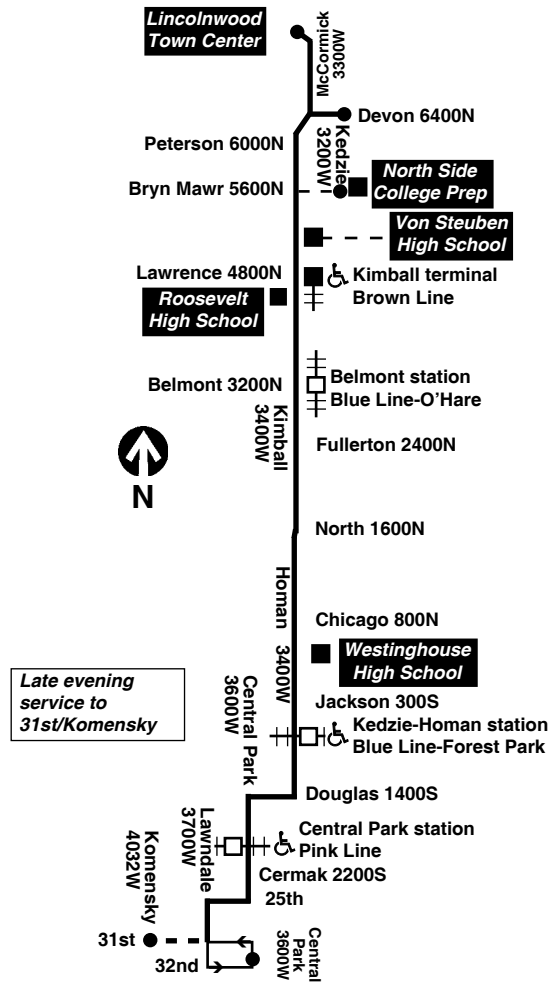

CTA Bike & Ride

Bicycle racks are available on the front exteriors of CTA buses. Bicycles can be placed on bicycle racks during normal hours of operation for each route. Racks accommodate two (2) bicycles at a time. Bicycles are also permitted on CTA trains during certain hours.

Please Stand Up &

for Seniors and People with Disabilities

Federal law requires priority seating be designated for seniors and people with disabilities.

The schedules and other information in this timetable are subject to change. CTA does not assume responsibility for errors in timetables, nor for inconvenience or damage resulting from delayed trains or buses due to weather, traffic conditions, etc.

Supplementary service may be provided over portions of this route in addition to the trips shown. Please check destination signs and announcements when boarding buses.

CTA operating costs are funded in part through the Regional Transportation Authority, by the federal and state governments, and the City of Chicago and County of Cook.

For more information call the RTA Travel Information Center in Chicago: 312-836-7000. Open 6am until 7pm, Monday thru Saturday.

Para obtener mayor información, en Español, llame al Centro de Información: 312-836-7000.

Chicago Transit Authority

82

Kimball/Homan

Effective March 28, 2021

Additional service may be provided on school days, September through June

Monday thru Friday

Northbound

Leave Central Pk	Leave Central Pk/Cermak	Homan/Jackson	Kimball/Fullerton	Lawrence Brown Line	Kimball/Devon/Kedzie	Arrive Lincolnwood Town Center
4:04C	4:05am	4:25	4:41	4:55	5:05	---
4:30am	4:35	4:45	5:01	5:16	5:26	---
4:57	4:59C	5:00	5:16	5:31	5:41	---
5:15	5:21C	5:22	5:39	5:58	6:10	---
5:28	5:30	5:37	5:55	6:14	6:27	---
5:47	5:48C	5:49	6:07	6:27	6:41	---
6:03	5:44	5:54	6:12	6:32	6:46	---
6:18	5:58C	5:59	6:17	6:37	6:51	---
6:37	5:53	6:03	6:21	6:41	6:55	---
6:52	6:06C	6:07	6:26	6:47	7:01	---
7:07	6:01	6:11	6:30	6:51	7:05	---
7:22	6:09	6:20	6:39	7:01	7:16	---
7:37	6:17	6:28	6:47	7:09	7:24	---
7:52	6:24	6:35	6:54	7:16	7:31	---
8:07	6:33	6:44	7:03	7:25	7:40	---
8:22	6:43	6:55	7:15	7:37	7:51	---

then every 6 to 8 minutes to Devon/Kedzie until
7:42 7:48 8:02 8:22 8:43 8:57
7:52 7:58 8:12 8:32 8:53 9:08
8:02 8:08 8:22 8:42 9:03 9:18

then every 9 to 13 minutes to Lincolnwood Town Center until

11:55	12:01pm	12:13pm	12:34pm	12:54pm	1:10pm
---	12:20C	12:21	12:42	1:02	1:18
12:11pm	12:17	12:29	12:50	1:10	1:26
12:19	12:25	12:37	12:58	1:18	1:34
12:26	12:32	12:44	1:05	1:25	1:41
---	12:51C	12:52	1:13	1:33	1:49
12:41	12:47	12:59	1:20	1:40	1:56
12:48	12:54	1:06	1:27	1:47	2:03
1:00	1:11C	1:12	1:33	1:53	2:09
---	1:06	1:18	1:39	1:59	2:15
---	1:23C	1:24	1:45	2:05	2:21
---	1:17	1:29	1:51	2:12	2:26pm
---	1:33C	1:34	1:56	2:17	2:33
---	1:27	1:39	2:01	2:23	2:38
1:26	1:32	1:45	2:07	2:29	2:45
---	1:49C	1:50	2:12	2:35	2:51
1:36	1:42	1:55	2:17	2:40	2:56
---	2:00C	2:01	2:23	2:46	3:02

then every 6 to 12 minutes from 31st/Central Pk to Lincolnwood TC and 6 to 7 minutes from Homan/Congress to Lincolnwood TC until

2:42	2:48	3:01	3:24	3:49	4:06
---	3:07C	3:08	3:31	3:56	4:13
2:55	3:01	3:15	3:38	4:04	4:21

then every 7 to 9 minutes to Lincolnwood Town Center until

5:30	5:36	5:49	6:12	6:35	6:52
5:40	5:46	5:59	6:21	6:43	6:59
5:52	5:58	6:10	6:32	6:52	7:09

then every 12 to 20 minutes to Lincolnwood Town Center until

8:40	8:45	8:55	9:13	9:28	9:42
9:00K	9:06	9:16	9:34	9:48	9:59
9:22K	9:28	9:38	9:56	10:10	10:21
9:44K	9:50	10:00	10:17	10:30	10:41
10:06K	10:12	10:22	10:38	10:51	11:01
10:28K	10:34	10:44	11:00	11:13	11:23
10:50K	10:56	11:05	11:20	11:34	11:44
11:12K	11:18	11:26	11:41	11:55	12:06am
11:34K	11:40	11:48	12:03am	12:17am	12:28
11:56K	12:02am	12:10am	12:25	12:39	12:50
12:18K	12:24	12:32	12:47	1:01	1:12
12:26K	12:32	12:40	---	---	---
12:46K	12:52	1:00	---	---	---
1:07K	1:13	1:21	---	---	---
1:29K	1:35	1:43	---	---	---

K - trip begins/ends at 31st/Komensky at time shown

82 Kimball/Homan

Southbound