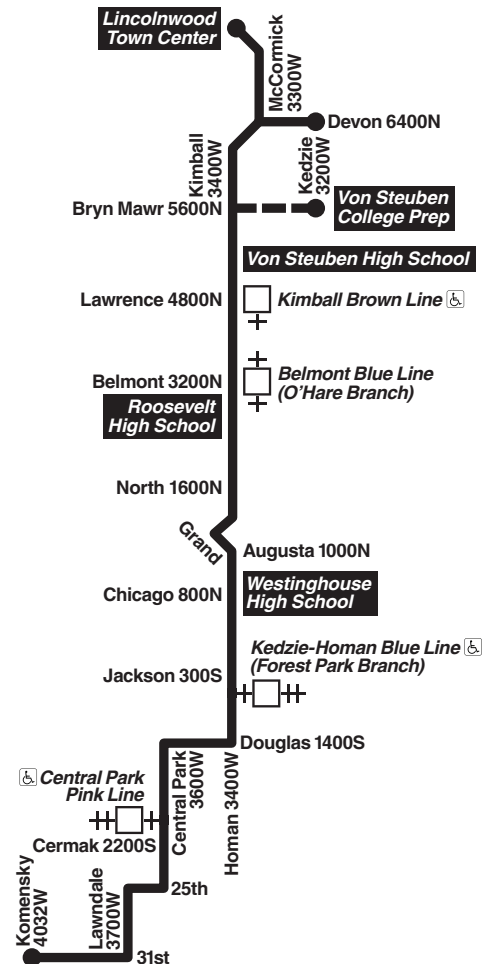

Federal law requires priority seating be designated for seniors and people with disabilities. **Please stand up** and yield these seats when needed for qualifying riders or when asked.

Schedules and other info in this timetable are subject to change. CTA does not assume responsibility for errors in timetables nor for inconvenience or damage resulting from delays.

Pay close attention to destination signs and announcements when boarding: added service may sometimes be provided over portions of this or any bus route and some trips can end before the furthest terminal on a line depending on service needs or time of day.

Bicycle racks are installed on the front of all CTA buses and are allowed on CTA trains during certain hours. See our [Bike & Ride brochure](#) or webpage for help on how to use racks and more.

Know before you go: Get alerts from us by text or e-mail about planned service changes every week or instant alerts for unplanned reroutes and disruptions. Sign up for CTA Updates today at transitchicago.com/updates.

For more travel information, use the Ventra app or call the RTA Travel Information Center at 312-836-7000. *Para obtener mayor información, en Español, llame al Centro de Información a 312-836-7000.*

Chicago Transit Authority

82 Kimball/Homan

Effective Mar. 29, 2026

Frequent route
10 min or better, all day

All CTA buses are accessible

transitchicago.com/bus/82

Monday thru Friday

#82 Kimball/Homan

Northbound

LV 31st/ Komensky	Central Park/ Cermak	Homan/ Jackson	Kimball/ North	Kimball/ Lawrence Brown Ln	AR Devon/ Kedzie	AR Lincoln- wood Town Ctr
----	4:01R	4:05a	4:16a	4:35a	4:45a	----
----	4:09R	4:13	4:24	4:43	4:53	----
----	4:16R	4:20	4:31	4:50	5:00	----
----	4:24R	4:28	4:39	4:58	5:08	----
----	4:31R	4:35	4:46	5:06	5:16	----
4:28a	4:33	4:43	4:54	5:13	5:23	----
4:35	4:40	4:50	5:01	5:21	5:31	----

then every 6 to 8 minutes to Devon/Kedzie until

5:59	6:04	6:15	6:28	6:56	7:11	----
----	6:12RS	6:16	6:29	6:57	7:12	----
6:07	6:13	6:24	6:37	7:05	7:20	----
----	6:22RS	6:26	6:39	7:07	7:22	----
6:16	6:21	6:32	6:45	7:13	7:28	----
----	6:31RS	6:36	6:49	7:17	7:32	----
6:24	6:30	6:41	6:54	7:22	7:37	----
----	6:40RS	6:45	6:59	7:27	7:41	----
6:32	6:38	6:49	7:02	7:30	7:45	----
----	6:50RS	6:55	7:09	7:37	7:51	----
6:39	6:45	6:57	7:10	7:38	7:53	----
6:46	6:52	7:05	7:19	7:47	8:01	----
----	7:01RS	7:06	7:20	7:48	8:02	----
6:55	7:01	7:14	7:28	7:56	8:10	----
7:02	7:08	7:21	7:35	8:03	8:17	----
7:09	7:15	7:28	7:42	8:10	8:24	----
7:16	7:22	7:35	7:49	8:17	8:31	----
7:24	7:30	7:43	7:57	8:25	8:39	----
7:32	7:38	7:52	8:06	8:33	8:47	----
7:41	7:47	8:01	8:15	8:42	----	8:57a

then every 9 to 10 minutes to Lincolnwood Town Center until

12:10p	12:16p	12:28p	12:43p	1:09p	----	1:25p
12:18	12:24	12:36	12:51	1:17	----	1:33
12:26	12:32	12:44	12:59	1:25	----	1:41
12:34	12:40	12:52	1:07	1:33	----	1:49

then every 5 to 8 minutes to Lincolnwood Town Center until

3:55	4:02	4:16	4:32	5:05	----	5:22
4:04	4:11	4:25	4:41	5:14	----	5:31
4:12	4:20	4:34	4:50	5:23	----	5:40
4:21	4:29	4:43	4:59	5:32	----	5:49
4:31	4:39	4:53	5:09	5:42	----	5:59
4:41	4:49	5:02	5:18	5:50	----	6:07
4:51	4:59	5:12	5:28	5:59	----	6:16
5:01	5:09	5:22	5:38	6:08	----	6:25
5:11	5:19	5:32	5:48	6:18	----	6:35
5:20	5:28	5:41	5:57	6:27	----	6:44
5:28	5:36	5:49	6:05	6:35	----	6:52

then every 9 to 10 minutes to Lincolnwood Town Center until

8:27	8:32	8:42	8:55	9:16	----	9:30
8:37	8:42	8:52	9:05	9:26	9:37p	----
8:46	8:51	9:01	9:14	9:34	9:45	----
8:56	9:02	9:12	9:25	9:44	9:55	----
9:06	9:12	9:22	9:35	9:54	10:05	----
9:22	9:28	9:38	9:51	10:10	10:21	----
9:40	9:46	9:56	10:08	10:26	10:37	----
9:57	10:03	10:13	10:24	10:42	10:52	----
10:14	10:20	10:30	10:41	10:59	11:09	----
10:31	10:37	10:47	10:58	11:16	11:26	----
10:50	10:56	11:05	11:16	11:34	11:44	----
11:10	11:16	11:24	11:35	11:53	12:04a	----
11:33	11:39	11:47	11:58	12:16a	12:27	----
11:55	12:01a	12:09a	12:20a	12:38	12:49	----
12:18a	12:24	12:32	12:43	1:01	1:12	----
1:06	1:12	1:20	----	----	----	----
1:28	1:34	1:42	----	----	----	----

R - trip begins/ends at Homan/Roosevelt at time shown
S - trip operates on school days only

Southbound