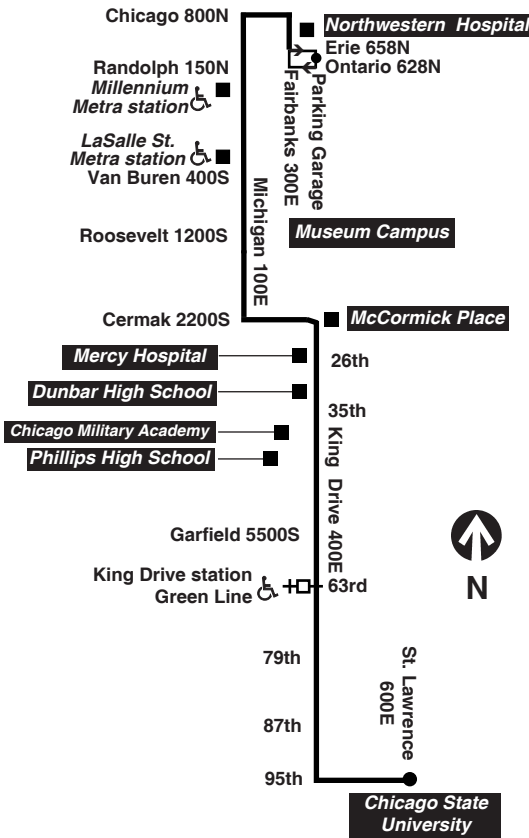

For more information call the RTA Travel Information Center in Chicago: 312-836-7000. Open 5 a.m. until 1 a.m. every day.

Para obtener mayor información, en Español, llame al Centro de Información: 312-836-7000.

transitchicago.com

Chicago Transit Authority

King Drive

Effective December 20, 2015
Additional service may be provided on school days, September through June

transitchicago.com

Monday thru Friday

Northbound

Leave 95th/St. Lawrence	79th/ King Drive	Green Line 63rd/ King Drive	35th/ King Drive	Cermak/ Michigan	Michigan/ Wacker	Arrive Erie/ Fairbanks
4:25am	4:34am	4:44am	4:58am	5:07am	5:23am	5:31am
4:43	4:52	5:02	5:16	5:25	5:41	5:49
4:58	5:07	5:17	5:31	5:40	5:56	6:04
5:11	5:20	5:30	5:45	5:54	6:11	6:19
5:23	5:32	5:43	5:59	6:09	6:27	6:36
5:35	5:44	5:55	6:12	6:22	6:41	6:50
5:47	5:56	6:07	6:24	6:34	6:53	7:02
5:57	6:06	6:17	6:34	6:44	7:03	7:12
6:07	6:16	6:27	6:44	6:54	7:13	7:22
6:15	6:24	6:35	6:52	7:02	7:21	7:30
6:22	6:31	6:42	6:59	7:09	7:28	7:37
6:28	6:37	6:48	7:05	7:15	7:34	7:43
6:33	6:43	6:54	7:11	7:22	7:41	7:50
6:39	6:48	6:59	7:17	7:27	7:47	7:57

then every 3 to 5 minutes to Erie/Fairbanks until

8:09	8:19	8:31	8:50	9:01	9:22	9:33
8:15	8:25	8:37	8:56	9:07	9:28	9:39
8:21	8:31	8:43	9:02	9:13	9:34	9:45
8:28	8:38	8:50	9:09	9:20	9:41	9:52
8:36	8:46	8:58	9:17	9:28	9:49	10:00
8:44	8:54	9:06	9:25	9:36	9:57	10:08
8:53	9:02	9:14	9:33	9:43	10:03	10:14
9:02	9:11	9:23	9:42	9:52	10:12	10:23
9:11	9:20	9:32	9:51	10:01	10:21	10:32
9:20	9:29	9:41	10:00	10:10	10:30	10:41
9:29	9:38	9:50	10:09	10:19	10:39	10:50