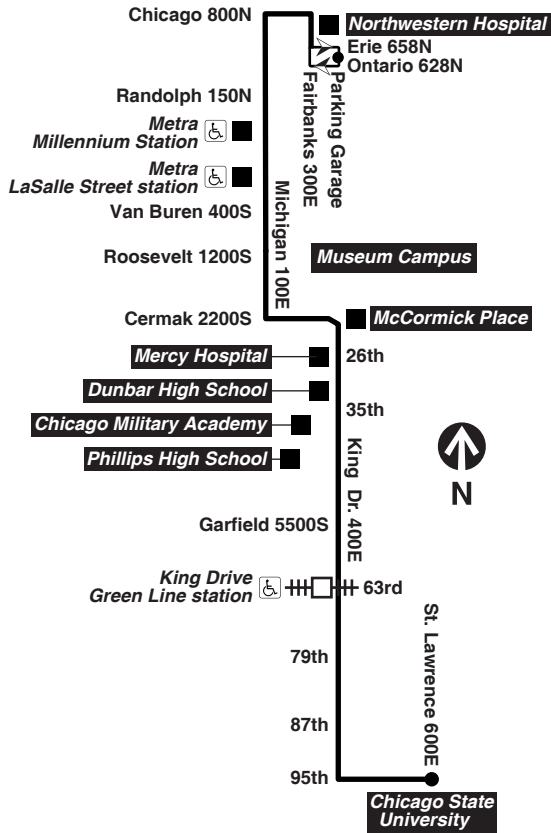

Please Stand Up & for Seniors and People with Disabilities
Federal law requires priority seating be designated for seniors and people with disabilities.

The schedules and other information in this timetable are subject to change. CTA does not assume responsibility for errors in timetables, nor for inconvenience or damage resulting from delayed trains or buses due to weather, traffic conditions, etc.

Supplementary service may be provided over portions of this route in addition to the trips shown. Please check destination signs and announcements when boarding buses.

CTA operating costs are funded in part through the Regional Transportation Authority, by the federal and state governments, and the City of Chicago and County of Cook.

For more information call the RTA Travel Information Center in Chicago: 312-836-7000. Open 6am until 7pm, Monday thru Saturday.

Para obtener mayor información, en Español, llame al Centro de Información: 312-836-7000.

Chicago Transit Authority

King Drive
Effective June 12, 2022

Monday thru Friday

Northbound

Leave 95th/St. Lawrence	King Dr./ 79th	King Dr./ 63rd Green Line	King Dr./ 35th	Cermak/ Michigan	Michigan/ Wacker	Arrive Erie/ Fairbanks
4:25am	4:34am	4:44am	4:58am	5:07am	5:23am	5:31am
4:43	4:52	5:02	5:16	5:25	5:41	5:49
4:58	5:07	5:17	5:31	5:40	5:56	6:04
5:11	5:20	5:30	5:45	5:54	6:11	6:19
5:23	5:32	5:43	5:59	6:09	6:27	6:36
5:35	5:44	5:55	6:12	6:22	6:41	6:50
5:47	5:56	6:07	6:24	6:34	6:53	7:02
5:57	6:06	6:17	6:34	6:44	7:03	7:12
6:07	6:16	6:27	6:44	6:54	7:13	7:22
6:15	6:25	6:35	6:52	7:03	7:21	7:31
6:22	6:32	6:42	6:59	7:10	7:28	7:38
6:29	6:39	6:49	7:06	7:17	7:35	7:45
6:36	6:46	6:57	7:14	7:25	7:44	7:53
6:43	6:53	7:04	7:21	7:32	7:52	8:02
6:49	6:59	7:11	7:29	7:40	8:01	8:11
6:55	7:05	7:17	7:36	7:47	8:08	8:19
7:00	7:10	7:22	7:41	7:52	8:14	8:25
7:06	7:16	7:28	7:47	7:58	8:19	8:30
7:11	7:21	7:33	7:52	8:03	8:25	8:36

then every 4 to 7 minutes to Erie/Fairbanks until

8:29	8:39	8:51	9:10	9:21	9:42	9:53
8:37	8:47	8:59	9:18	9:29	9:50	10:01
8:46	8:55	9:07	9:26	9:36	9:57	10:07
8:55	9:04	9:16	9:35	9:45	10:05	10:16
9:04	9:13	9:25	9:44	9:54	10:14	10:25
9:13	9:22	9:34	9:53	10:03	10:23	10:34
9:22	9:31	9:43	10:02	10:12	10:32	10:43
9:31	9:40	9:52	10:11	10:21	10:41	10:52
9:40	9:50	10:02	10:20	10:31	10:51	11:01
9:50	9:59	10:11	10:30	10:40	11:00	11:11
9:59	10:09	10:21	10:39	10:50	11:10	11:20
10:09	10:18	10:30	10:49	10:59	11:19	11:30

then every 10 to 11 minutes to Erie/Fairbanks until

3:51pm	4:01pm	4:15pm	4:35pm	4:46pm	5:09pm	5:23pm
4:00	4:10	4:24	4:44	4:55	5:18	5:32
4:09	4:19	4:33	4:53	5:04	5:27	5:41
4:18	4:28	4:42	5:02	5:13	5:36	5:50
4:26	4:36	4:50	5:10	5:21	5:44	5:58
4:34	4:44	4:58	5:18	5:29	5:52	6:06
4:42	4:52	5:06	5:26	5:37	6:00	6:14
4:50	5:00	5:14	5:34	5:45	6:08	6:22
4:58	5:09	5:22	5:43	5:54	6:16	6:30
5:07	5:17	5:31	5:51	6:02	6:25	6:39
5:16	5:27	5:40	6:01	6:12	6:34	6:48
5:26	5:37	5:50	6:11	6:22	6:44	6:58
5:38	5:48	6:01	6:21	6:31	6:53	7:06
5:51	6:01	6:14	6:33	6:43	7:03	7:15
6:03	6:13	6:25	6:43	6:53	7:12	7:22
6:16	6:25	6:38	6:56	7:05	7:24	7:35
6:28	6:38	6:50	7:08	7:18	7:37	7:47
6:41	6:50	7:03	7:21	7:30	7:49	8:00
6:53	7:03	7:15	7:33	7:43	8:02	8:12
7:06	7:15	7:28	7:46	7:55	8:14	8:25
7:20	7:29	7:42	8:00	8:09	8:28	8:39
7:35	7:44	7:57	8:15	8:24	8:43	8:54
7:50	7:59	8:11	8:28	8:37	8:54	9:04
8:05	8:14	8:25	8:42	8:50	9:07	9:16
8:20	8:29	8:40	8:57	9:05	9:22	9:31
8:36	8:45	8:56	9:13	9:21	9:38	9:47
8:52	9:01	9:12	9:29	9:37	9:54	10:03
9:10	9:19	9:30	9:47	9:55	10:12	10:21
9:28	9:37	9:48	10:05	10:13	10:30	10:39
9:46	9:55	10:06	10:23	10:31	10:48	10:57
10:05	10:14	10:25	10:42	10:50	11:07	11:16
10:25	10:34	10:44	10:59	11:07	11:21	11:29
10:45	10:54	11:04	11:19	11:27	11:41	11:48
11:05	11:14	11:24	11:39	11:47	12:01am	12:08am

am light face pm bold face

3 King Drive

Southbound