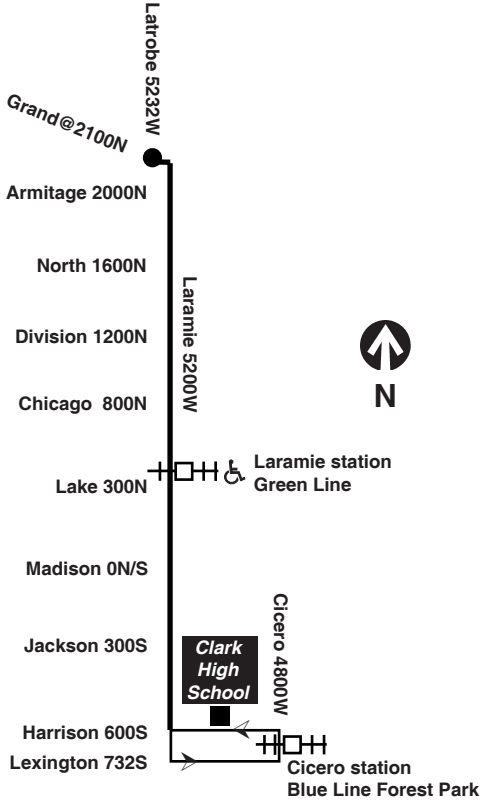

57

Laramie

Effective August 31, 2014

Additional service may be provided on school days, late August through June

CTA Bike & Ride

Bicycle racks are available on the front exteriors of CTA buses. Bicycles can be placed on bicycle racks during normal hours of operation for each route. Racks accommodate two (2) bicycles at a time. Bicycles are also permitted on CTA trains during certain hours.

C - trip begins/ends at Chicago/Laramie at time shown
am light face **pm bold face**

Sunday/Holiday 57 Laramie

Southbound			Northbound		
Leave Latrobe/Grand	Laramie/Lake	Arrive Cicero/Harrison	Leave Cicero/Harrison	Laramie/Lake	Arrive Latrobe/Grand
8:49am	9:00am	9:08am	9:08am	9:16am	9:26am
9:08	9:19	9:28	9:28	9:36	9:46
9:27	9:38	9:47	9:47	9:55	10:05
9:46	9:57	10:06	10:06	10:14	10:24
10:05	10:16	10:25	10:25	10:33	10:43
10:24	10:35	10:44	10:44	10:52	11:02
10:42	10:53	11:02	11:02	11:11	11:21
11:01	11:12	11:21	11:21	11:30	11:40
11:19	11:30	11:39	11:39	11:48	11:58
11:38	11:49	11:58	11:58	12:07pm	12:17pm
11:56	12:07pm	12:16pm	12:16pm	12:25	12:35
12:15pm	12:26	12:35	12:35	12:44	12:54
12:33	12:44	12:53	12:53	1:02	1:12
12:52	1:03	1:12	1:12	1:21	1:31
1:10	1:21	1:30	1:30	1:39	1:49
1:28	1:39	1:48	1:48	1:57	2:07
1:46	1:57	2:06	2:06	2:15	2:25
2:04	2:15	2:24	2:24	2:33	2:43
2:22	2:33	2:42	2:42	2:51	3:01
2:40	2:51	3:00	3:00	3:09	3:19
2:59	3:10	3:19	3:19	3:28	3:38
3:18	3:29	3:38	3:38	3:47	3:57
3:37	3:48	3:57	3:57	4:06	4:16
3:57	4:08	4:17	4:17	4:25	4:35
4:17	4:28	4:37	4:37	4:45	4:55
4:38	4:49	4:58	4:58	5:06	5:16
4:59	5:10	5:19	5:19	5:27	5:37
5:20	5:31	5:39	5:39	5:47	5:57
5:42	5:53	6:01	6:01	6:09	6:19
6:05	6:16	6:24	6:24	6:32	6:42

C - trip begins/ends at Chicago/Laramie at time shown
am light face **pm bold face**