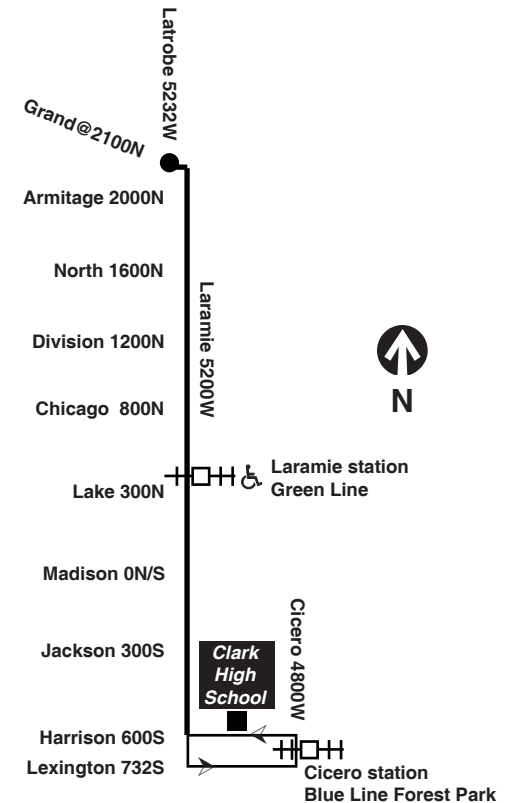

57

Laramie

Effective September 4, 2016

Additional service may be provided on school days, September through June

CTA Bike & Ride

Bicycle racks are available on the front exteriors of CTA buses. Bicycles can be placed on bicycle racks during normal hours of operation for each route. Racks accommodate two (2) bicycles at a time. Bicycles are also permitted on CTA trains during certain hours.

Please Stand Up

for Seniors and People with Disabilities
Federal law requires priority seating be designated for seniors and people with disabilities.

The schedules and other information in this timetable are subject to change. CTA does not assume responsibility for errors in timetables, nor for inconvenience or damage resulting from delayed trains or buses due to weather, traffic conditions, etc.

CTA operating costs are funded in part through the Regional Transportation Authority, by the federal and state governments, and the City of Chicago and County of Cook.

For more Information call the RTA Travel Information Center in Chicago: 312-836-7000. Open 5 a.m. until 1 a.m. every day.

Para obtener mayor información, en Español, llame al Centro de Información: 312-836-7000.