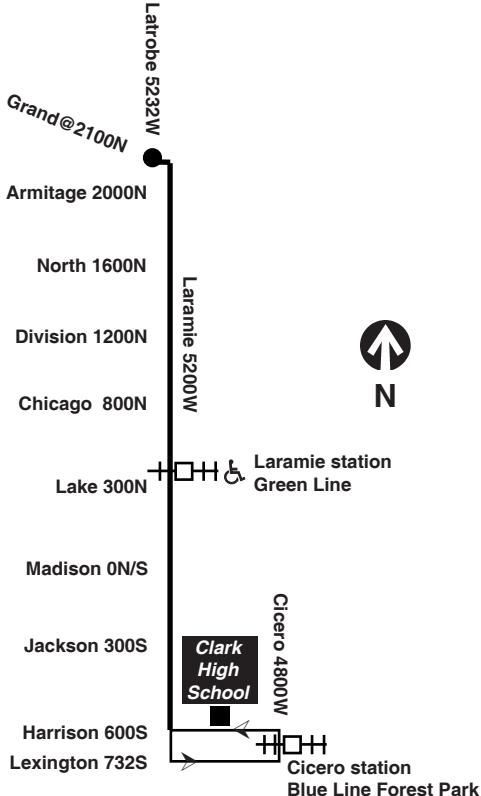

57

Laramie

Effective June 17, 2018

Additional service may be provided on school days, September through June

CTA Bike & Ride

Bicycle racks are available on the front exteriors of CTA buses. Bicycles can be placed on bicycle racks during normal hours of operation for each route. Racks accommodate two (2) bicycles at a time. Bicycles are also permitted on CTA trains during certain hours.

C - trip begins/ends at Chicago/Laramie at time shown
am light face **pm bold face**

Sunday/Holiday 57 Laramie

Southbound			Northbound		
Leave Grand/Latrobe	Laramie/Lake	Arrive Cicero/Harrison	Leave Cicero/Harrison	Laramie/Lake	Arrive Grand/Latrobe
8:49am	9:00am	9:08am	9:08am	9:16am	9:26am
9:08	9:19	9:28	9:28	9:36	9:46
9:27	9:38	9:47	9:47	9:55	10:05
9:46	9:57	10:06	10:06	10:14	10:24
10:05	10:16	10:25	10:25	10:33	10:43
10:24	10:35	10:44	10:44	10:52	11:02
10:42	10:53	11:02	11:02	11:11	11:21
11:01	11:12	11:21	11:21	11:30	11:40
11:19	11:30	11:39	11:39	11:48	11:58
11:38	11:49	11:58	11:58	12:07pm	12:17pm
11:56	12:07pm	12:16pm	12:16pm	12:25	12:35
12:15pm	12:26	12:35	12:35	12:44	12:54
12:33	12:44	12:53	12:53	1:02	1:12
12:52	1:03	1:12	1:12	1:21	1:31
1:10	1:21	1:30	1:30	1:39	1:49
1:28	1:39	1:48	1:48	1:57	2:07
1:46	1:57	2:06	2:06	2:15	2:25
2:04	2:15	2:24	2:24	2:33	2:43
2:22	2:33	2:42	2:42	2:51	3:01
2:40	2:51	3:00	3:00	3:09	3:19
2:59	3:10	3:19	3:19	3:28	3:38
3:18	3:29	3:38	3:38	3:47	3:57
3:37	3:48	3:57	3:57	4:06	4:16
3:57	4:08	4:17	4:17	4:25	4:35
4:17	4:28	4:37	4:37	4:45	4:55
4:38	4:49	4:58	4:58	5:06	5:16
4:59	5:10	5:19	5:19	5:27	5:37
5:20	5:31	5:39	5:39	5:47	5:57
5:42	5:53	6:01	6:01	6:09	6:19
6:05	6:16	6:24	6:24	6:32	6:42

C - trip begins/ends at Chicago/Laramie at time shown
am light face **pm bold face**