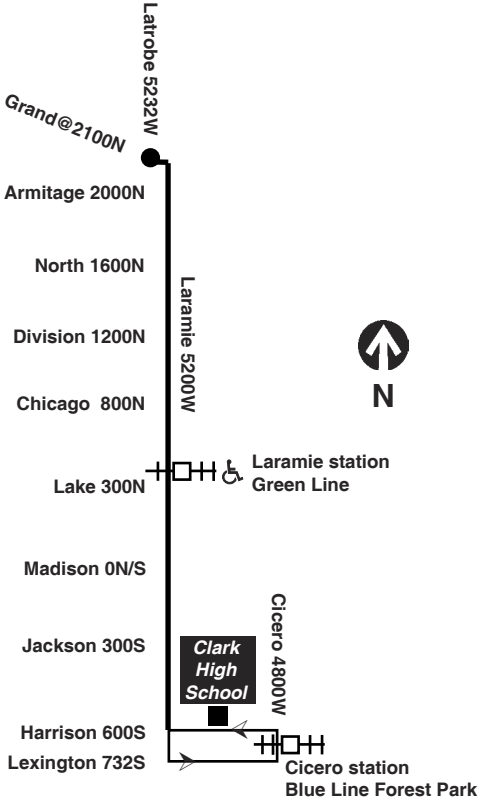

57

Laramie

Effective August 21, 2022

Additional service may be provided on school days, September through June

CTA Bike & Ride

Bicycle racks are available on the front exteriors of CTA buses. Bicycles can be placed on bicycle racks during normal hours of operation for each route. Racks accommodate two (2) bicycles at a time. Bicycles are also permitted on CTA trains during certain hours.

C - trip begins/ends at Chicago/Laramie at time shown
 HM - trip begins at Harrison/Leamington, Monday thru Thursday, school days only
 HF - trip begins at Harrison/Leamington on Friday, school days only
 am light face **pm bold face**

C - trip begins/ends at Chicago/Laramie at time shown
 am light face **pm bold face**

C - trip begins/ends at Chicago/Laramie at time shown
 am light face **pm bold face**