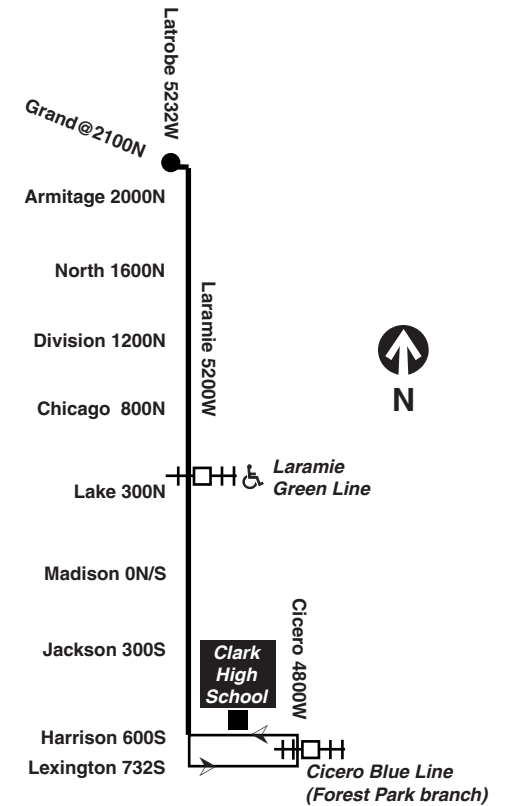

57 Laramie

Effective Jun. 4, 2023

Additional notes:

- All CTA buses are accessible. For accessibility help or to report concerns at stops, contact CTA Customer Service at transitchicago.com/feedback.
- Federal law requires priority seating be designated for seniors and people with disabilities. **Please stand up** and yield these seats when needed for qualifying riders or when asked.
- Schedules and other info in this timetable are subject to change. CTA does not assume responsibility for errors in timetables nor for inconvenience or damage resulting from delays.
- Pay close attention to destination signs and announcements when boarding; added service may sometimes be provided over portions of this or any bus route and some trips can end before the furthest terminal on a line depending on service needs or time of day.
- Bicycle racks are installed on the front of all CTA buses and are allowed on CTA trains during certain hours. See our Bike & Ride brochure or webpage for help on how to use racks and more.
- Know before you go: Get alerts from us by text or e-mail about planned service changes every week or instant alerts for unplanned reroutes and disruptions. Sign up for CTA Updates today at transitchicago.com/updates.
- For more travel information, use the Ventra app or call the RTA Travel Information Center at 312-836-7000. *Para obtener mayor información, en Español, llame al Centro de Información a 312-836-7000.*

All CTA buses are accessible

transitchicago.com/bus/57