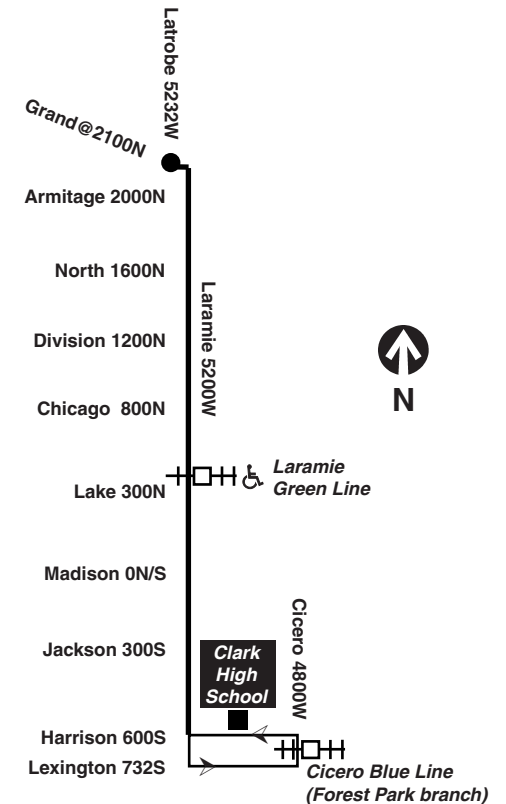

57 Laramie

Effective Aug. 20, 2023

Additional notes:

- All CTA buses are accessible. For accessibility help or to report concerns at stops, contact CTA Customer Service at transitchicago.com/feedback.
- Federal law requires priority seating be designated for seniors and people with disabilities. **Please stand up** and yield these seats when needed for qualifying riders or when asked.
- Schedules and other info in this timetable are subject to change. CTA does not assume responsibility for errors in timetables nor for inconvenience or damage resulting from delays.
- Pay close attention to destination signs and announcements when boarding; added service may sometimes be provided over portions of this or any bus route and some trips can end before the furthest terminal on a line depending on service needs or time of day.
- Bicycle racks are installed on the front of all CTA buses and are allowed on CTA trains during certain hours. See our Bike & Ride brochure or webpage for help on how to use racks and more.
- Know before you go: Get alerts from us by text or e-mail about planned service changes every week or instant alerts for unplanned reroutes and disruptions. Sign up for CTA Updates today at transitchicago.com/updates.
- For more travel information, use the Ventra app or call the RTA Travel Information Center at 312-836-7000. *Para obtener mayor información, en Español, llame al Centro de Información a 312-836-7000.*

All CTA buses are accessible

transitchicago.com/bus/57