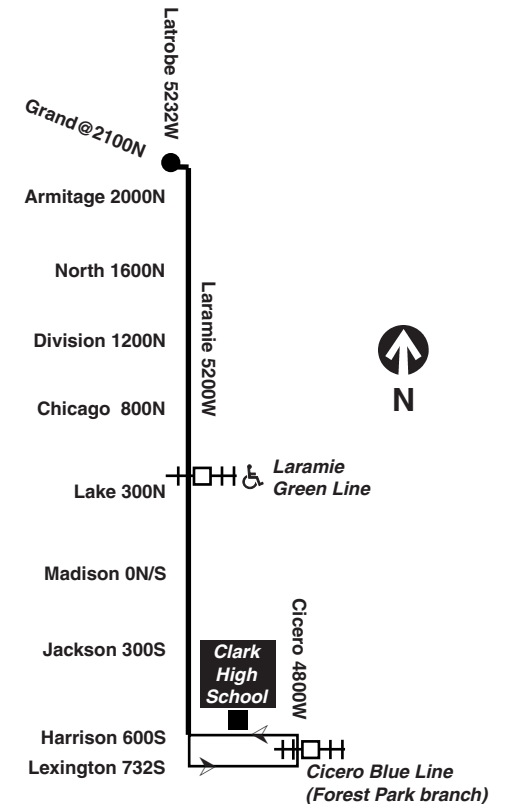

57 Laramie

Effective Jun. 9, 2024

Additional notes:

- All CTA buses are accessible. For accessibility help or to report concerns at stops, contact CTA Customer Service at transitchicago.com/feedback.
- Federal law requires priority seating be designated for seniors and people with disabilities. **Please stand up** and yield these seats when needed for qualifying riders or when asked.
- Schedules and other info in this timetable are subject to change. CTA does not assume responsibility for errors in timetables nor for inconvenience or damage resulting from delays.
- Pay close attention to destination signs and announcements when boarding; added service may sometimes be provided over portions of this or any bus route and some trips can end before the furthest terminal on a line depending on service needs or time of day.
- Bicycle racks are installed on the front of all CTA buses and are allowed on CTA trains during certain hours. See our Bike & Ride brochure or webpage for help on how to use racks and more.
- Know before you go: Get alerts from us by text or e-mail about planned service changes every week or instant alerts for unplanned reroutes and disruptions. Sign up for CTA Updates today at transitchicago.com/updates.
- For more travel information, use the Ventra app or call the RTA Travel Information Center at 312-836-7000. *Para obtener mayor información, en Español, llame al Centro de Información a 312-836-7000.*

All CTA buses are accessible

transitchicago.com/bus/57