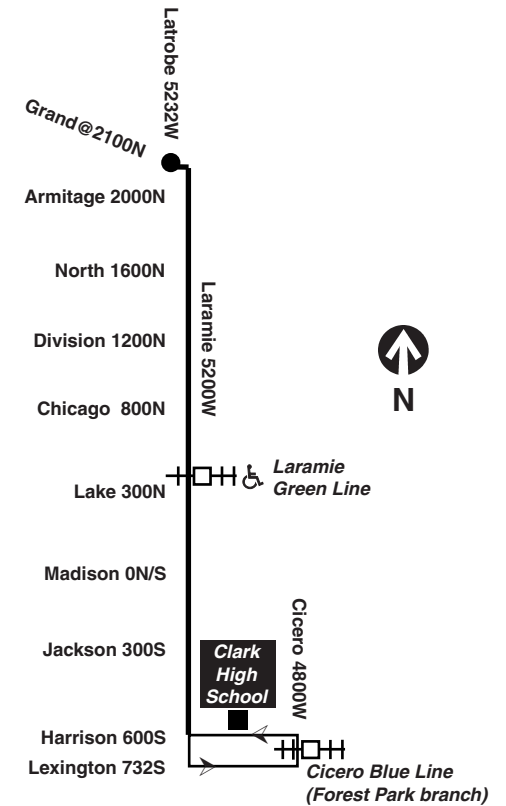

 All CTA buses are accessibletransitchicago.com/bus/57

Monday thru Friday

#57 Laramie

Southbound

LV Grand/Latrobe	Laramie/Lake	AR Cicero/Harrison
5:40a	5:51a	6:00a
6:04	6:15	6:24
6:23	6:35	6:43
6:35	6:47	6:55
6:47	7:00	7:09
6:59	7:14	7:24
7:12	7:27	7:37
7:25	7:40	7:50
7:38	7:53	8:03
7:51	8:06	8:16
8:04	8:18	8:28
8:17	8:31	8:41
8:31	8:45	8:55
8:44	8:58	9:08
8:58	9:12	9:22
9:11	9:24	9:34
9:28	9:41	9:51
9:43	9:53C	-----
9:44	9:57	10:07
10:01	10:14	10:24
10:18	10:31	10:41
10:35	10:48	10:58
10:52	11:05	11:15
11:09	11:22	11:32
11:26	11:39	11:49
11:43	11:56	12:06p
12:00p	12:13p	12:23
12:18	12:32	12:42
12:35	12:49	1:00
12:53	1:07	1:18
1:11	1:25	1:36
1:29	1:43	1:53
1:42	1:56	2:07
1:56	2:10	2:20
2:09	2:23	2:34
2:22	2:36	2:47
2:36	2:50	3:00
2:49	3:03	3:14
3:03	3:17	3:27
3:17	3:31	3:41
3:31	3:47	3:57
3:45	4:01	4:11
3:59	4:15	4:25
4:14	4:30	4:40
4:28	4:44	4:54
4:43	4:58	5:08
4:57	5:12	5:22
5:12	5:27	5:37
5:26	5:41	5:51
5:41	5:56	6:06
5:55	6:09	6:19
6:12	6:26	6:36
6:28	6:38C	-----
6:29	6:42	6:52
6:47	7:00	7:10
7:04	7:17	7:27
7:22	7:35	7:45
7:46	7:59	8:09
8:11	8:24	8:34
8:35	8:46	8:56
9:00	9:11	9:20

Northbound

LV Cicero/Harrison	Laramie/Lake	AR Grand/Latrobe
-----	8:29C	8:37a
-----	8:50C	8:58
9:00a	9:07	9:17
9:21	9:28	9:38
9:42	9:49	10:00
10:04	10:11	10:22
10:26	10:33	10:44
10:48	10:55	11:06
11:10	11:18	11:29
11:33	11:40	11:51
11:56	12:04p	12:15p
12:19p	12:26	12:37
12:42	12:49	1:00
1:05	1:12	1:23
1:29	1:36	1:47
1:52	2:00	2:13
2:17	2:24	2:36
2:41	2:49	3:00
3:05	3:12	3:24
3:29	3:37	3:48
3:54	4:01	4:13
4:18	4:26	4:37
4:43	4:50	5:02
5:07	5:15	5:25
5:32	5:39	5:50
5:55	6:02	6:13
6:19	6:26	6:36

C - trip begins/ends at Chicago/Laramie at time shown

C - trip begins/ends at Chicago/Laramie at time shown