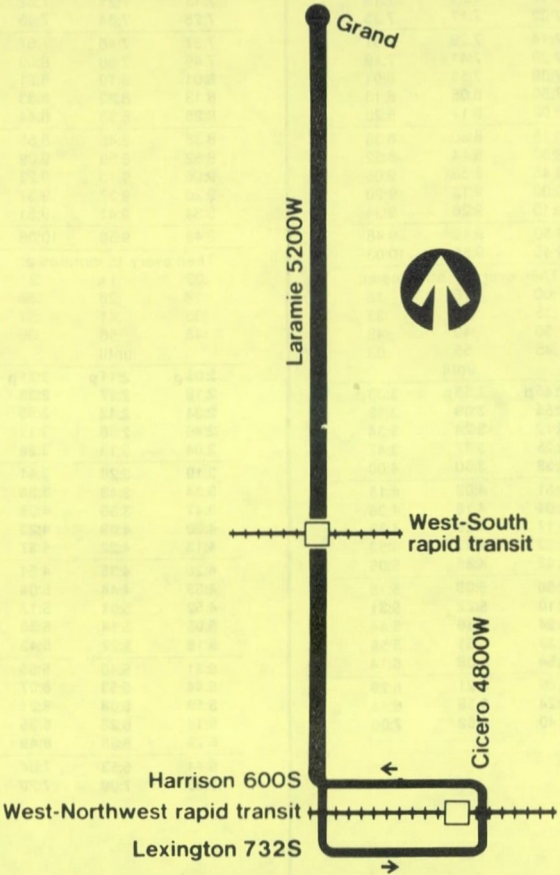

57

Laramie

Chicago Transit Authority

**For more information call the RTA
24 hour Travel Information Center
in Chicago 836-7000
suburbs 800-972-7000 toll-free
For better service call Tuesday through Sunday
before 8:00a or after 5:00p**