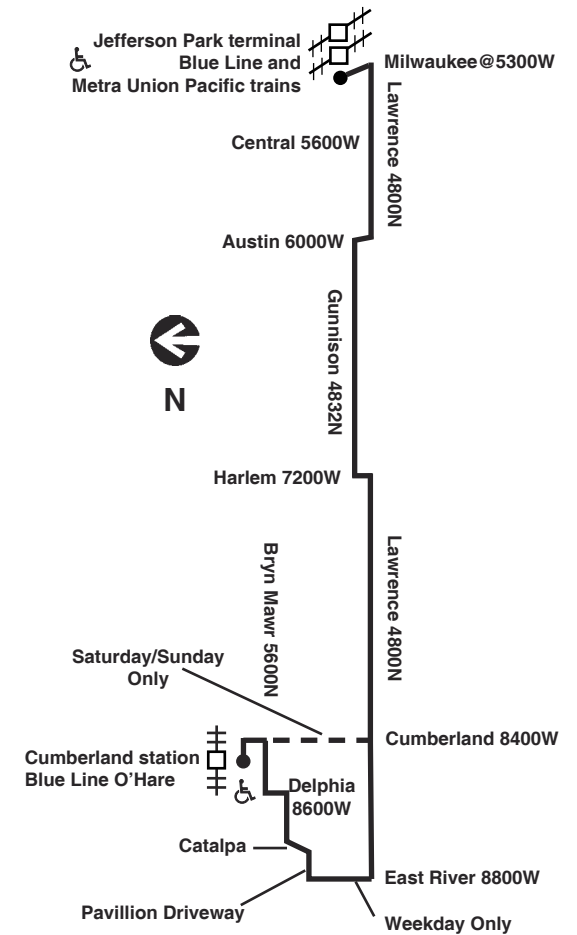

Westbound

Leave Jefferson Pk Blue Line	Lawrence/Austin	Lawrence/Harlem	Lawrence/Canfield	Arrive Cumberland Blue Line
4:55am	4:59am	5:05am	5:09am	5:24am
5:15	5:19	5:25	5:29	5:44
5:34	5:38	5:44	5:48	6:03
5:52	5:56	6:02	6:06	6:21
6:10	6:14	6:20	6:24	6:39
6:27	6:31	6:37	6:42	6:56
6:44	6:48	6:55	7:00	7:15
7:04	7:08	7:15	7:20	7:35
7:25	7:29	7:36	7:40	7:55
7:50	7:54	8:01	8:05	8:20
8:15	8:19	8:26	8:30	8:45
8:40	8:44	8:51	8:55	9:10
9:10	9:14	9:21	9:25	9:39
9:40	9:44	9:51	9:55	10:09
10:10	10:14	10:21	10:25	10:39
10:44	10:49	10:56	11:00	11:14
11:18	11:23	11:30	11:34	11:48
11:53	11:58	12:05pm	12:09pm	12:23pm
12:28pm	12:33pm	12:40	12:44	12:58
1:03	1:08	1:15	1:19	1:33
1:38	1:43	1:50	1:54	2:08
2:06	2:11	2:18	2:22	2:36
2:31	2:36	2:43	2:47	3:01
2:56	3:01	3:08	3:12	3:26
3:21	3:26	3:34	3:39	3:53
3:46	3:51	3:59	4:04	4:18
4:11	4:16	4:24	4:29	4:43
4:35	4:40	4:48	4:53	5:07
4:55	5:01	5:09	5:14	5:28
5:15	5:20	5:29	5:33	5:47
5:34	5:40	5:48	5:53	6:06
5:54	6:00	6:08	6:13	6:26
6:17	6:23	6:31	6:36	6:49
6:42	6:47	6:54	6:58	7:11
7:08	7:13	7:20	7:24	7:37
7:39	7:43	7:49	7:54	8:07
8:13	8:17	8:23	8:28	8:41
8:47	8:51	8:57	9:02	9:15
9:21	9:25	9:31	9:36	9:49
9:55	9:59	10:05	10:10	10:23

am light face pm bold face

Chicago Transit Authority

81W 

West Lawrence
Effective August 21, 2022

Saturday

81W West Lawrence

Eastbound

Leave Cumberland Blue Line	Lawrence/ Canfield	Lawrence/ Harlem	Lawrence/ Austin	Arrive Jefferson Pk Blue Line
5:20am	5:26am	5:30am	5:36am	5:40am
5:50	5:56	6:00	6:06	6:10
6:20	6:26	6:30	6:36	6:40
6:50	6:56	7:00	7:06	7:10
7:20	7:26	7:30	7:36	7:40
7:50	7:56	8:00	8:06	8:10
8:20	8:26	8:30	8:36	8:40
8:50	8:56	9:00	9:06	9:10
9:20	9:26	9:30	9:36	9:40
9:50	9:56	10:00	10:06	10:10
10:20	10:26	10:30	10:36	10:40