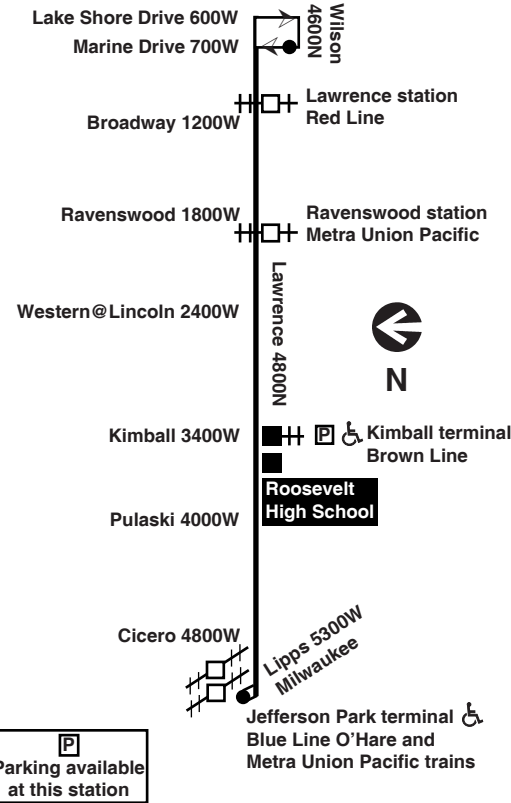

Chicago Transit Authority

81 
Lawrence

Effective December 18, 2016

 Parking available at this station

N81 Night Owl Service between Marine Drive and Jefferson Park

Monday thru Friday

Eastbound

Leave Jefferson Park	Lawrence/Pulaski	Brown Line Lawrence/Kimball	Western/Lincoln	Red Line Lawrence/Broadway	Arrive Marine/Wilson
3:02am	3:09am	3:13am	3:18am	3:25am	3:27am
3:22	3:29	3:34	3:39	3:47	3:49
3:42	3:50	3:54	4:01	4:09	4:11
4:00	4:08	4:13	4:20	4:29	4:32
4:16	4:25	4:30	4:38	4:47	4:50
4:31	4:40	4:46	4:54	5:03	5:07
4:46	4:56	5:02	5:10	5:20	5:24
5:00	5:10	5:16	5:25	5:35	5:39
5:15	5:25	5:31	5:40	5:50	5:54
5:25	5:35	5:41	5:50	6:00	6:04
5:35	5:45	5:51	6:00	6:10	6:14
5:44	5:54	6:00	6:09	6:19	6:23

81 Lawrence

Westbound

Leave Wilson/Marine	Red Line Lawrence/Broadway	Western/Lincoln	Brown Line Lawrence/Kimball	Lawrence/Pulaski	Arrive Jefferson Park
3:01am	3:05am	3:12am	3:17am	3:21am	3:26am
3:31	3:35	3:42	3:48	3:52	3:59
3:54	3:58	4:06	4:12	4:17	4:25
4:15	4:19	4:27	4:33	4:38	4:46
4:36	4:40	4:48	4:54	4:59	5:07
4:55	4:59	5:07	5:13	5:18	5:26
5:12	5:16	5:24	5:30	5:35	5:43
5:29	5:33	5:41	5:47	5:52	6:00
5:44	5:48	5:56	6:02	6:07	6:15
5:58	6:02	6:10	6:16	6:21	6:29
6:08	6:12	6:20	6:27	6:32	6:40
6:18	6:22	6:31	6:38	6:43	6:52
6:27	6:31	6:40	6:47	6:53	7:02

Westbound

Leave Wilson/ Marine	Red Line Lawrence/ Broadway	Western/ Lawrence/ Lincoln	Brown Line Lawrence/ Kimball	Arrive Jefferson Park
3:00am	3:03am	3:10am	3:16am	3:26am
3:30	3:33	3:40	3:46	3:56
4:00	4:03	4:11	4:17	4:28
4:30	4:33	4:41	4:47	4:58
5:00	5:03	5:11	5:17	5:28
5:25	5:28	5:36	5:42	5:53
5:45	5:48	5:56	6:02	6:13
6:05	6:08	6:16	6:23	6:35
6:25	6:28	6:36	6:43	6:55
6:41	6:44	6:52	6:59	7:11
6:56	6:59	7:07	7:14	7:26
7:11	7:15	7:23	7:30	7:43
7:25	7:29	7:37	7:44	7:57
7:39	7:43	7:51	7:58	8:11
7:53	7:57	8:05	8:12	8:25
8:07	8:11	8:21	8:28	8:43
8:21	8:25	8:35	8:42	8:57
8:35	8:39	8:49	8:56	9:11
8:48	8:52	9:02	9:09	9:24