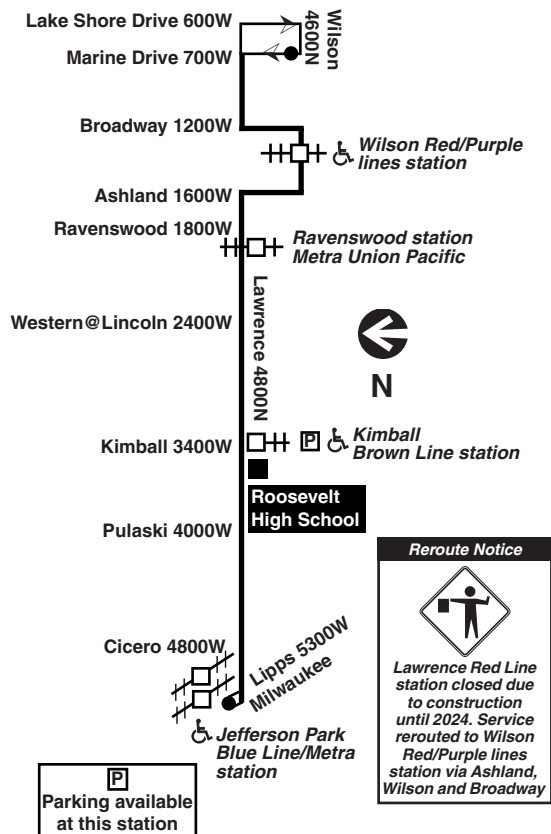

Additional notes:

All CTA buses are accessible. For accessibility help or to report concerns at stops, contact CTA Customer Service at transitchicago.com/feedback.

Federal law requires priority seating be designated for seniors and people with disabilities. **Please stand up** and yield these seats when needed for qualifying riders or when asked.

Schedules and other info in this timetable are subject to change. CTA does not assume responsibility for errors in timetables nor for inconvenience or damage resulting from delays.

Pay close attention to destination signs and announcements when boarding: added service may sometimes be provided over portions of this or any bus route and some trips can end before the furthest terminal on a line depending on service needs or time of day.

Bicycle racks are installed on the front of all CTA buses and are allowed on CTA trains during certain hours. See our Bike & Ride brochure or webpage for help on how to use racks and more.

Know before you go: Get alerts from us by text or e-mail about planned service changes every week or instant alerts for unplanned reroutes and disruptions. Sign up for CTA Updates today at transitchicago.com/updates.

For more travel information, use the Ventra app or call the RTA Travel Information Center at 312-836-7000. *Para obtener mayor información, en Español, llame al Centro de Información a 312-836-7000.*

81 Lawrence

Effective Jan. 8, 2023

N81 overnight (owl) service between Marine Drive and Jefferson Park Blue Line/Metra station

All CTA buses are accessible

transitchicago.com/bus/81

Monday thru Friday

#81 Lawrence

Eastbound

LV Jefferson Park	Lawrence/Pulaski	Kimball Brown Ln station	Western/Lincoln	Lawrence/Broadway	AR Marine/Wilson
3:02a	3:09a	3:13a	3:18a	3:26a	3:30a
3:20	3:27	3:32	3:37	3:46	3:50
3:38	3:46	3:50	3:57	4:06	4:11
3:56	4:04	4:09	4:16	4:26	4:31
4:13	4:22	4:27	4:34	4:45	4:50
4:29	4:38	4:43	4:51	5:02	5:08
4:43	4:53	4:58	5:07	5:18	5:24
4:58	5:08	5:14	5:23	5:35	5:41
5:12	5:22	5:28	5:37	5:49	5:56
5:27	5:37	5:43	5:52	6:04	6:10
5:41	5:51	5:57	6:06	6:18	6:25
5:55	6:05	6:11	6:20	6:32	6:39
6:08	6:18	6:24	6:33	6:45	6:52
6:21	6:31	6:37	6:46	6:58	7:04

then every 10 minutes until

7:51	8:02	8:09	8:19	8:32	8:40
8:02	8:12	8:18	8:28	8:41	8:49
8:14	8:24	8:30	8:40	8:53	9:01
8:26	8:36	8:42	8:52	9:05	9:13
8:38	8:48	8:54	9:04	9:17	9:25
8:51	9:01	9:07	9:17	9:30	9:37
9:03	9:13	9:19	9:29	9:42	9:50

then every 10 minutes until

12:40p	12:51p	12:57p	1:07p	1:21p	1:28p
12:53	1:04	1:10	1:20	1:34	1:41
1:06	1:18	1:25	1:35	1:48	1:56
1:19	1:30	1:37	1:47	2:01	2:09
1:30	1:41	1:48	1:58	2:12	2:20

then every 9 to 10 minutes until

2:37	2:49	2:56	3:06	3:19	3:27
2:47	2:58	3:05	3:15	3:29	3:37
2:57	3:08	3:15	3:25	3:39	3:47
3:07	3:20	3:28	3:38	3:52	4:00
3:20	3:33	3:40	3:51	4:04	4:13
3:33	3:46	3:53	4:04	4:17	4:26
3:46	3:59	4:06	4:17	4:30	4:39
3:59	4:12	4:19	4:30	4:43	4:52
4:12	4:25	4:33	4:44	4:57	5:05
4:25	4:38	4:46	4:57	5:10	5:18
4:40	4:53	5:01	5:12	5:25	5:33
4:55	5:08	5:16	5:27	5:40	5:48

then every 15 to 16 minutes until

7:35	7:46	7:53	8:03	8:15	8:22
7:52	8:03	8:10	8:20	8:32	8:39
8:09	8:19	8:26	8:35	8:47	8:54
8:26	8:36	8:41	8:50	9:00	9:06
8:43	8:53	8:58	9:06	9:15	9:21
9:00	9:10	9:15	9:22	9:33	9:39
9:17	9:27	9:32	9:39	9:50	9:56
9:34	9:44	9:49	9:56	10:07	10:13
9:51	10:01	10:06	10:13	10:24	10:30
10:09	10:17	10:22	10:29	10:39	10:44
10:26	10:35	10:40	10:47	10:56	11:02
10:44	10:52	10:57	11:04	11:14	11:19
11:01	11:10	11:15	11:22	11:31	11:37
11:19	11:27	11:32	11:39	11:49	11:54
11:36	11:45	11:50	11:56	12:06a	12:11a
11:55	12:03a	12:07a	12:12a	12:21	12:25
12:14a	12:22	12:26	12:31	12:39	12:44
12:35	12:43	12:47	12:52	1:00	1:05
12:56	1:04	1:08	1:13	1:21	1:26
1:17	1:24	1:28	1:33	1:41	1:46
1:38	1:45	1:49	1:54	2:02	2:07
2:02	2:09	2:13	2:18	2:26	2:30
2:32	2:39	2:43	2:48	2:56	3:00

Westbound

LV Marine/Wilson	Lawrence/Broadway	Western/Lincoln	Kimball Brown Ln station	Lawrence/Pulaski	AR Jefferson Park
3:00a	3:05a	3:13a	3:18a	3:22a	3:27a
3:30	3:35	3:44	3:49	3:54	4:00
3:54	4:00	4:09	4:15	4:20	4:28
4:15	4:21	4:30	4:36	4:41	4:49
4:36	4:42	4:51	4:57	5:02	5:10
4:55	5:01	5:10	5:16	5:21	5:29
5:12	5:18	5:27	5:33	5:38	5:46
5:29	5:35	5:44	5:50	5:55	6:03
5:46	5:52	6:01	6:07	6:12	6:20
6:01	6:07	6:16	6:22	6:27	6:35
6:16	6:22	6:32	6:38	6:44	6:53
6:31	6:38	6:48	6:55	7:01	7:11
6:45	6:52	7:02	7:10	7:16	7:27
6:57	7:04	7:15	7:24	7:30	7:41
7:09	7:16	7:27	7:36	7:42	7:53
7:21	7:28	7:39	7:48	7:54	8:05
7:33	7:40	7:51	8:00	8:06	8:17
7:44	7:51	8:02	8:11	8:17	8:28

then every 10 to 12 minutes until