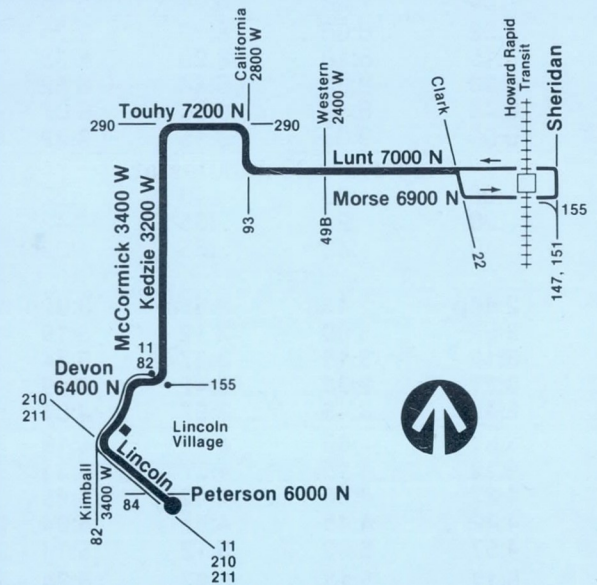

96 Lunt

Chicago Transit Authority

For more information call the RTA 24 hour Travel Information Center in Chicago 836-7000 suburbs 800-972-7000 toll-free