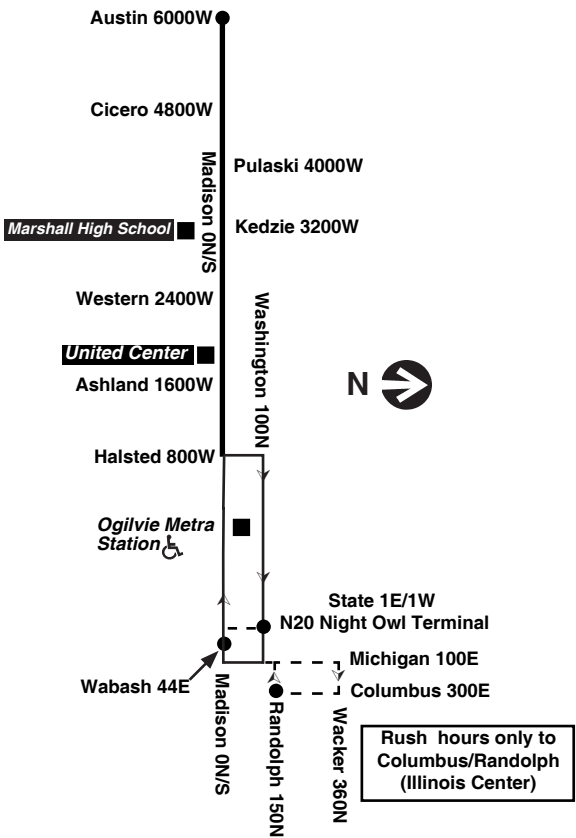

Night Owl Service
 Service operates 24 hours a day. Connecting bus/rail routes which provide night owl service from about midnight to 5:00 am are indicated below. Most owl routes operate at 30 minute intervals. Night owl connections between the Red Line, Blue Line and 7 bus routes can be made at Washington and State, where buses depart at 10 and 40 minutes past the hour.

For more information call the RTA Travel Information Center in Chicago: 312-836-7000. Open 5 a.m. until 1 a.m. every day.

Para obtener mayor información, en Español, llame al Centro de Información: 312-836-7000.

Chicago Transit Authority

20

Madison

Effective December 20, 2015

N20 Night Owl Service
 Washington/State
 to Madison/Austin

Monday thru Friday

20 Madison

Eastbound