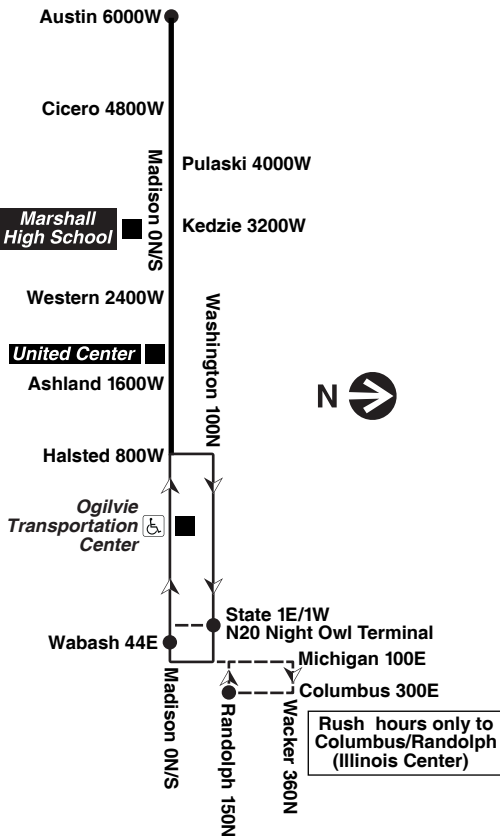

Effective Jan. 8, 2023

N20 overnight (owl) service runs between Washington/State and Madison/Austin

All CTA buses are accessible

transitchicago.com/bus/20

Monday thru Friday

Eastbound

LV Madison/ Austin	Madison/ Pulaski	Madison/ Kedzie	Madison/ Ashland	Madison/ Halsted	AR Washington/ Michigan	AR Columbus/ Randolph
3:25a	3:37a	3:49a	3:53a	3:53a	4:01N	----
3:55	4:07	4:19	4:23	4:23	4:31N	----
4:13	4:25	4:37	4:41	4:49	----	4:53a
4:31	4:43	4:55	4:59	5:07	----	5:11
4:48	5:00	5:13	5:18	5:27	----	5:31
5:05	5:18	5:32	5:38	5:48	----	5:52
5:22	5:35	5:49	5:55	6:05	----	6:09
5:37	5:50	6:04	6:10	6:20	----	6:24
5:51	6:04	6:18	6:24	6:34	----	6:38
6:05	6:18	6:32	6:38	6:48	----	6:52
6:18	6:31	6:45	6:51	7:01	----	7:05
6:31	6:44	6:58	7:04	7:14	----	7:18
6:43	6:58	7:14	7:21	7:32	----	7:37
6:54	7:10	7:27	7:35	7:47	----	7:53
7:04	7:21	7:39	7:47	8:00	----	8:06
7:13	7:30	7:48	7:56	8:09	----	8:15
7:21	7:38	7:56	8:04	8:17	----	8:23
7:29	7:46	8:04	8:12	8:25	----	8:31
7:36	7:53	8:11	8:19	8:32	----	8:38
7:44	8:01	8:19	8:27	8:40	----	8:46
7:51	8:08	8:26	8:34	8:47	----	8:53
7:59	8:16	8:34	8:42	8:55	----	9:01
8:07	8:24	8:42	8:50	9:03	----	9:09
8:16	8:33	8:51	8:59	9:12	----	9:18
8:25	8:42	9:00	9:08	9:21	----	9:27
8:35	8:52	9:10	9:18	9:30	----	9:36
8:48	9:04	9:23	9:30	9:42	9:43a	----