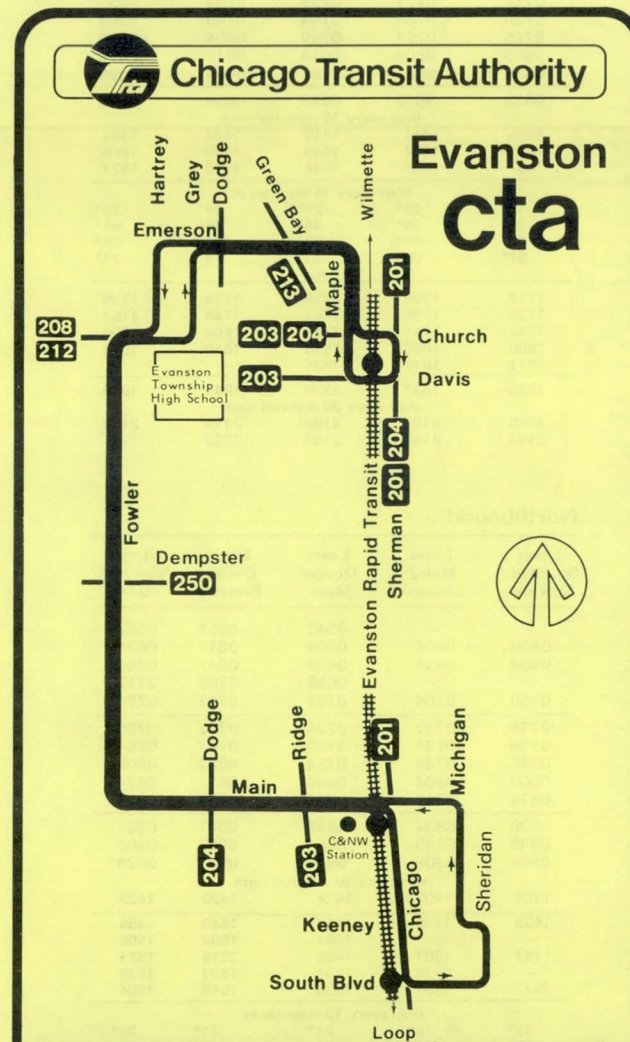

Saturday

Southbound

Main/Dodge bus leaves	Main C & NW Station bus arrives	Main C & NW Station train leaves	North Western Station (Madison/Canal) train arrives
0642	0647	0652	0715
0714	0719	0737	0800
0744	0749	0807	0830
0839	0844	0846	0910
0924	0929	0931	0954
0944	0949	1002	1025
1044	1049	1102	1125
1244	1249	1302	1325
1444	1449	1502	1525
1644	1649	1701	1725
1744	1749	1802	1825
1944	1949	2002	2025

Northbound

North Western Station (Madison/Canal) train leaves	Main C & NW Station train arrives	Main C & NW Station bus leaves	Main/Dodge bus arrives
0635	0655	0704	0709
0725	0745	0804	0809
0805	0826	0834	0839
1035	1055	1104	1109
1235	1255	1304	1309
1335	1355	1404	1409
1435	1455	1504	1509
1535	1556	1604	1609
1635	1655	1704	1709
1707	1726	1744	1749
1800	1822	1834	1839
1935	1955	2004	2009

CTA operating costs are funded in part through the Regional Transportation Authority by the federal and state governments and the City of Chicago, City of Evanston and County of Cook.

202

Main/Emerson

For more information call the RTA
24 hour Travel Information Center
in Chicago 836-7000
suburbs 800-972-7000 toll-free

For better service call during off-peak hours