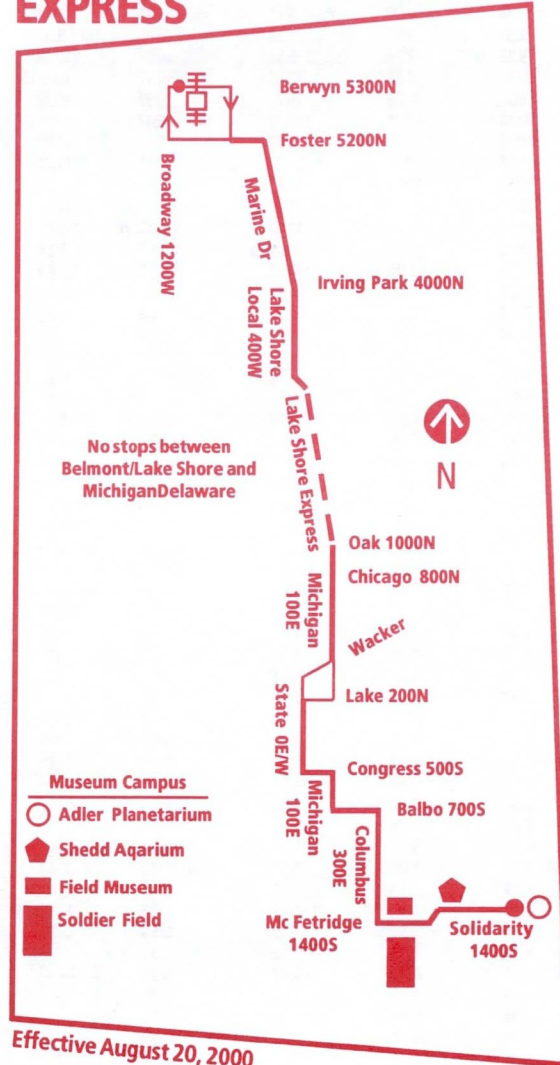

CHICAGO TRANSIT AUTHORITY

146

MARINE/MICHIGAN EXPRESS

Effective August 20, 2000

www.transitchicago.com

The information contained in this schedule is based on normal travel conditions. Factors beyond CTA's control such as weather, traffic and other conditions can result in schedule delays. Please give yourself enough time for travel.

For more information call the RTA Travel Information Center in Chicago: 836-7000. Open 5 a.m. until 1 a.m. every day.

Para obtener mayor información, en Español, llame al Centro de Información: 836-7000.

www.transitchicago.com

Monday thru Friday

Southbound

Leave Berwyn Red Line Station	Grace Lake Shore	Chicago Michigan	Congress State	Arrive Adler Planetarium
5:47 a	5:59 a	6:13 a	6:22 a	—
6:02	6:14	6:28	6:37	6:45 a
6:17	6:29	6:43	6:52	7:00
6:32	6:44	6:58	7:07	7:15
6:43	6:55	7:09	7:18	7:26
frequent service every 10 to 15 minutes until				
9:48	10:00	10:15	10:29	10:40
10:01	10:13	10:28	10:42	10:53
10:15	10:27	10:42	10:56	11:07
10:29	10:41	10:56	11:10	11:21
10:43	10:55	11:10	11:24	11:35
10:57	11:09	11:24	11:39	11:49
11:11	11:24	11:38	11:53	12:04 p
11:25	11:38	11:52	12:08 p	12:18
11:40	11:52	12:07 p	12:22	12:33
11:55	12:07 p	12:22	12:37	12:48
12:10 p	12:22	12:37	12:52	1:03
12:25	12:37	12:52	1:07	1:18
12:40	12:52	1:07	1:22	1:33
12:55	1:07	1:22	1:38	1:48
1:10	1:22	1:37	1:53	2:02
1:25	1:37	1:52	2:08	2:17
1:40	1:52	2:07	2:23	2:32
1:55	2:07	2:22	2:38	2:47
2:09	2:22	2:36	2:53	3:02
2:21	2:34	2:48	3:05	3:14
2:31	2:44	2:58	3:15	3:24
2:41	2:54	3:08	3:25	3:34
2:49	3:02	3:16	3:34	3:43
frequent service every 10 to 16 minutes until				
4:52	5:05	5:20	5:41	5:51
5:02	5:15	5:30	5:51	6:01
5:12	5:25	5:40	6:00	6:10
5:23	5:35	5:49	6:08	6:18
5:33	5:45	6:00	6:19	6:28
5:47	5:59	6:13	6:31	6:40
5:57	6:09	6:23	6:40	6:49
6:13	6:25	6:39	6:56	7:05
6:31	6:43	6:56	7:11	7:20
6:49	7:00	7:13	7:28	7:36
7:01	7:13	7:26	7:41	7:49
7:10	7:22	7:35	7:50	7:58
7:28	7:40	7:53	8:08	8:16
7:38	7:50	8:03	8:17	—
7:55	8:06	8:19	8:33	—
8:13	8:24	8:37	8:49	8:57
8:28	8:39	8:51	9:02	—
8:43	8:54	9:06	9:16	—
9:00	9:11	9:23	9:33	—
9:20	9:31	9:43	9:53	—
9:40	9:51	10:03	10:13	—
10:00	10:11	10:23	10:33	—
10:20	10:31	10:43	10:53	—
10:40	10:51	11:03	11:13	—
11:00	11:11	11:23	11:33	—
11:20	11:31	11:43	11:53	—

am light face
pm bold face

Northbound